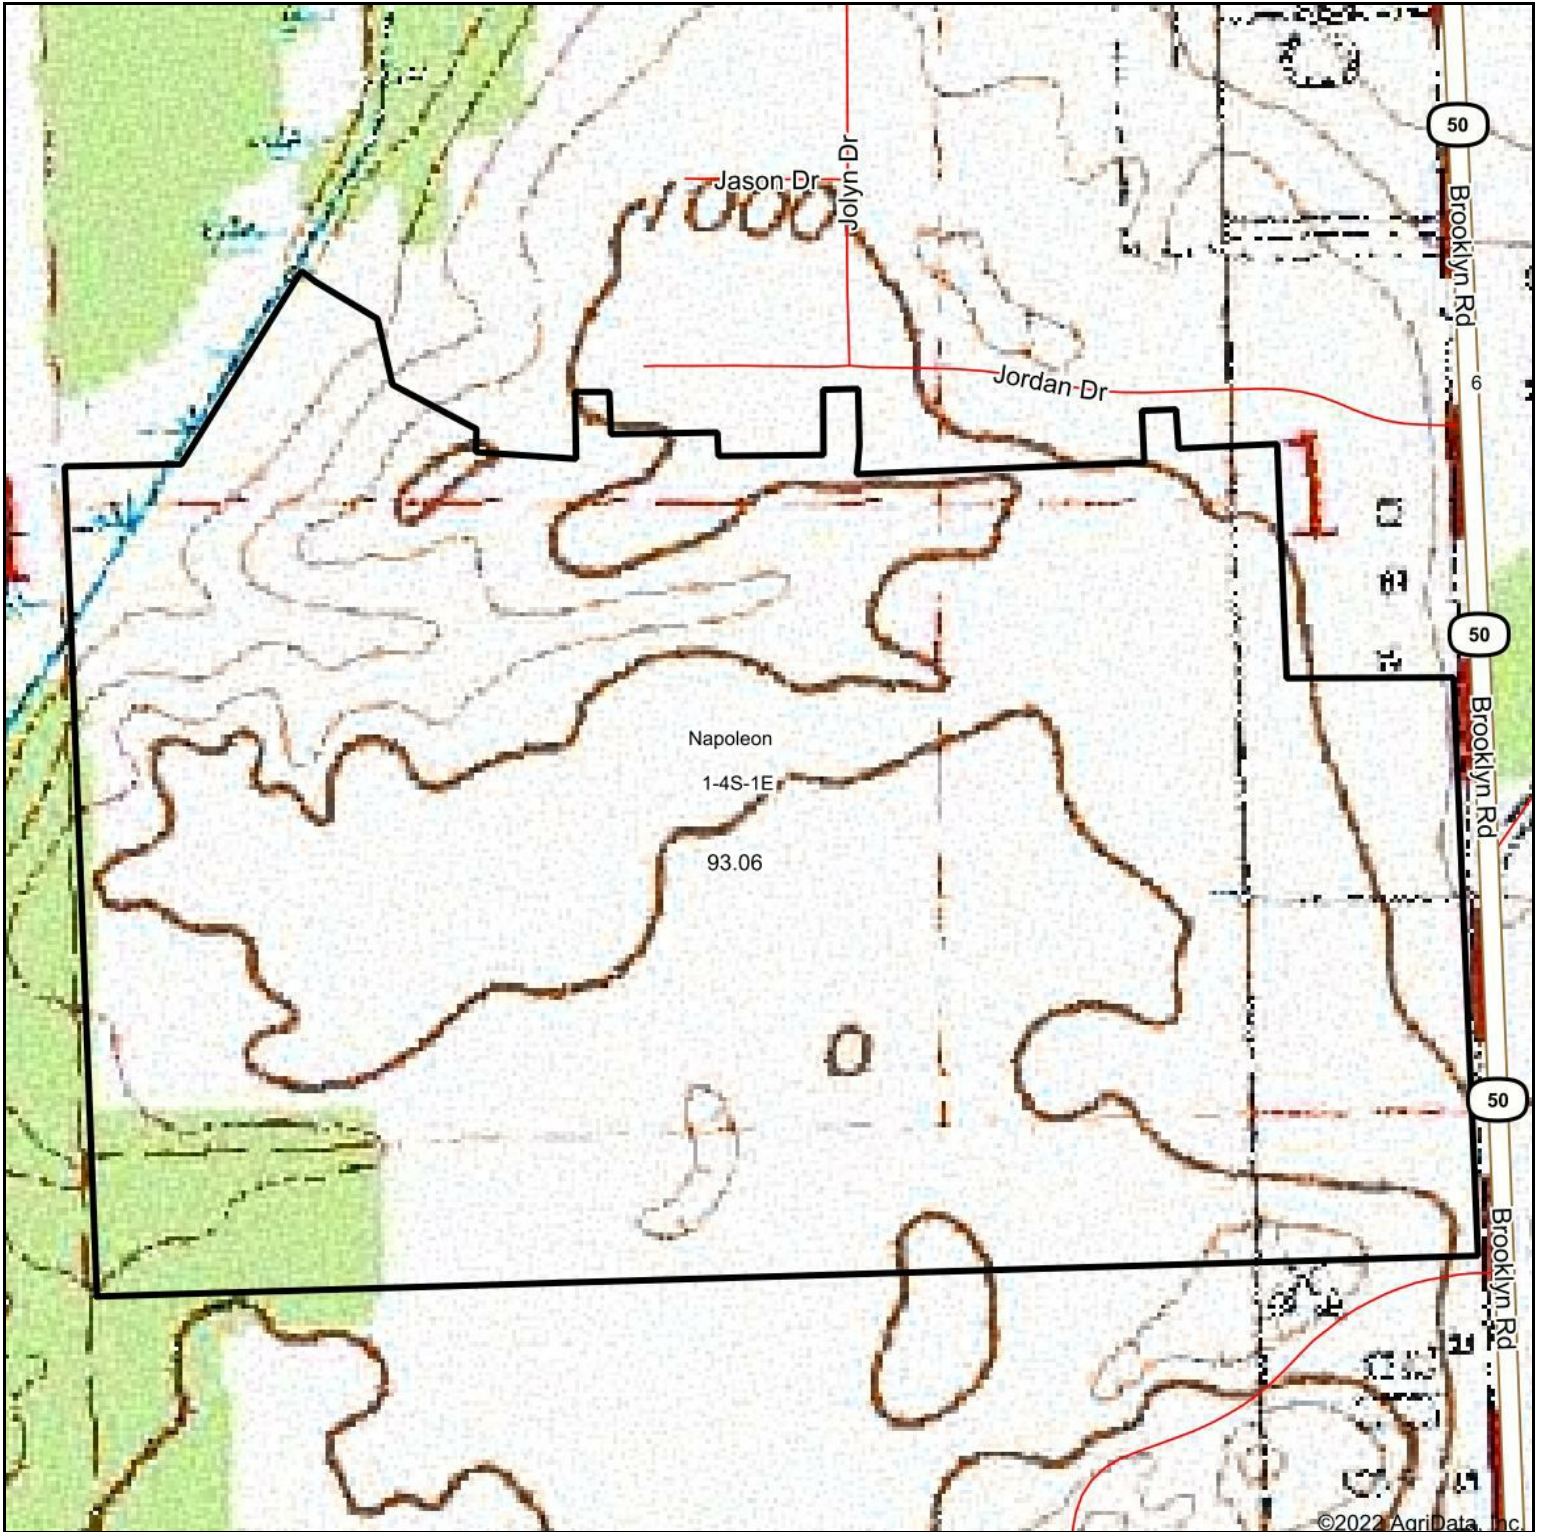

Topography Map

map center: 42° 9' 6.99, -84° 15' 11.86

1-4S-1E
Jackson County
Michigan

Maps Provided By:

© AgriData, Inc. 2021

www.AgriDataInc.com