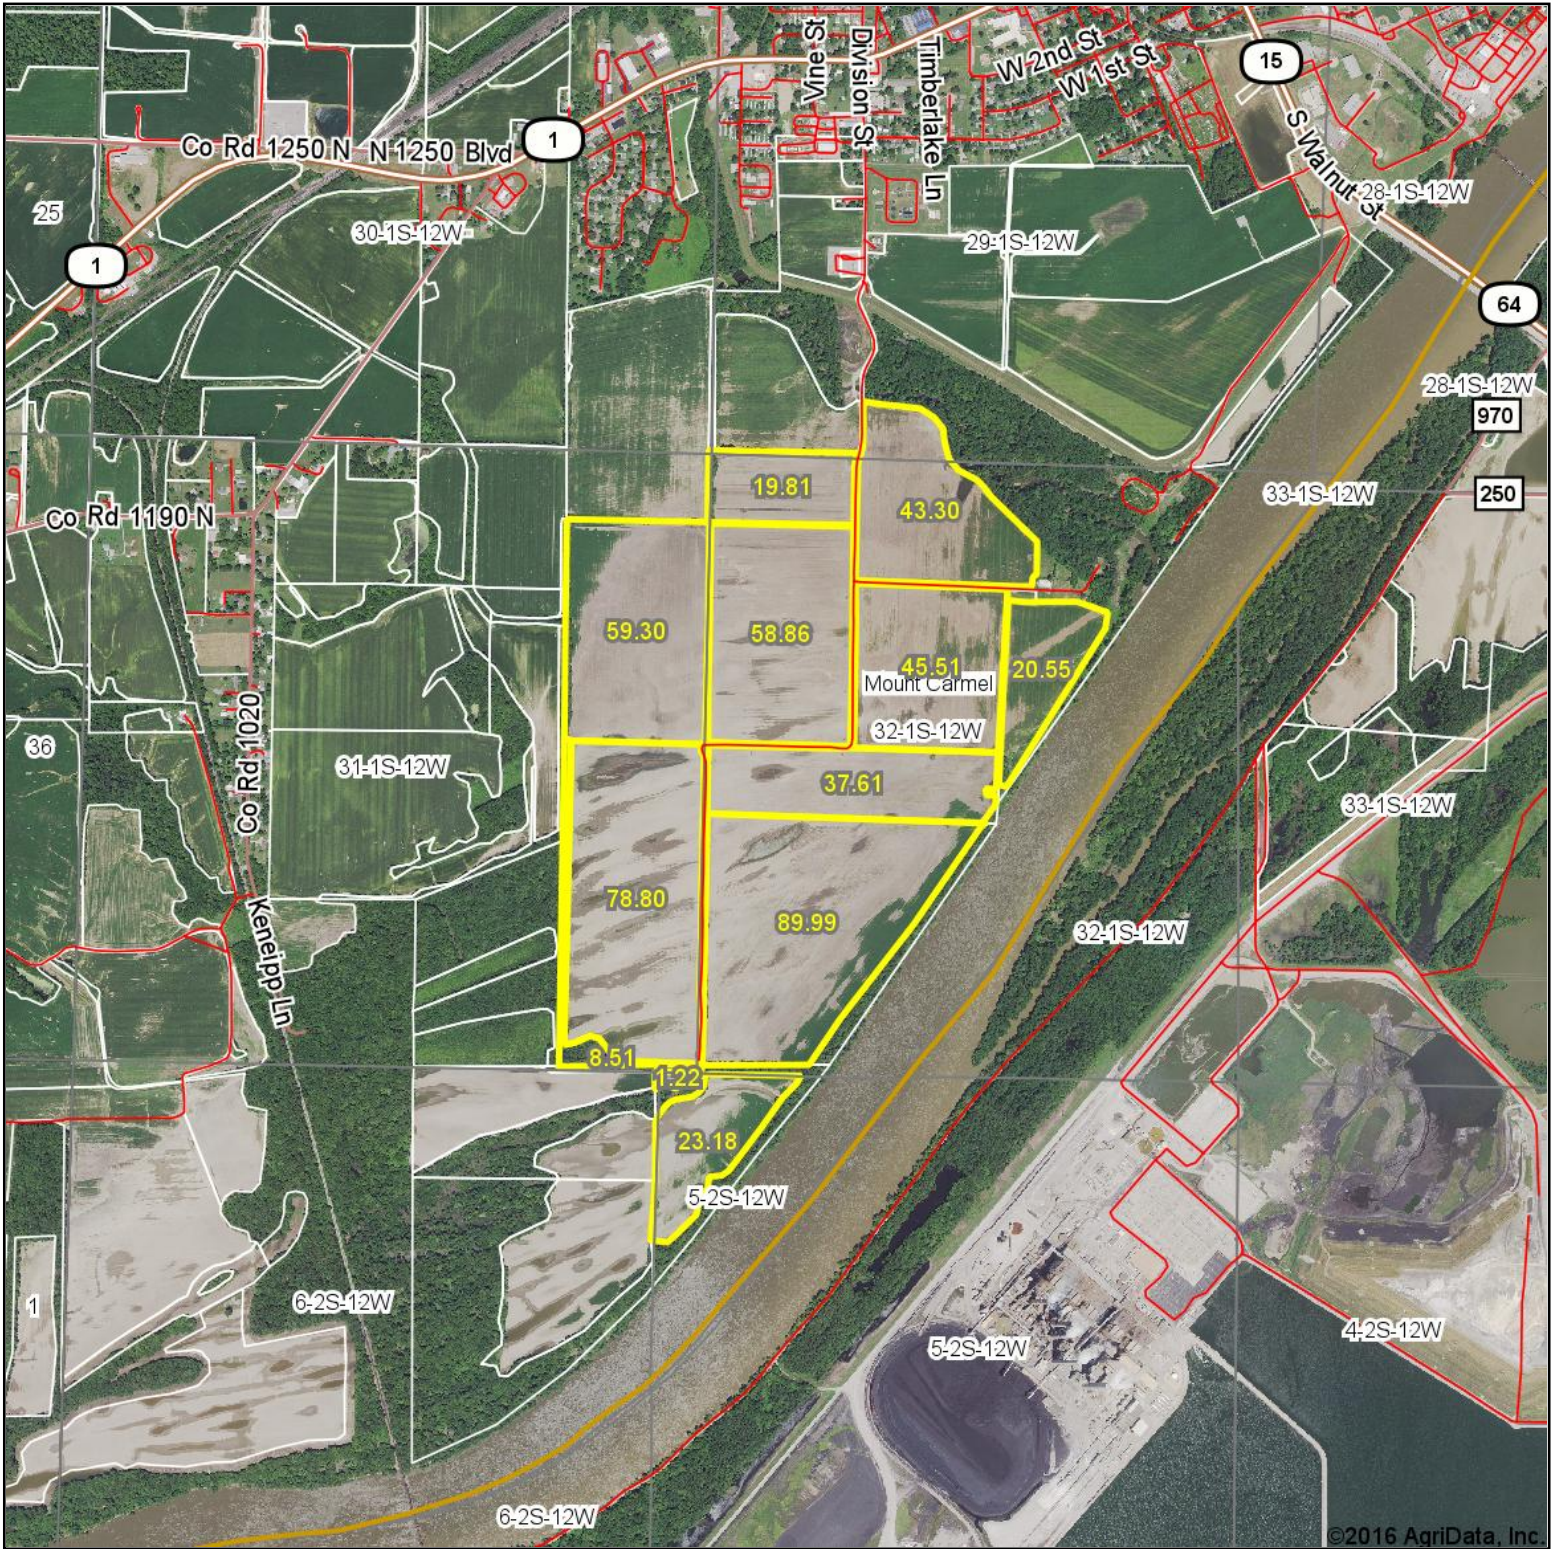

Aerial Map

©2016 AgriData, Inc.

map center: 38° 23' 8.01, -87° 46' 35.88

32-1S-12W
Wabash County
Illinois

10/17/2016