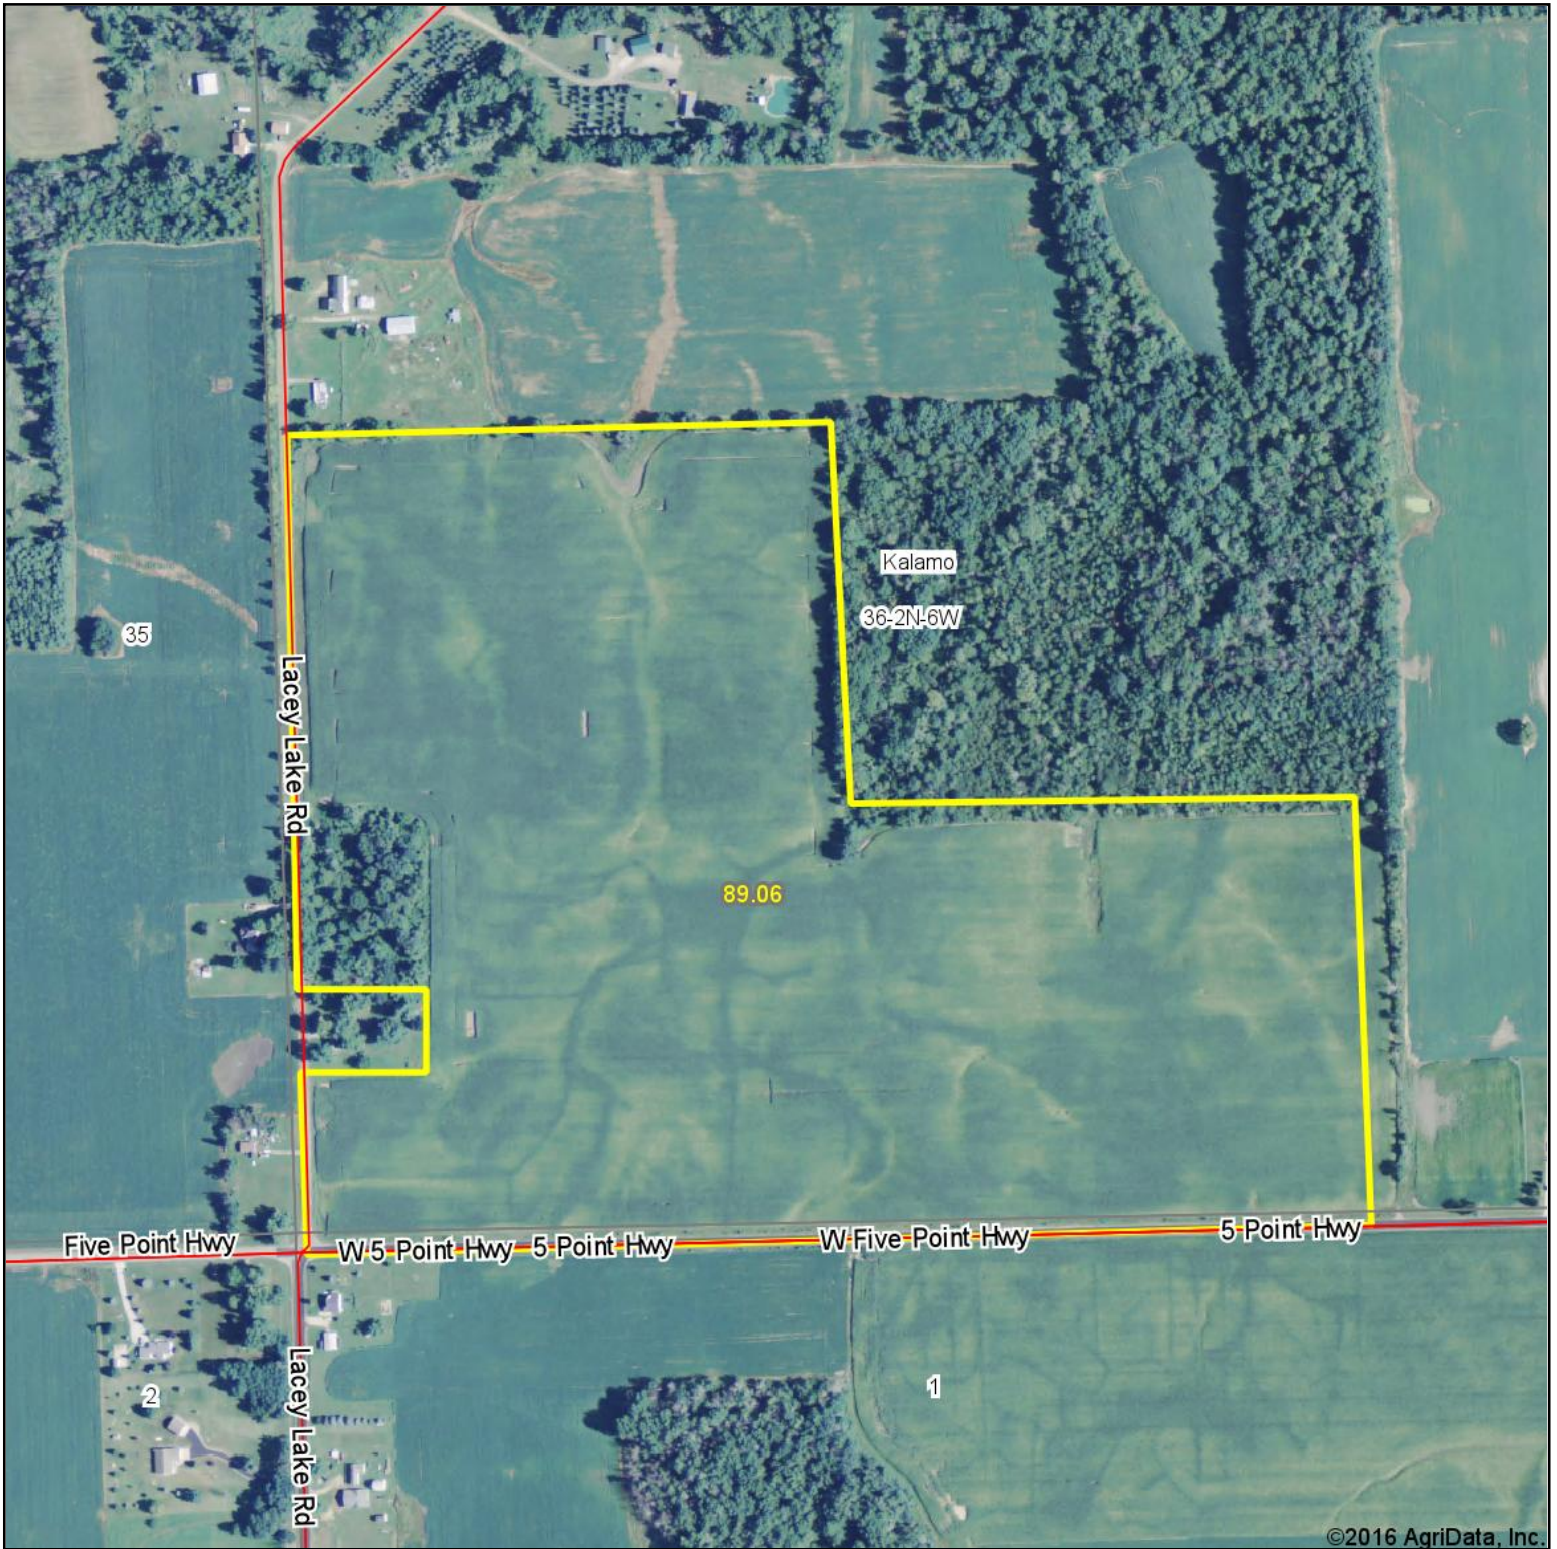

Aerial Map

map center: 42° 30' 45.63, 84° 58' 11.35

Maps Provided By:

CUSTOMIZED ONLINE MAPPING
© AgriData, Inc. 2016 www.AgriDataInc.com

36-2N-6W
Eaton County
Michigan

4/6/2016