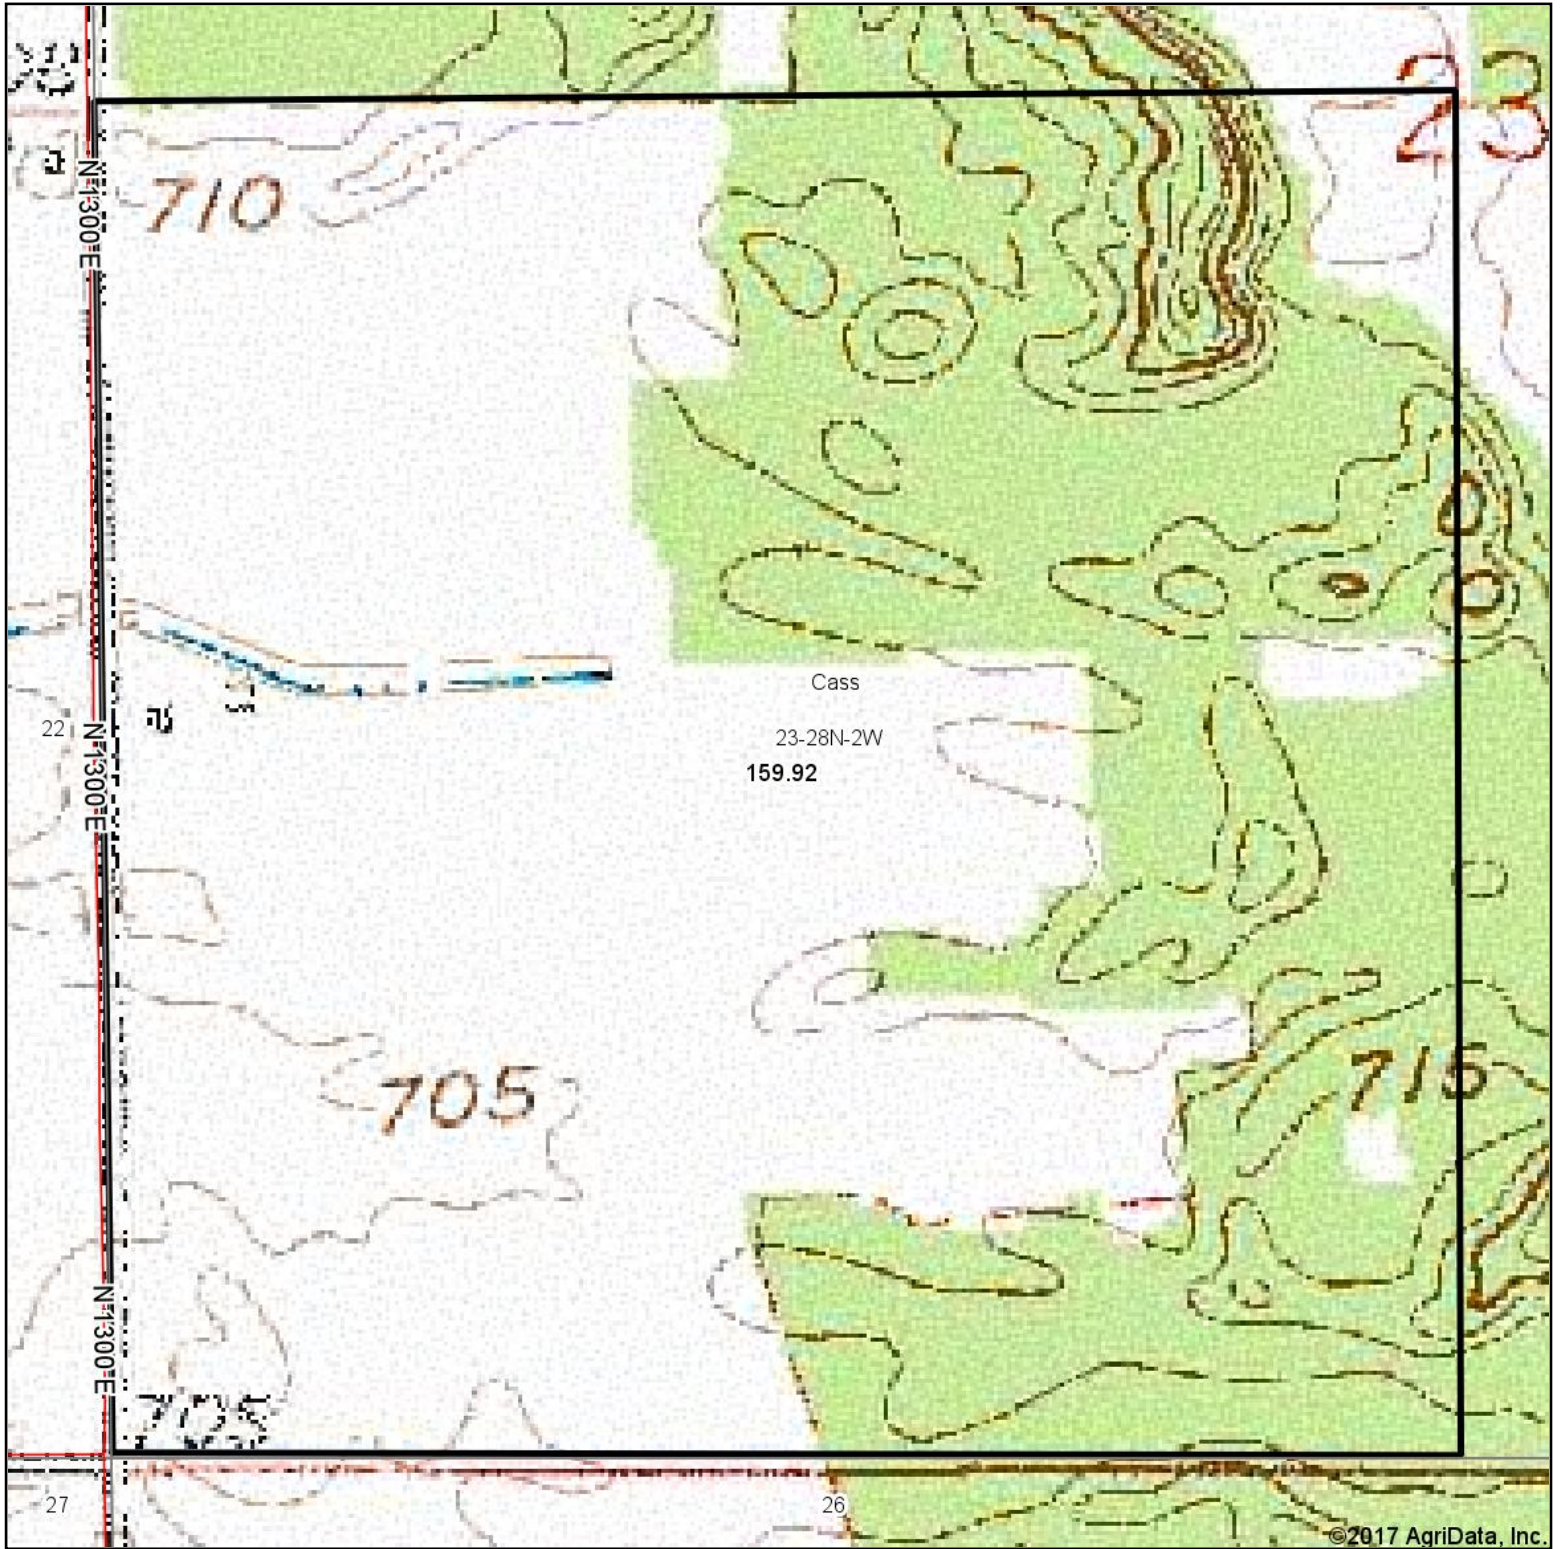

Topography Map

©2017 AgriData, Inc.

map center: 40° 51' 27.39, -86° 36' 52.37

Maps Provided By:

© AgriData, Inc. 2017

www.AgriDataInc.com

23-28N-2W
White County
Indiana

3/13/2017