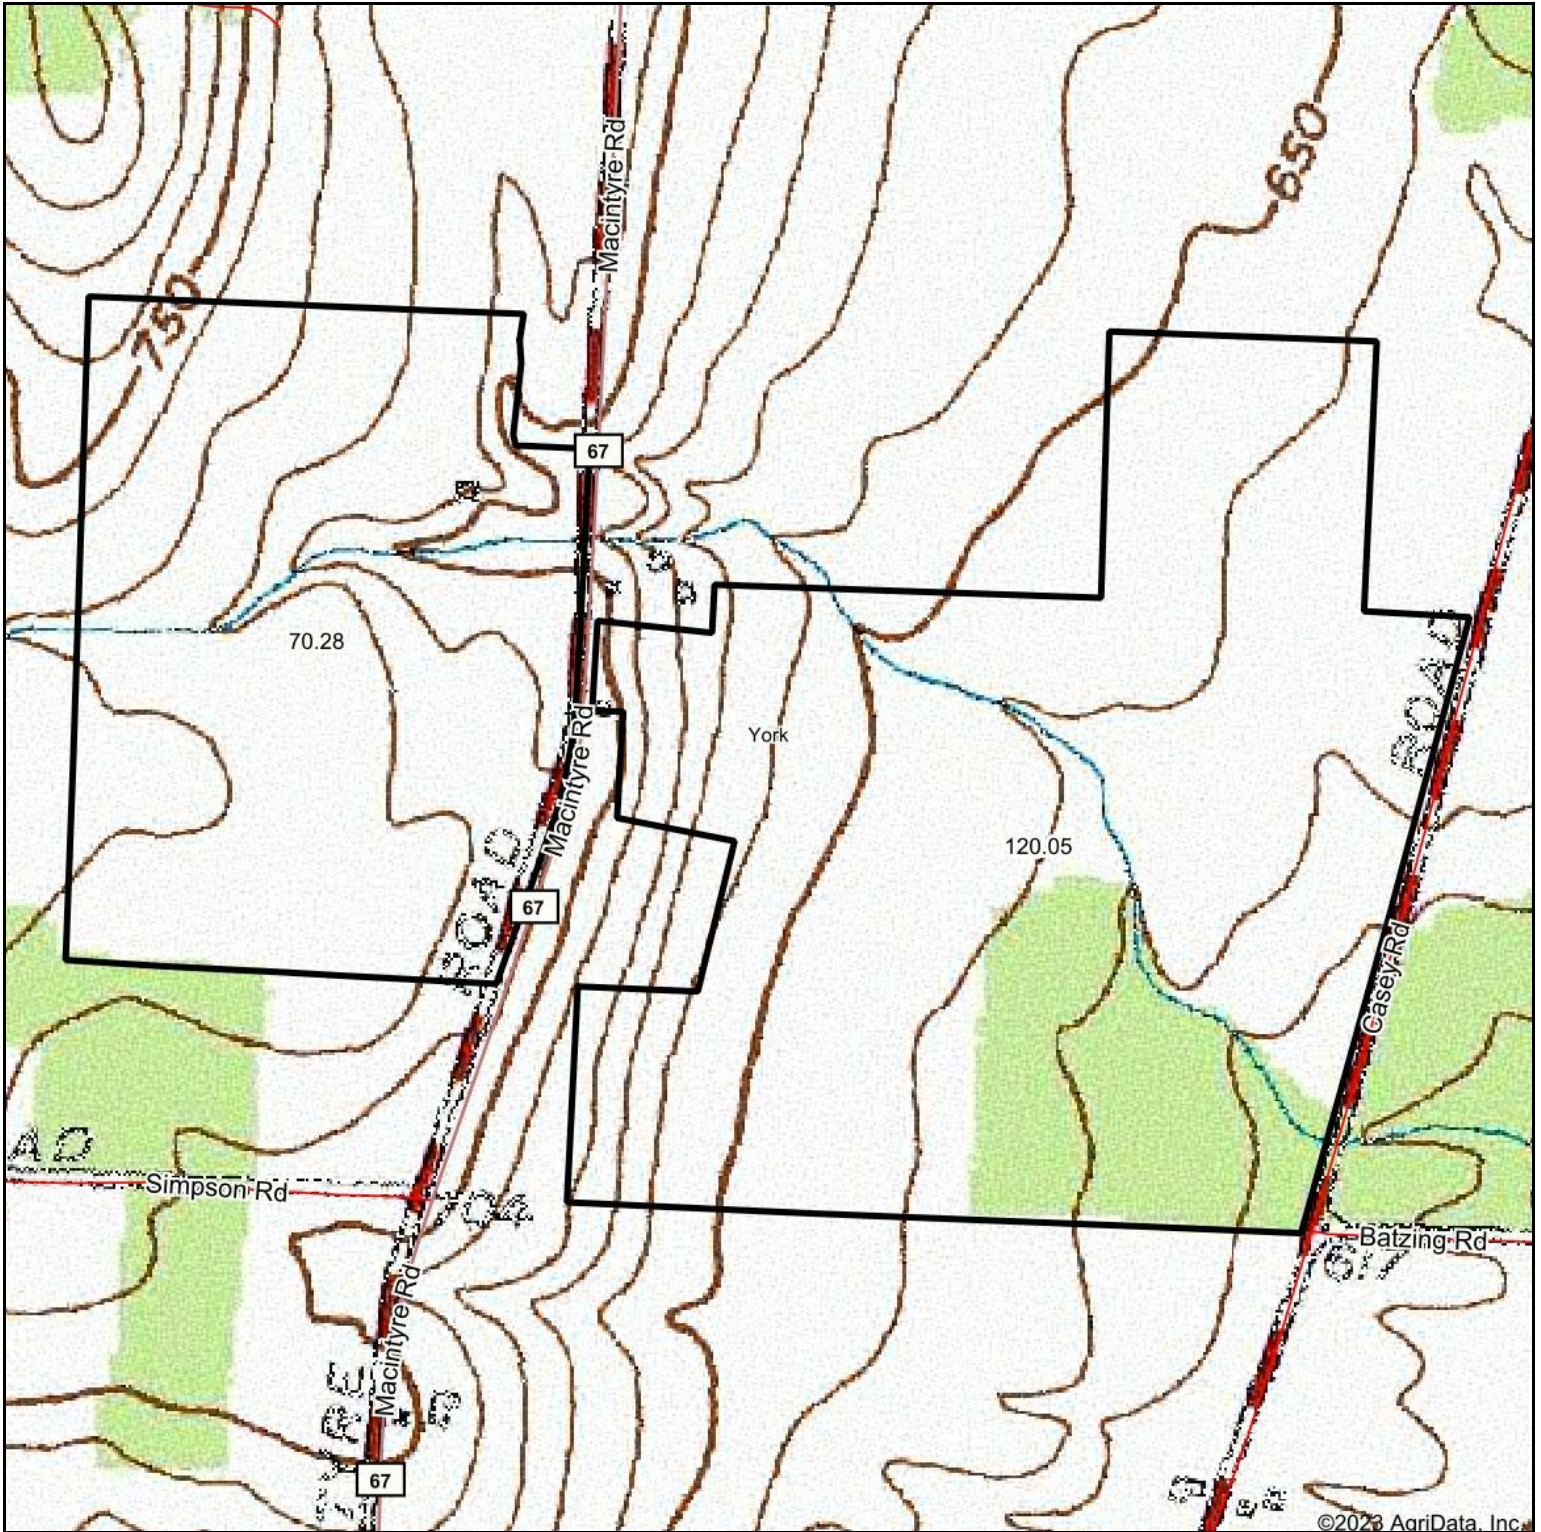

# Topography Map

©2023 AgriData, Inc.

map center: 42° 54' 27.91, -77° 50' 36.05

Maps Provided By:

© AgriData, Inc. 2023 www.AgriDataInc.com

Livingston County  
New York

5/30/2023