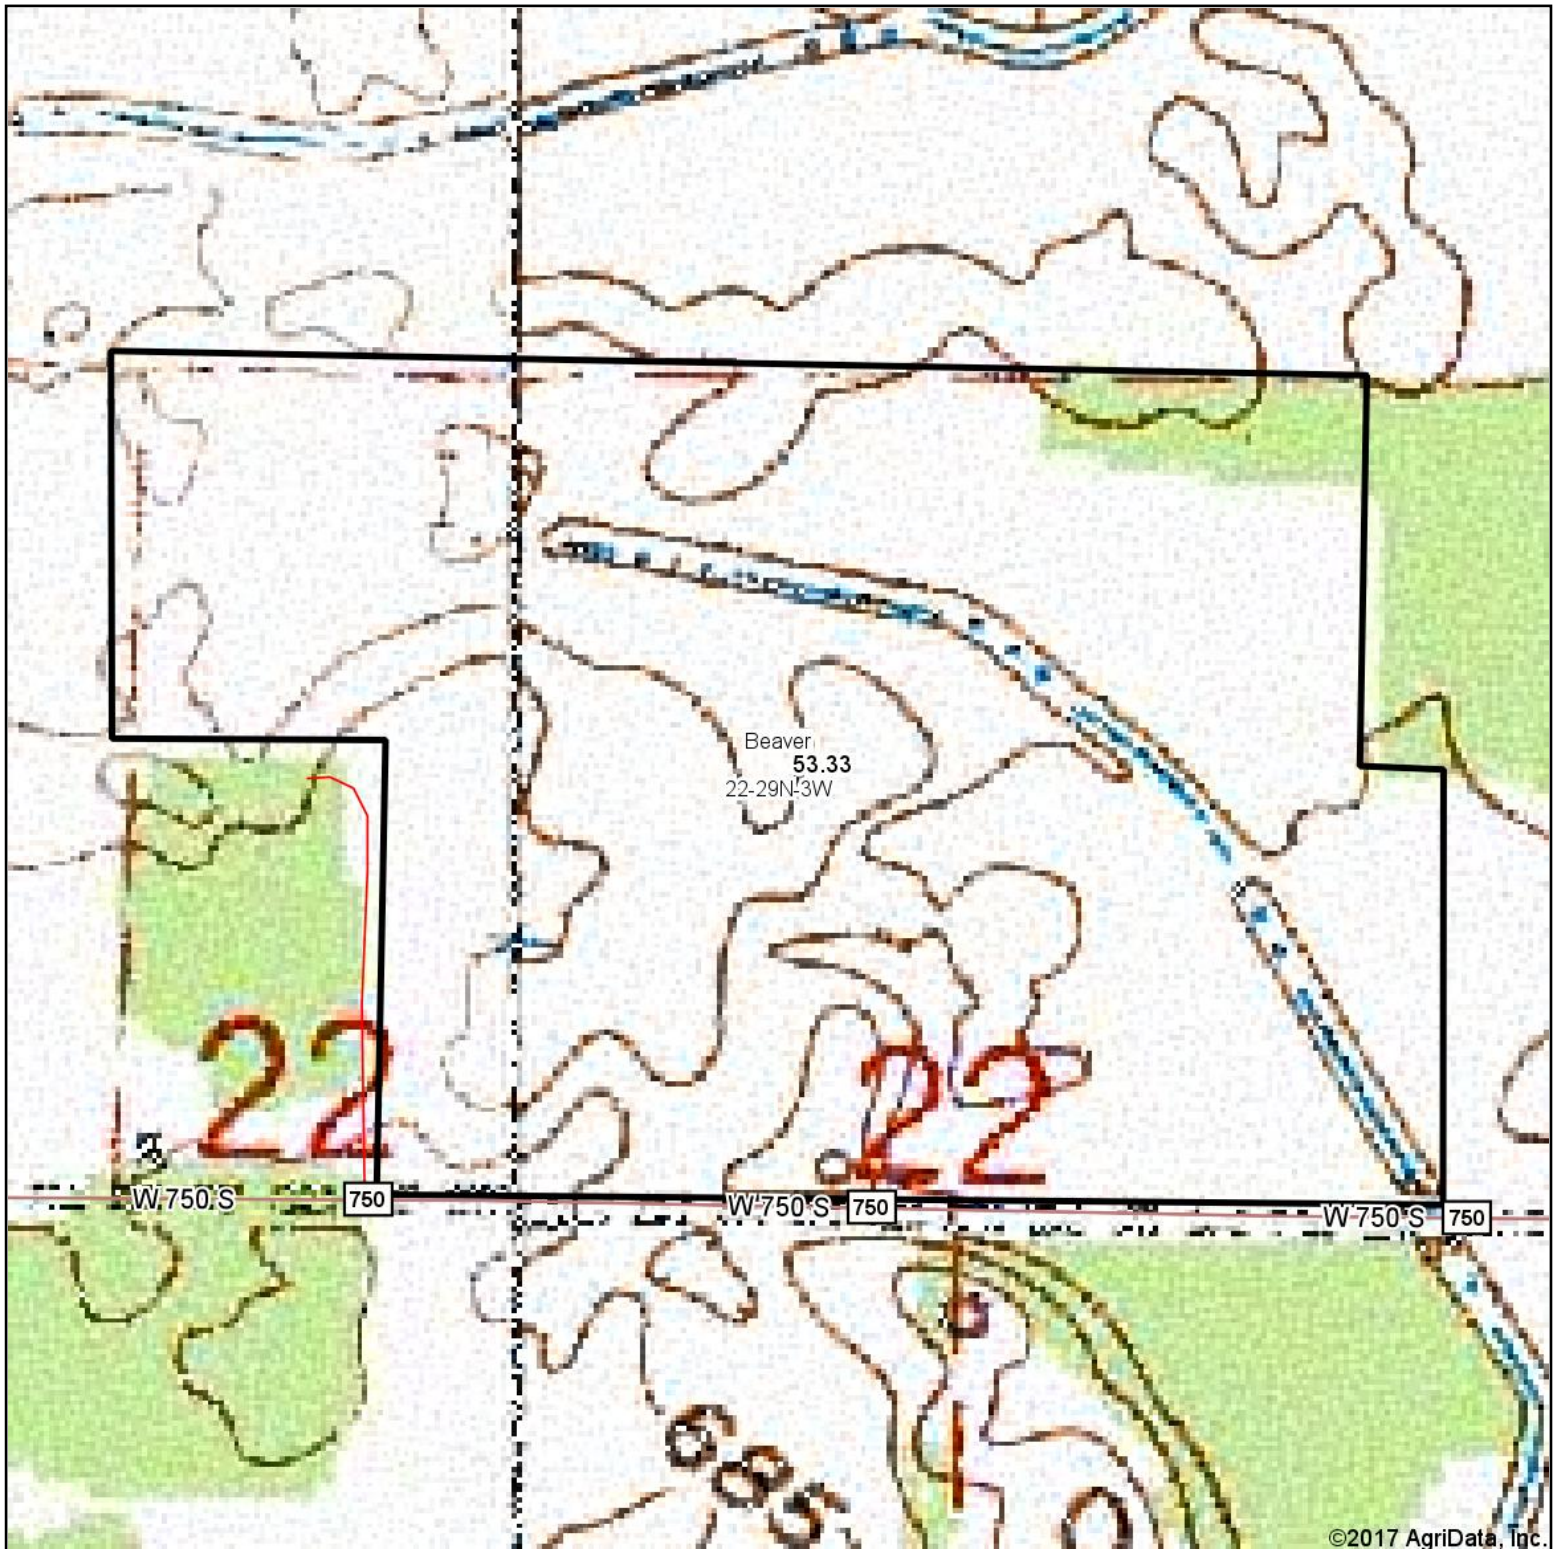

Topography Map

map center: 40° 57' 1.59, -86° 44' 54.6

Maps Provided By:

© AgriData, Inc. 2017

www.AgriDataInc.com

22-29N-3W
Pulaski County
Indiana

2/12/2017