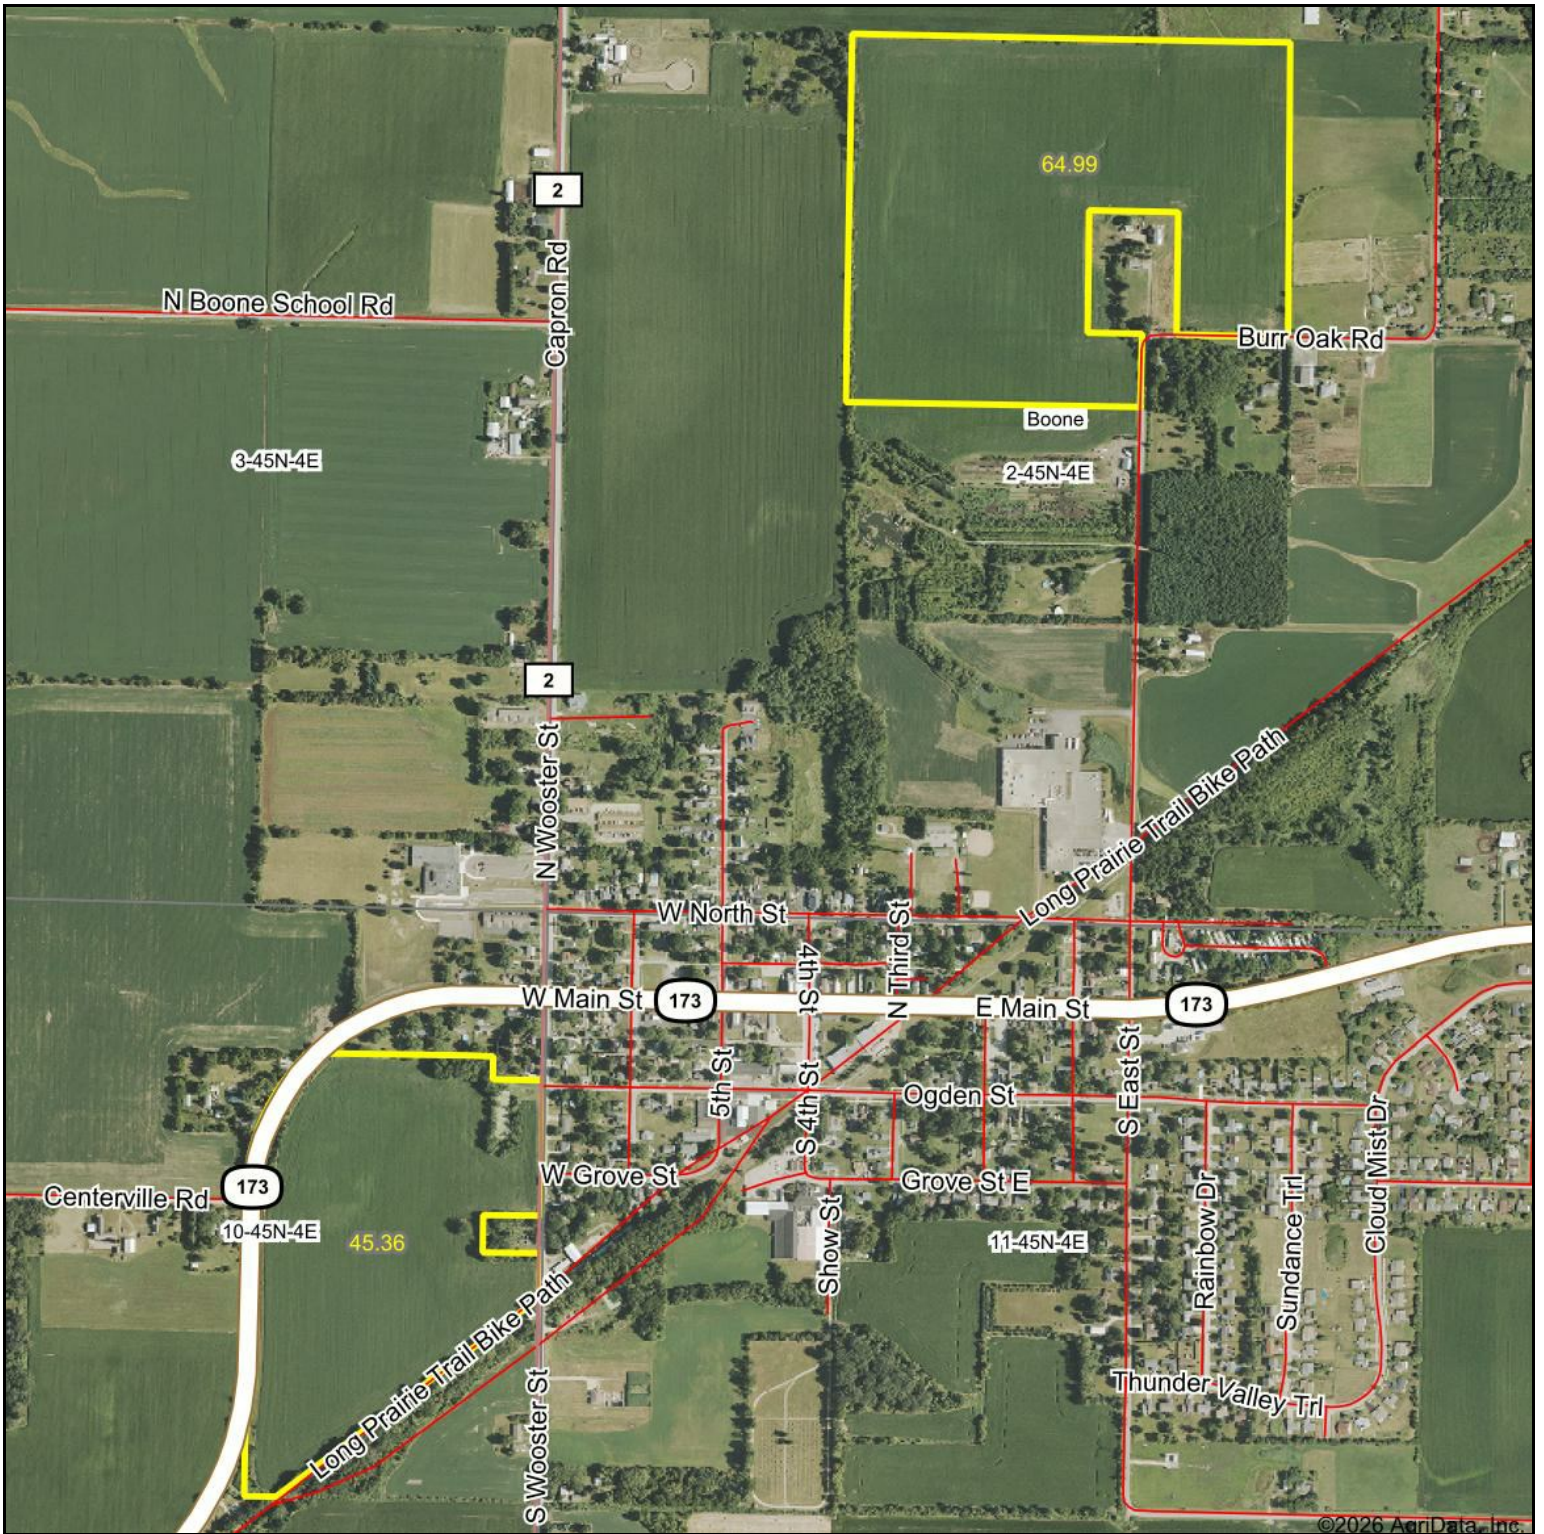

Capron Farm

©2026 AgriData, Inc.

Map Center: 42° 24' 8.18, -88° 44' 28.57

2-45N-4E
Boone County
Illinois

© AgriData, Inc. 2025 www.AgriDataInc.com

6/25/2026