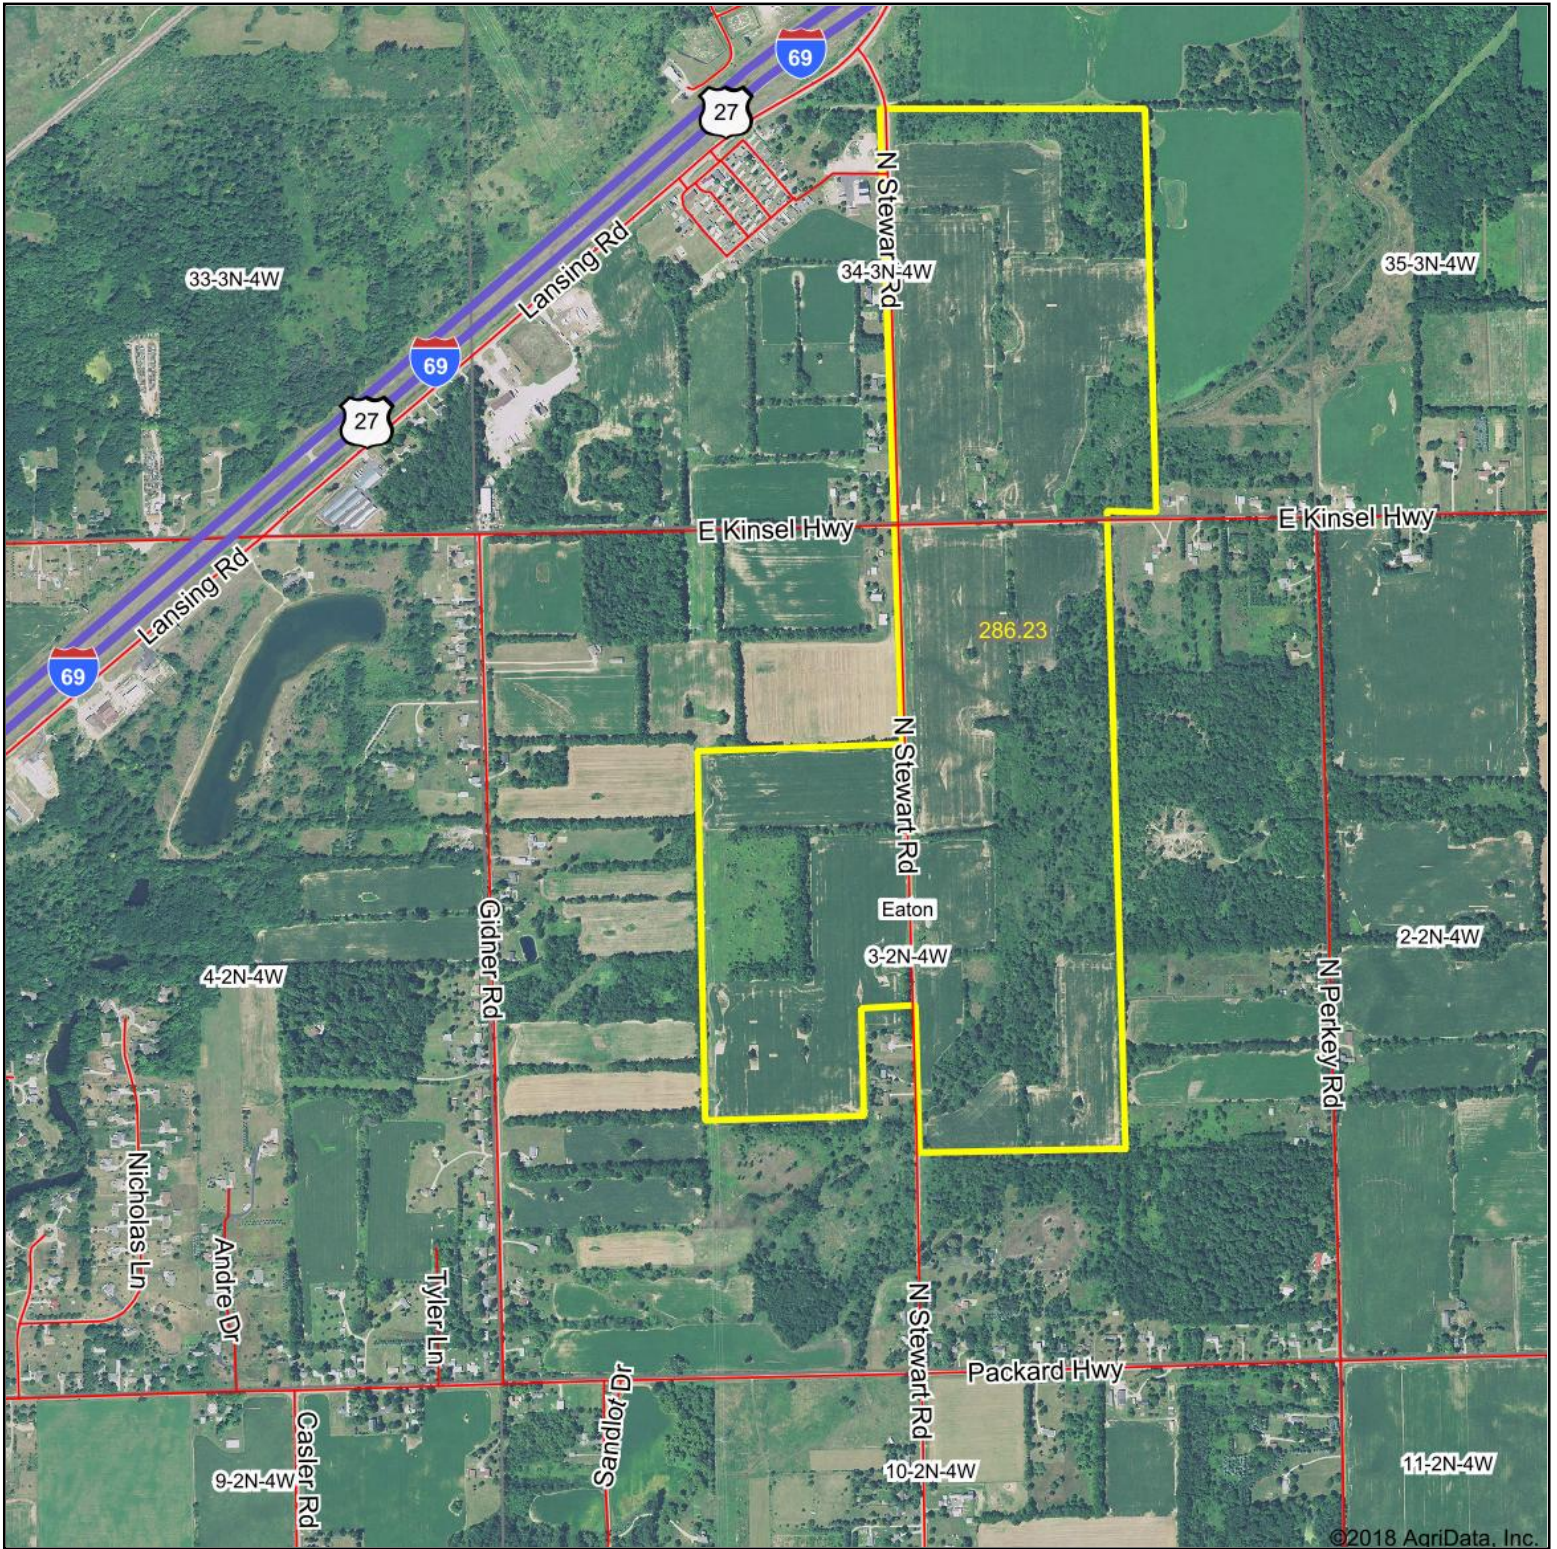

Aerial Map

©2018 AgriData, Inc.

map center: 42° 35' 33.13, -84° 46' 17.13

Maps Provided By:

© AgriData, Inc. 2018

www.AgriDataInc.com

3-2N-4W
Eaton County
Michigan

6/29/2018