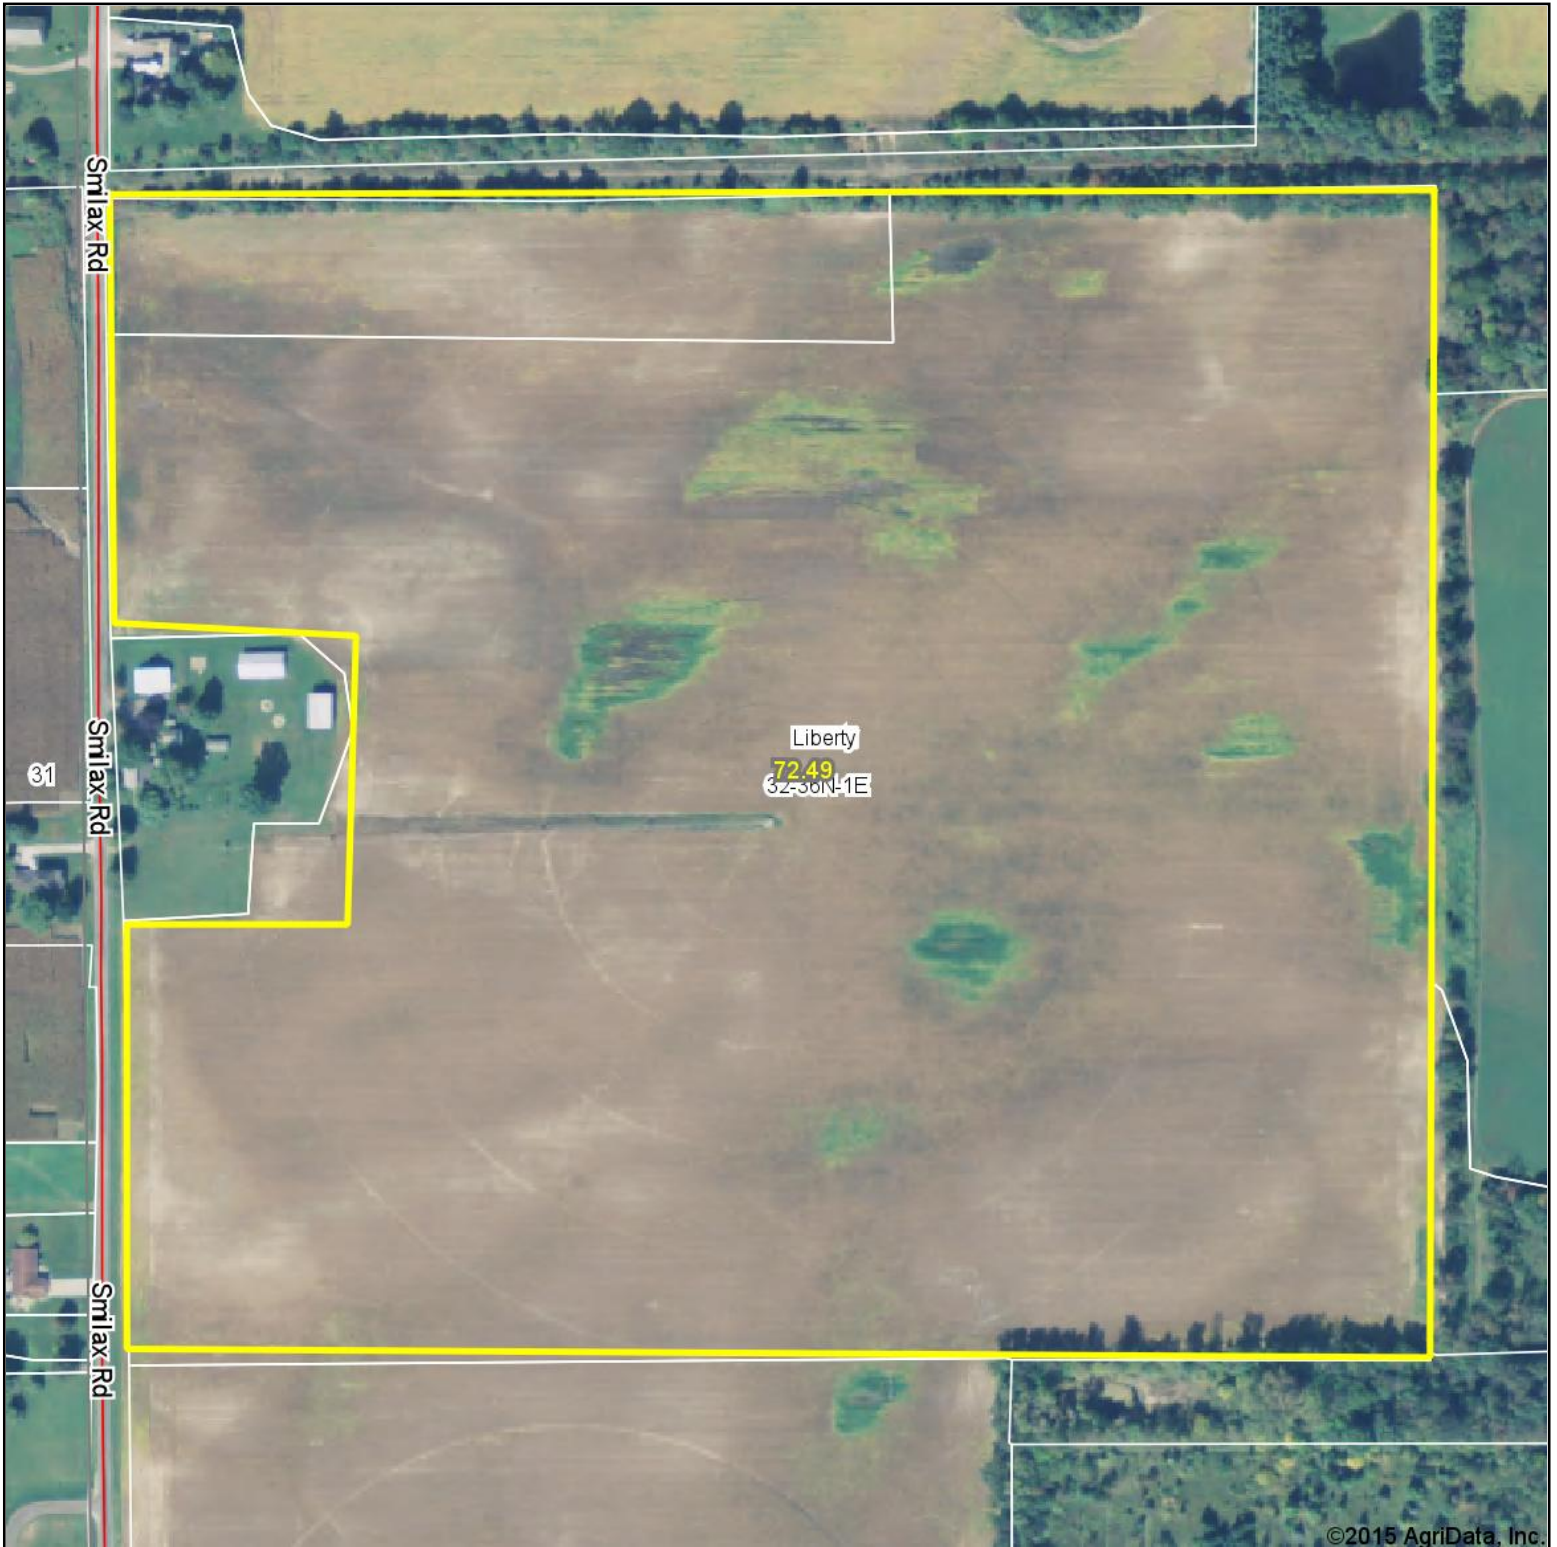

Aerial Map

Roush Farm: 72+/- acres

©2015 AgriData, Inc.

map center: 41° 31' 47.03, 86° 26' 33.78

scale: 3737

32-36N-1E
St Joseph County
Indiana

5/11/2015

Maps Provided By: