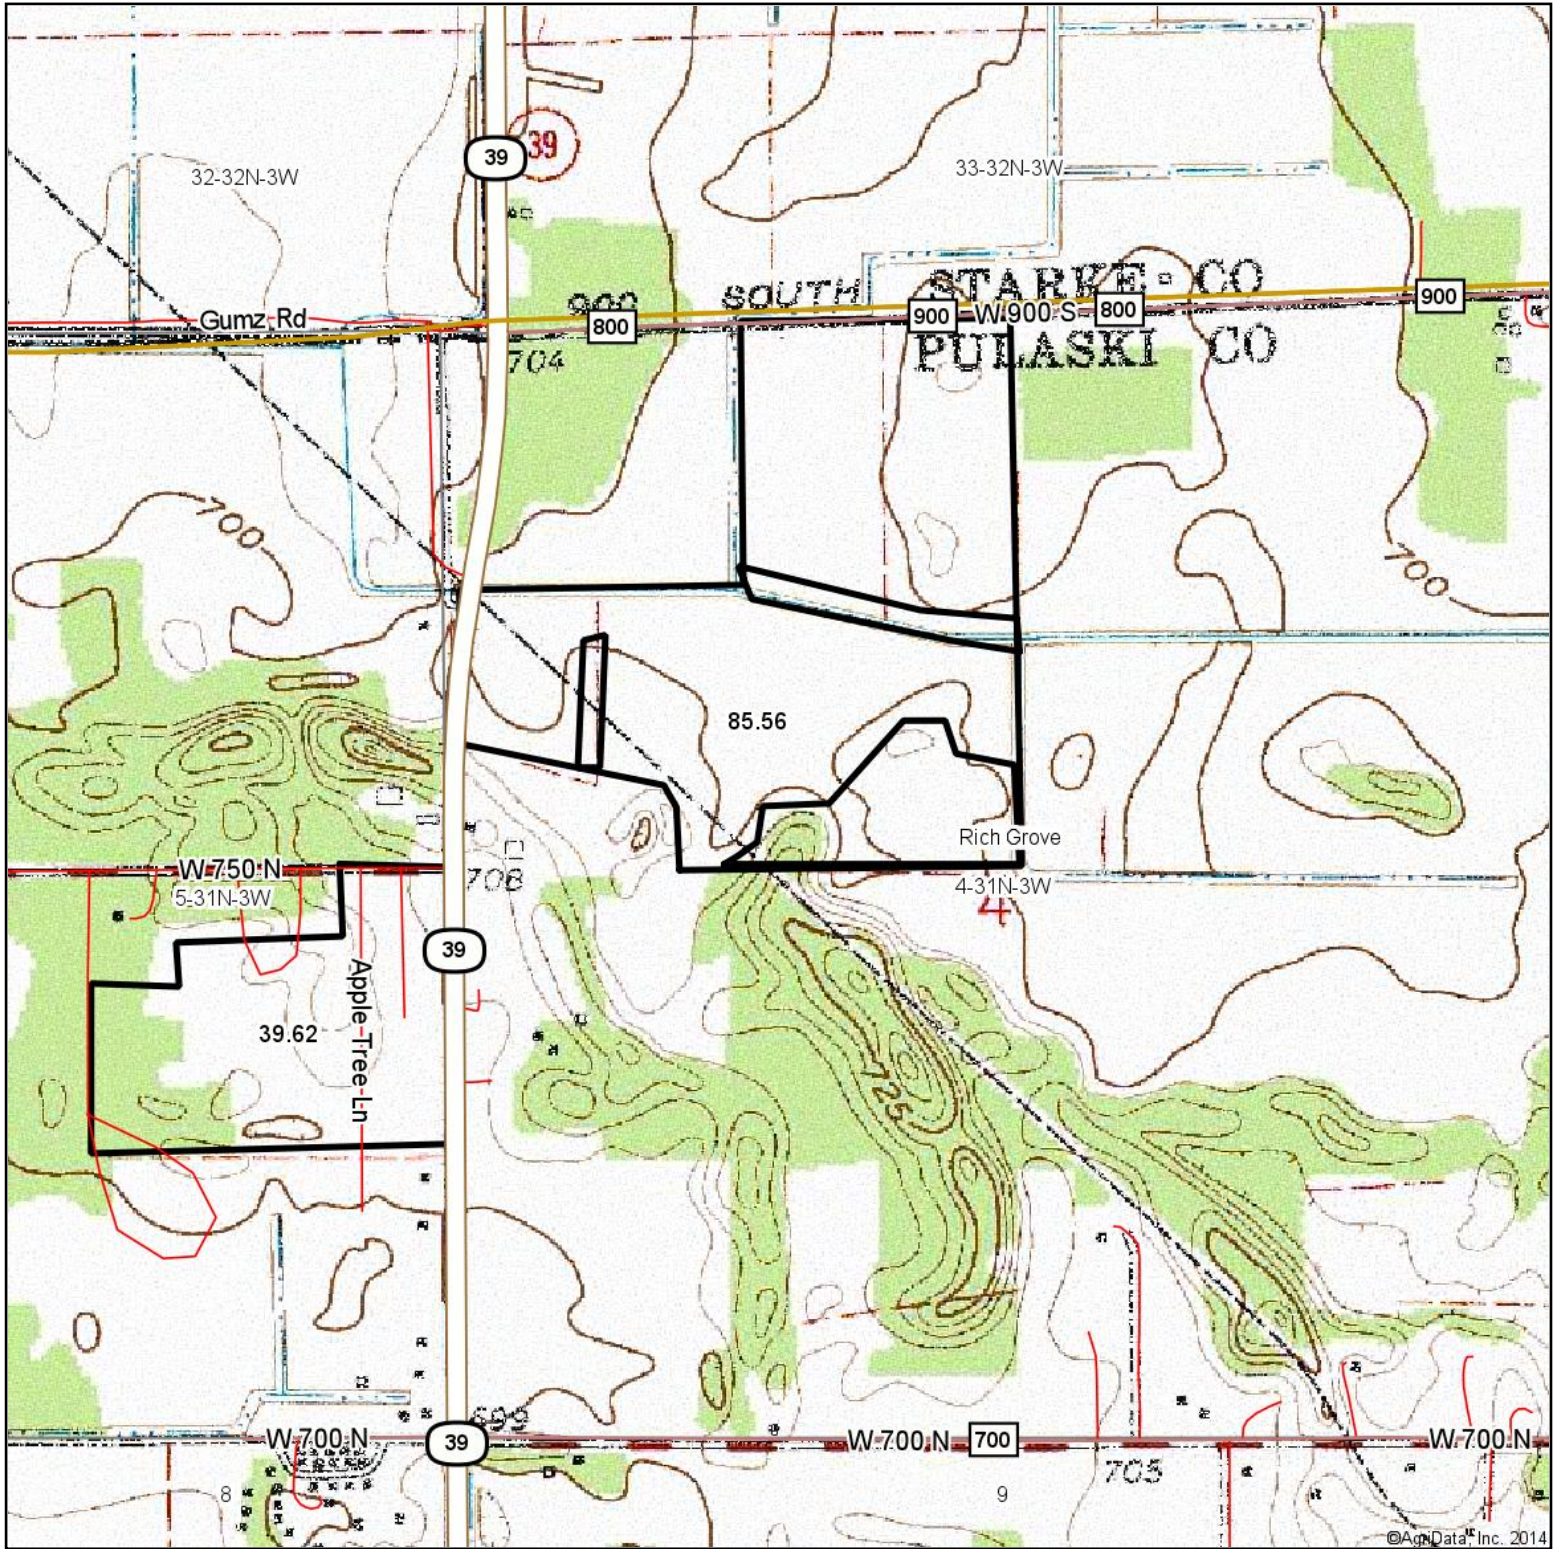

Topography Map

map center: 41° 9' 57.17, 86° 46' 14.68

scale: 11847

4-31N-3W
Pulaski County
Indiana

10/23/2014

Maps Provided By:

© AgriData, Inc. 2014 www.AgriDataInc.com