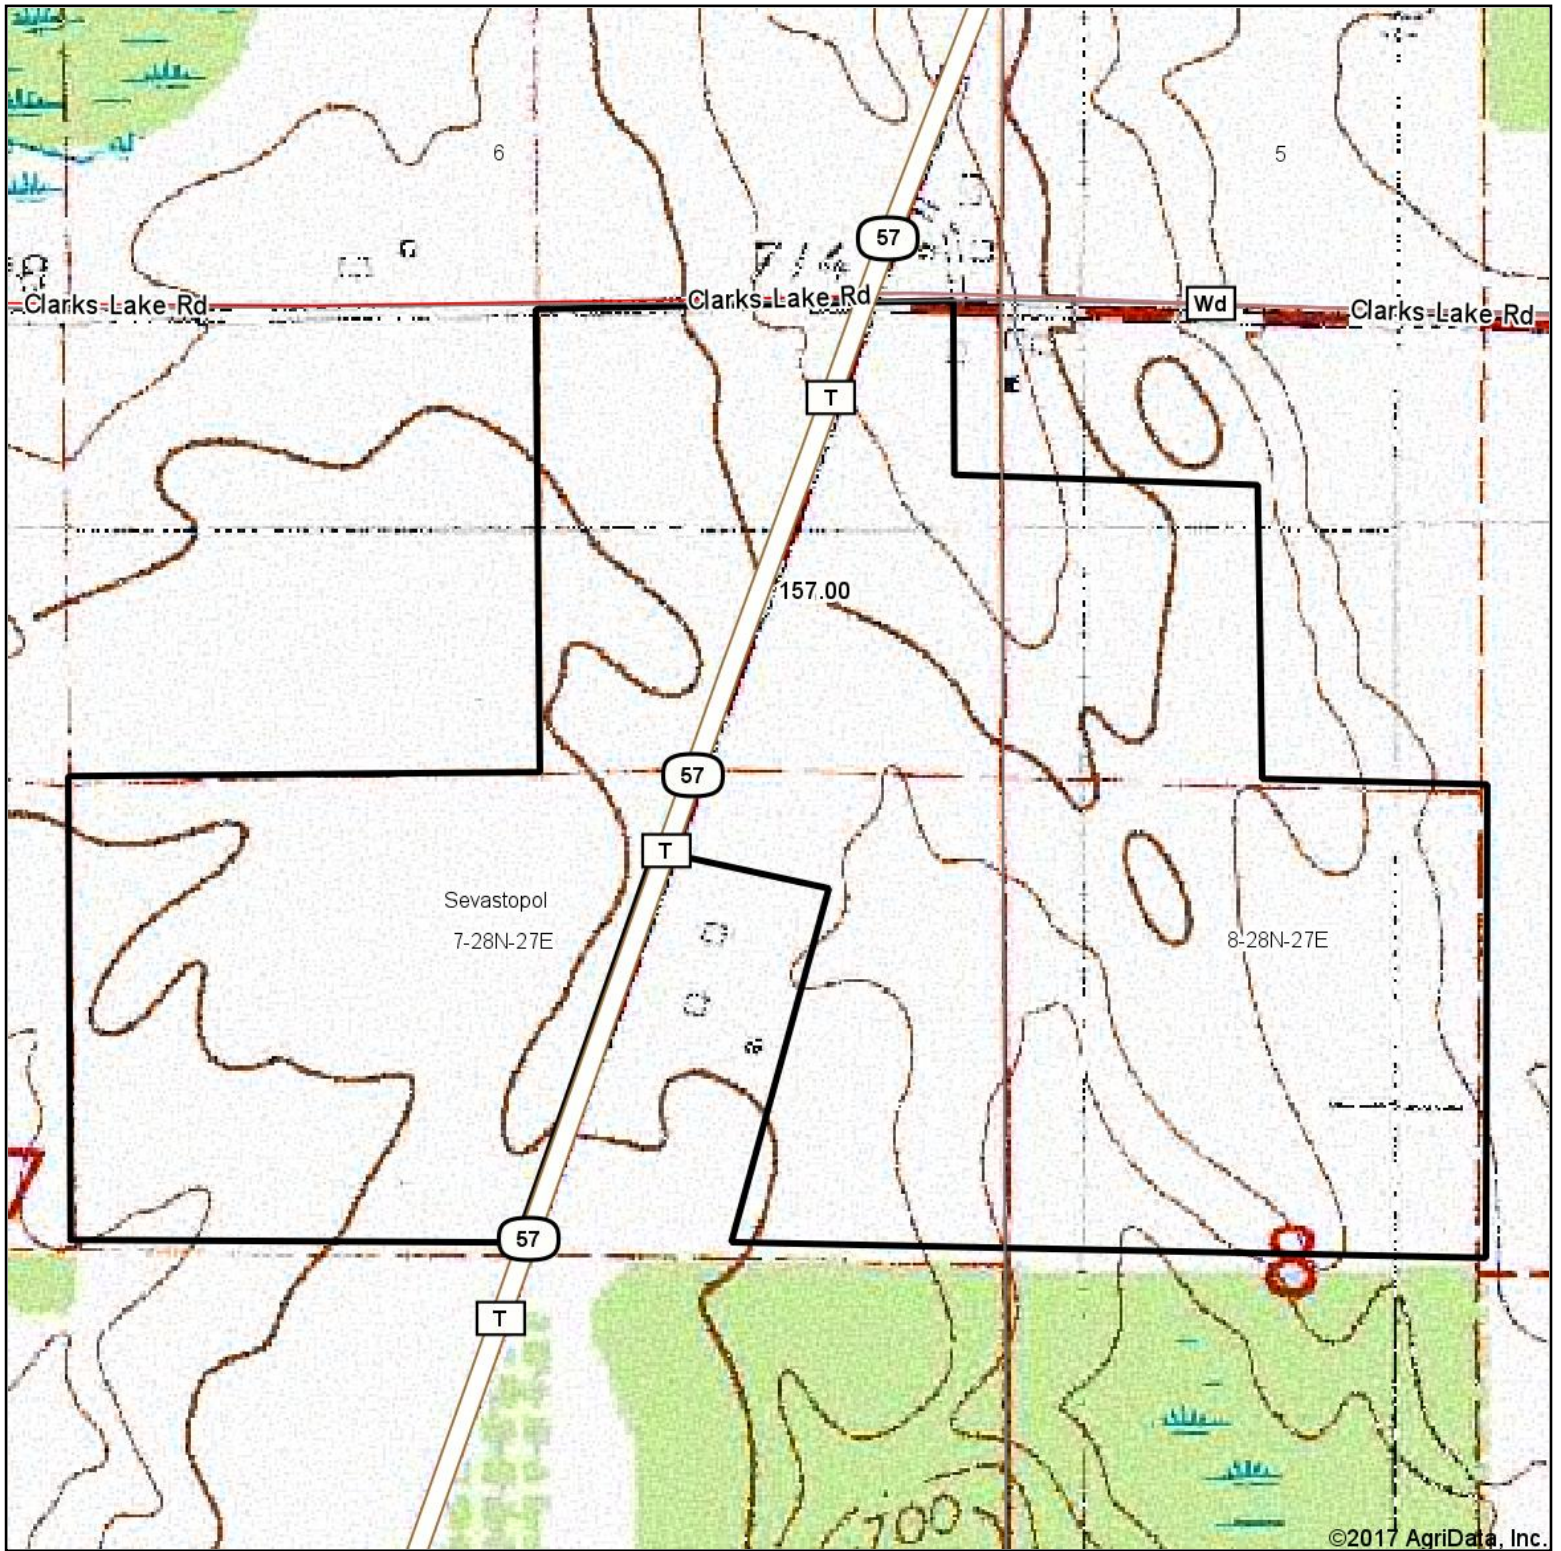

Topography Map

©2017 AgriData, Inc.

map center: 44° 55' 8.93, -87° 15' 24.4

Maps Provided By:

© AgriData, Inc. 2017

www.AgriDataInc.com

7-28N-27E
Door County
Wisconsin

3/1/2017