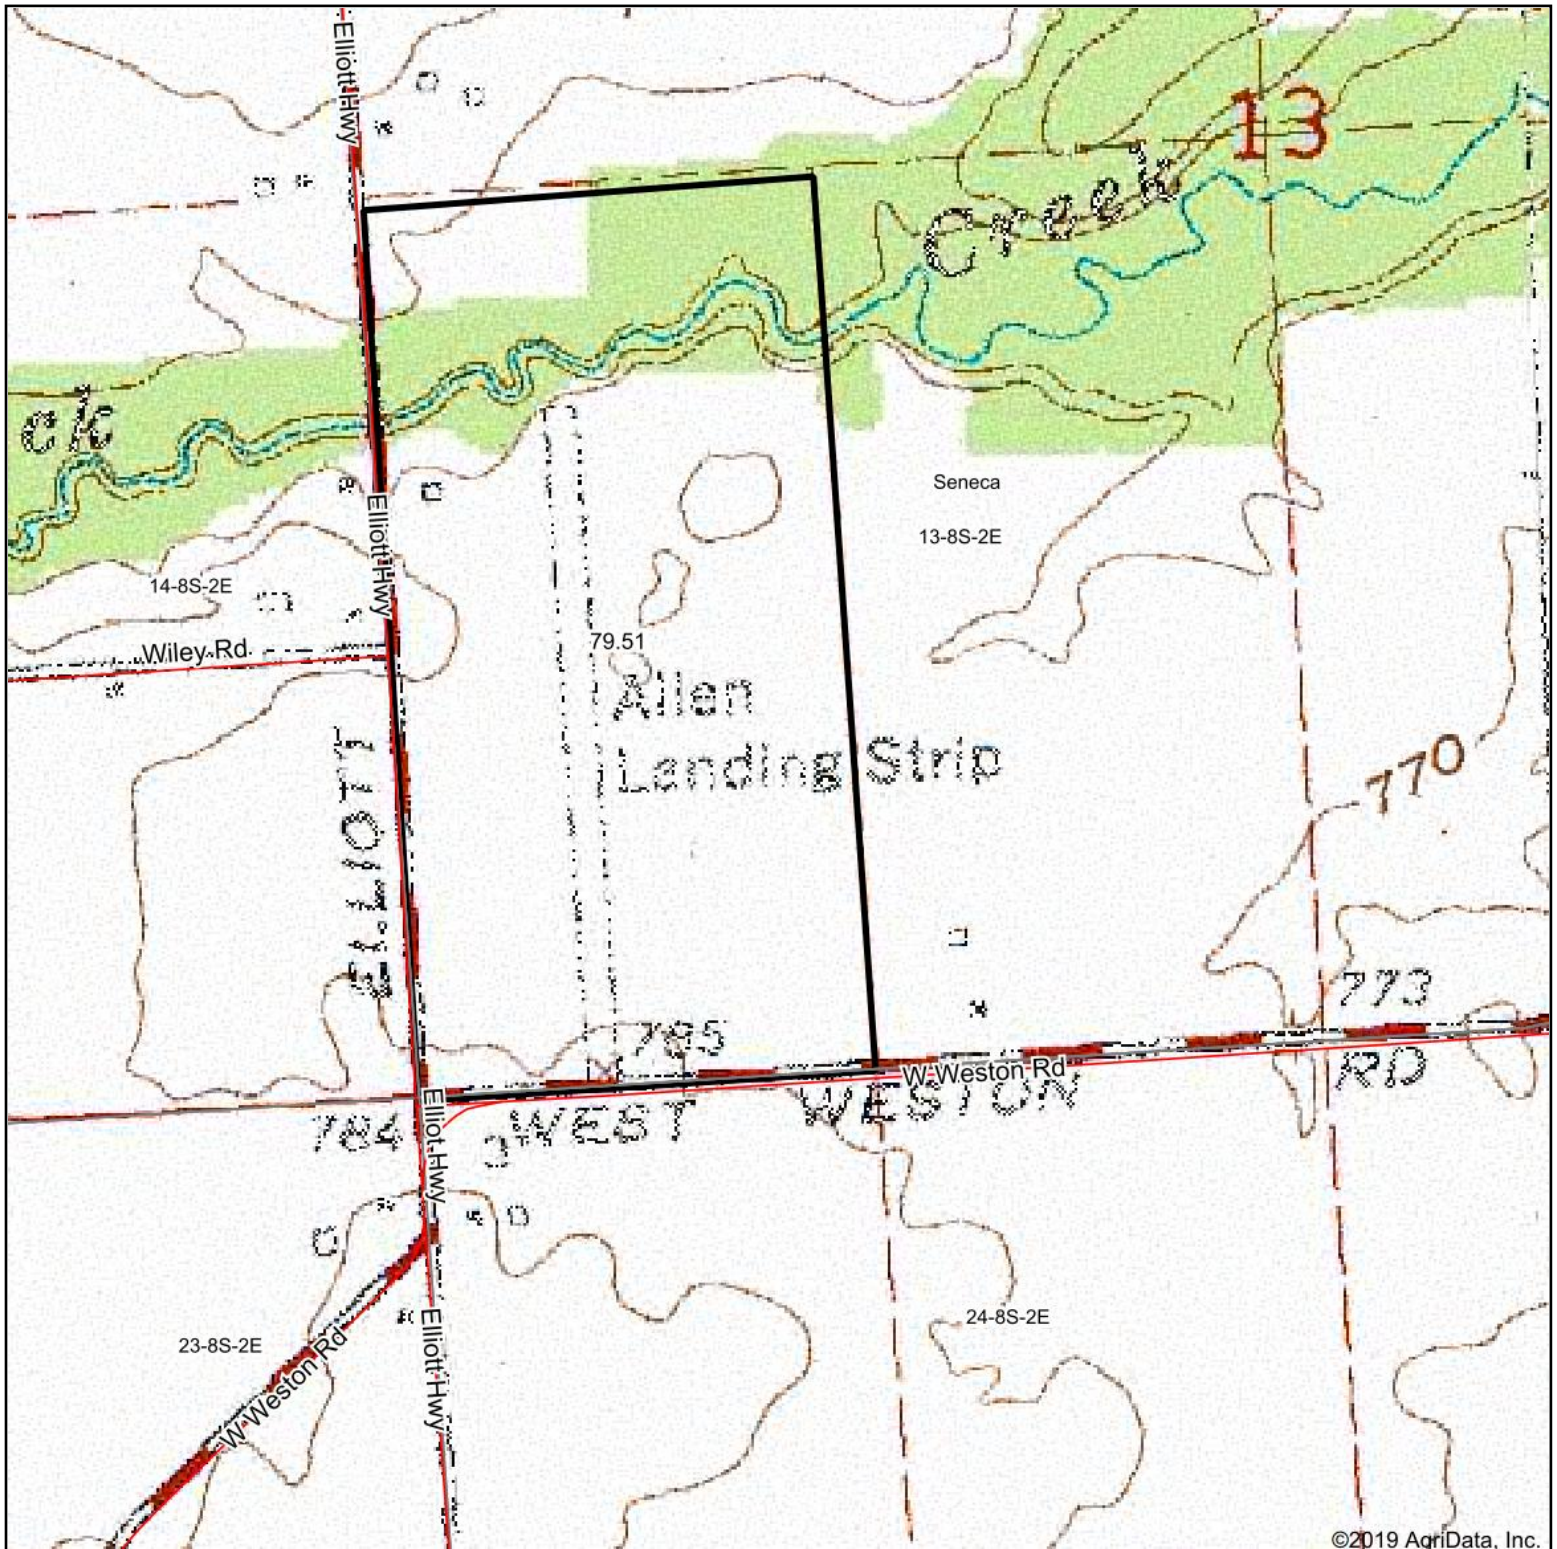

# Topography Map

©2019 AgriData, Inc.

map center: 41° 46' 19.58, -84° 7' 59.41

**13-8S-2E**  
**Lenawee County**  
**Michigan**

© AgriData, Inc. 2019 www.AgridataInc.com

1/14/2020