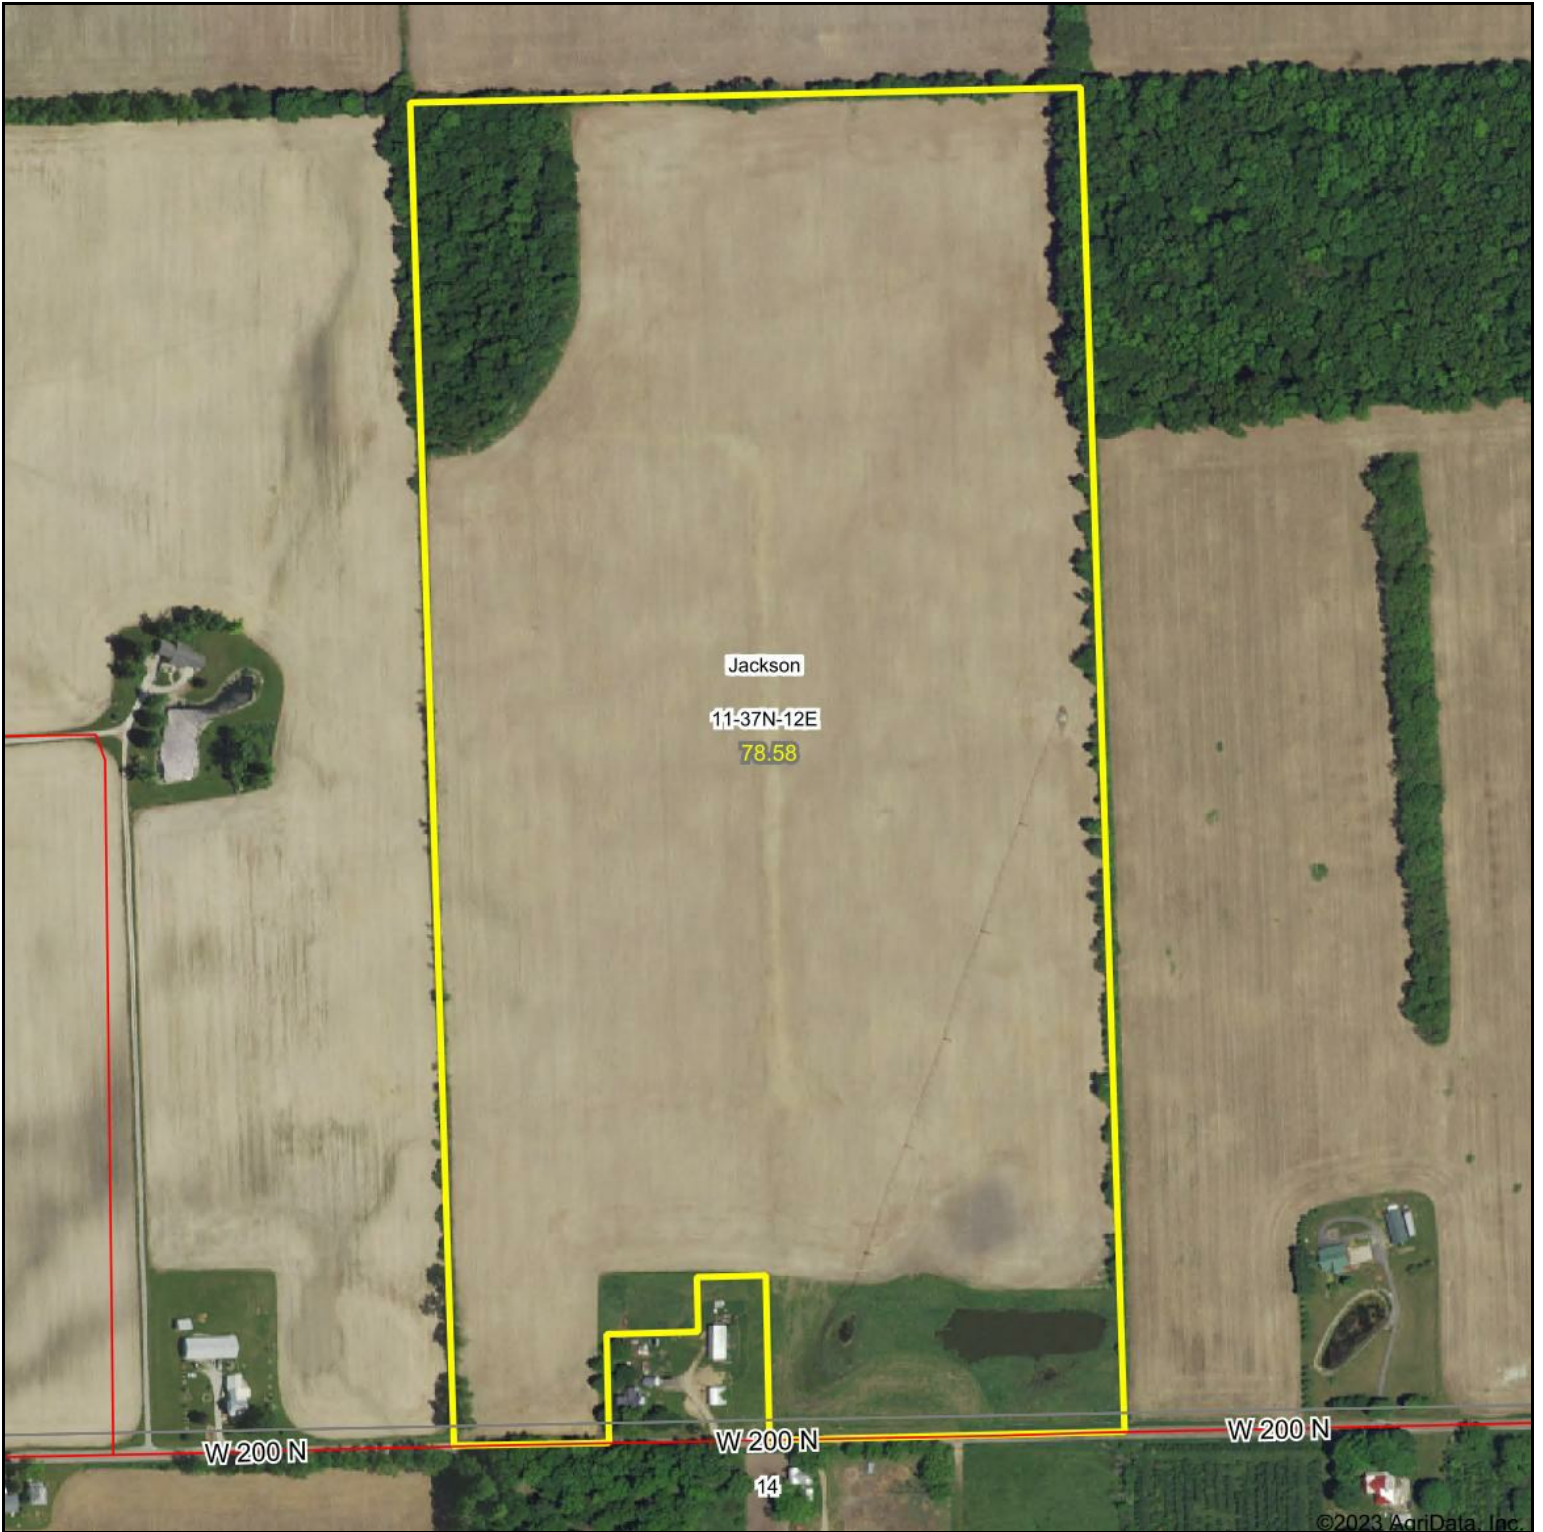

Pocock Map

©2023 AgriData, Inc.

Map Center: 41° 40' 28.35, -85° 6' 52.85

Maps Provided By:

© AgriData, Inc. 2023 www.AgriDataInc.com

11-37N-12E
Steuben County
Indiana

4/4/2023