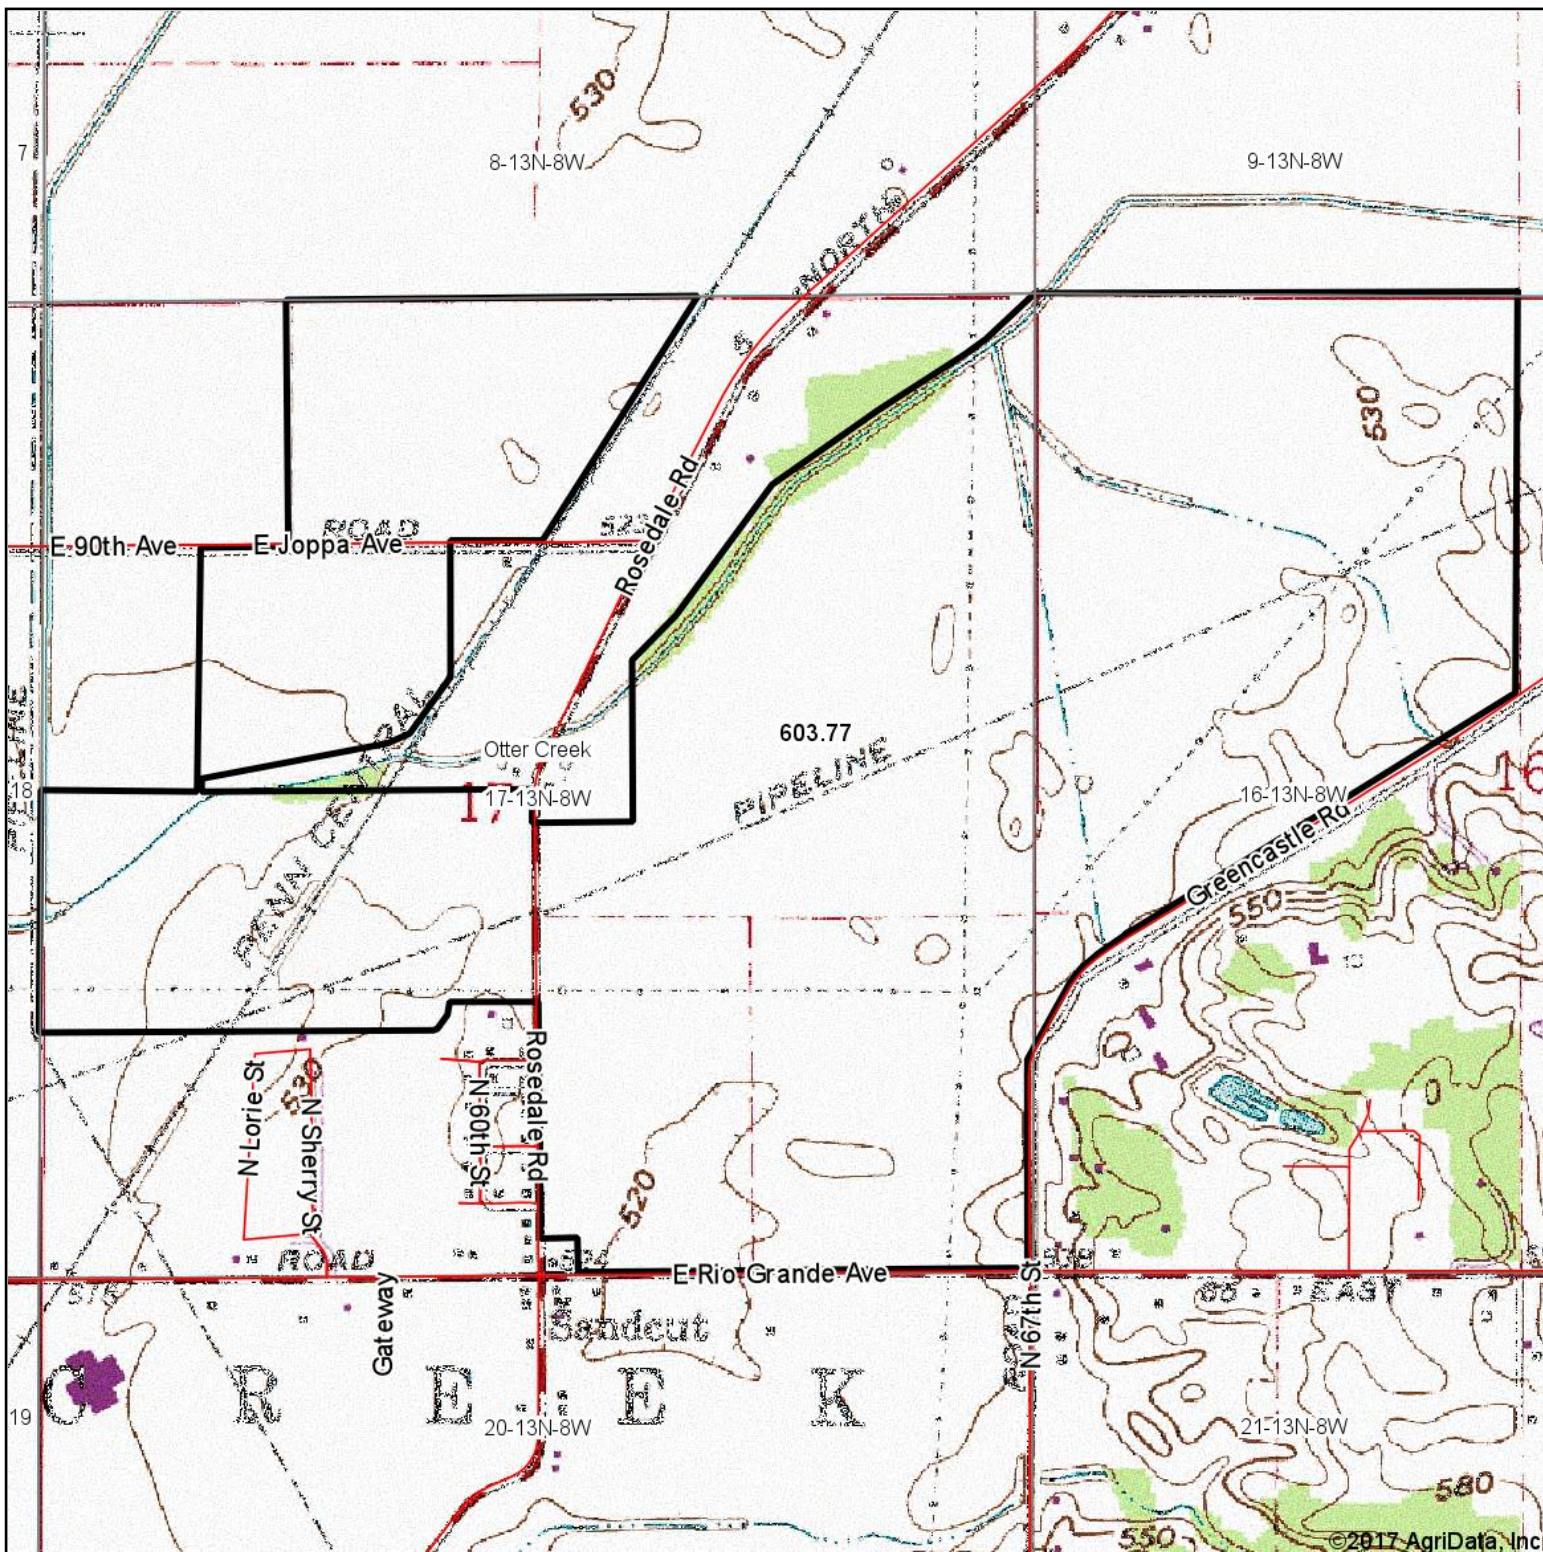

# Topography Map

map center: 39° 34' 19.88, -87° 19' 8.81

Maps Provided By:

© AgriData, Inc. 2017

www.AgriDataInc.com

**17-13N-8W**  
**Vigo County**  
**Indiana**

8/16/2017