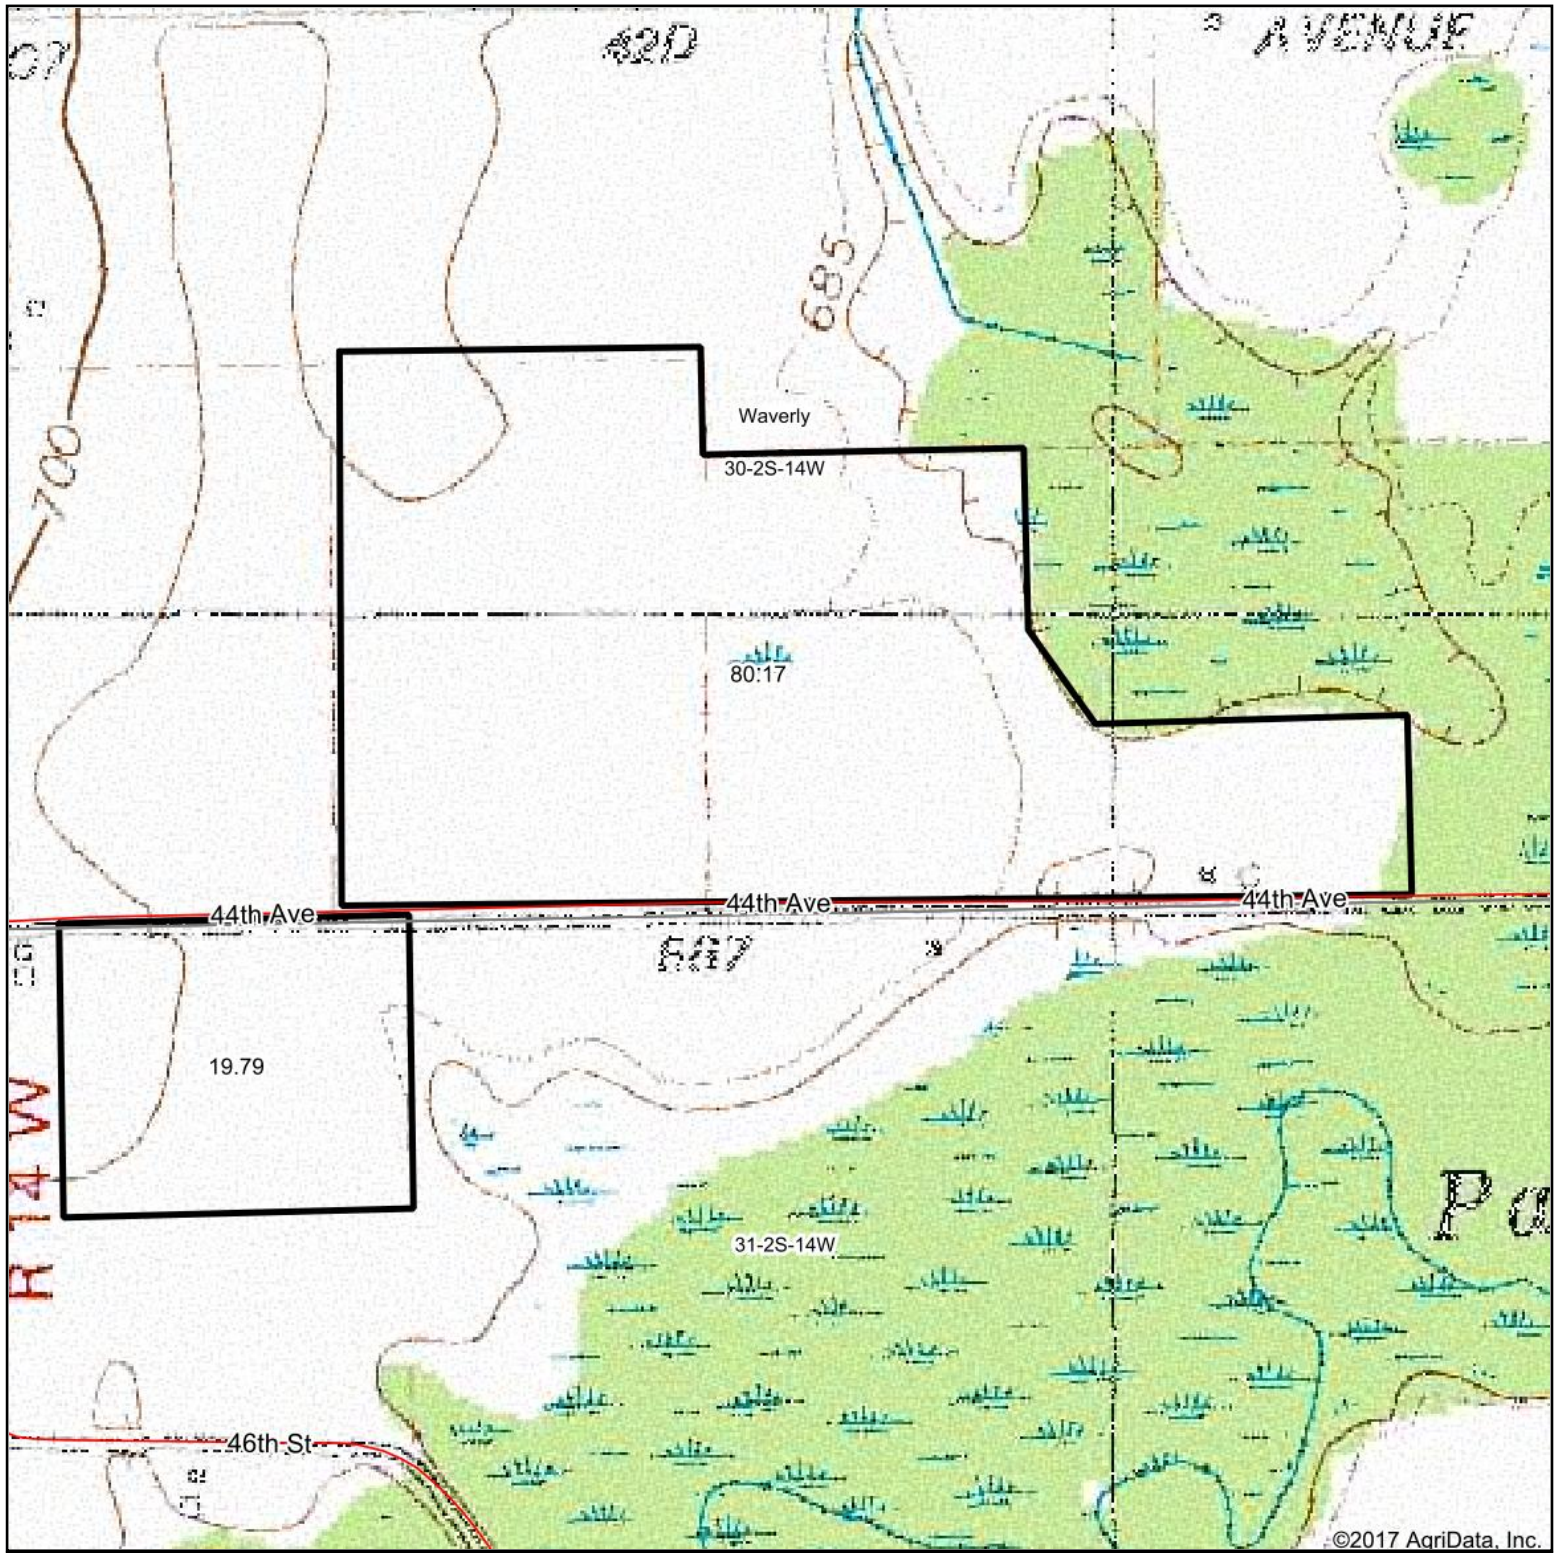

Topography Map

©2017 AgriData, Inc.

map center: 42° 15' 33.56, -85° 59' 6.76

Maps Provided By:

© AgriData, Inc. 2017

www.AgriDataInc.com

30-2S-14W
Van Buren County
Michigan

10/31/2017