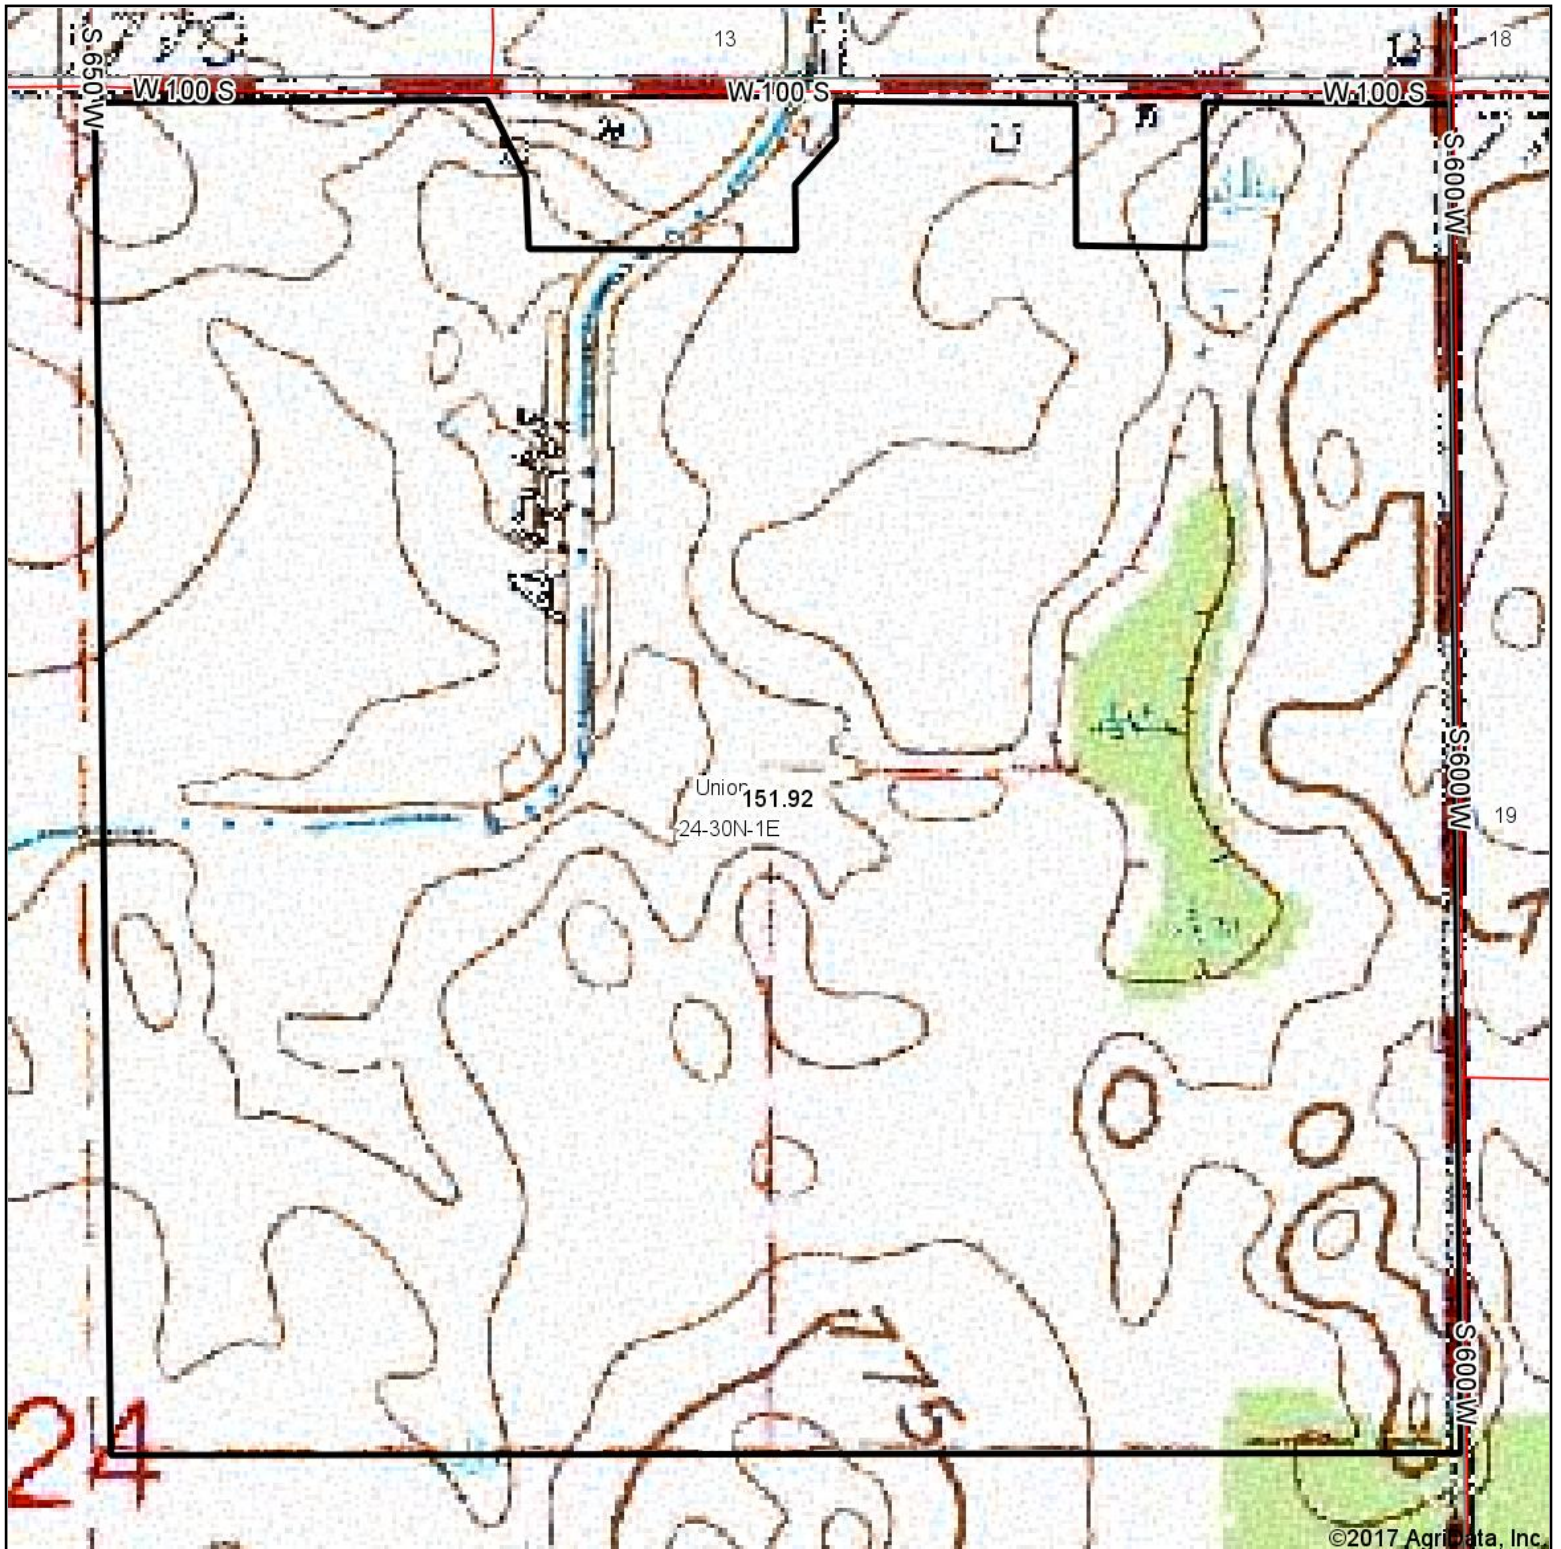

Topography Map

©2017 AgriData, Inc.

map center: 41° 2' 10.94, -86° 21' 41.72

Maps Provided By:

© AgriData, Inc. 2017

www.AgriDataInc.com

24-30N-1E
Fulton County
Indiana

2/6/2017