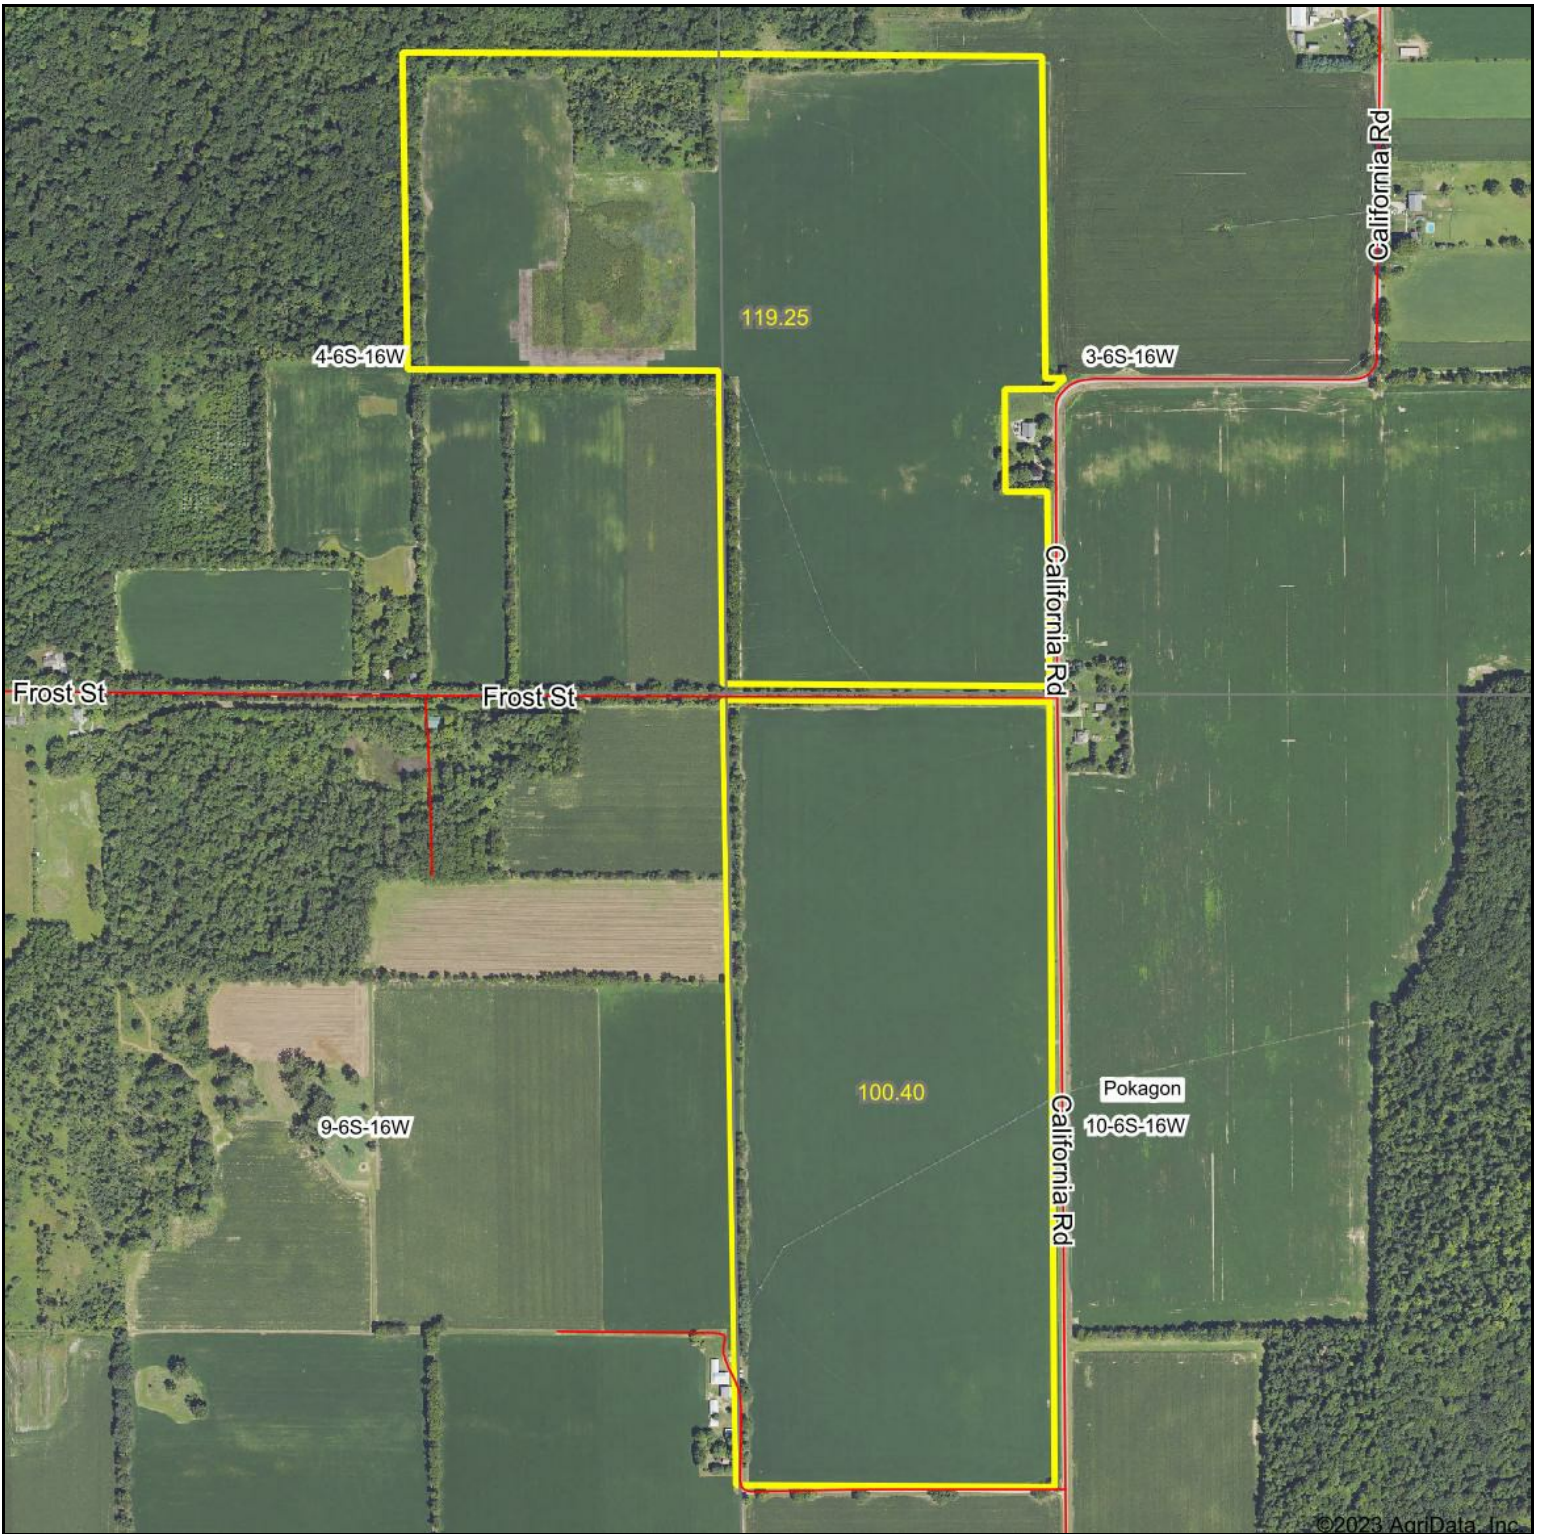

Keller Map

Map Center: 41° 58' 11.31, -86° 9' 55.11

Maps Provided By:
surety
CUSTOMIZED ONLINE MAPPING
© AgriData, Inc. 2023 www.AgriDataInc.com

10-6S-16W
Cass County
Michigan