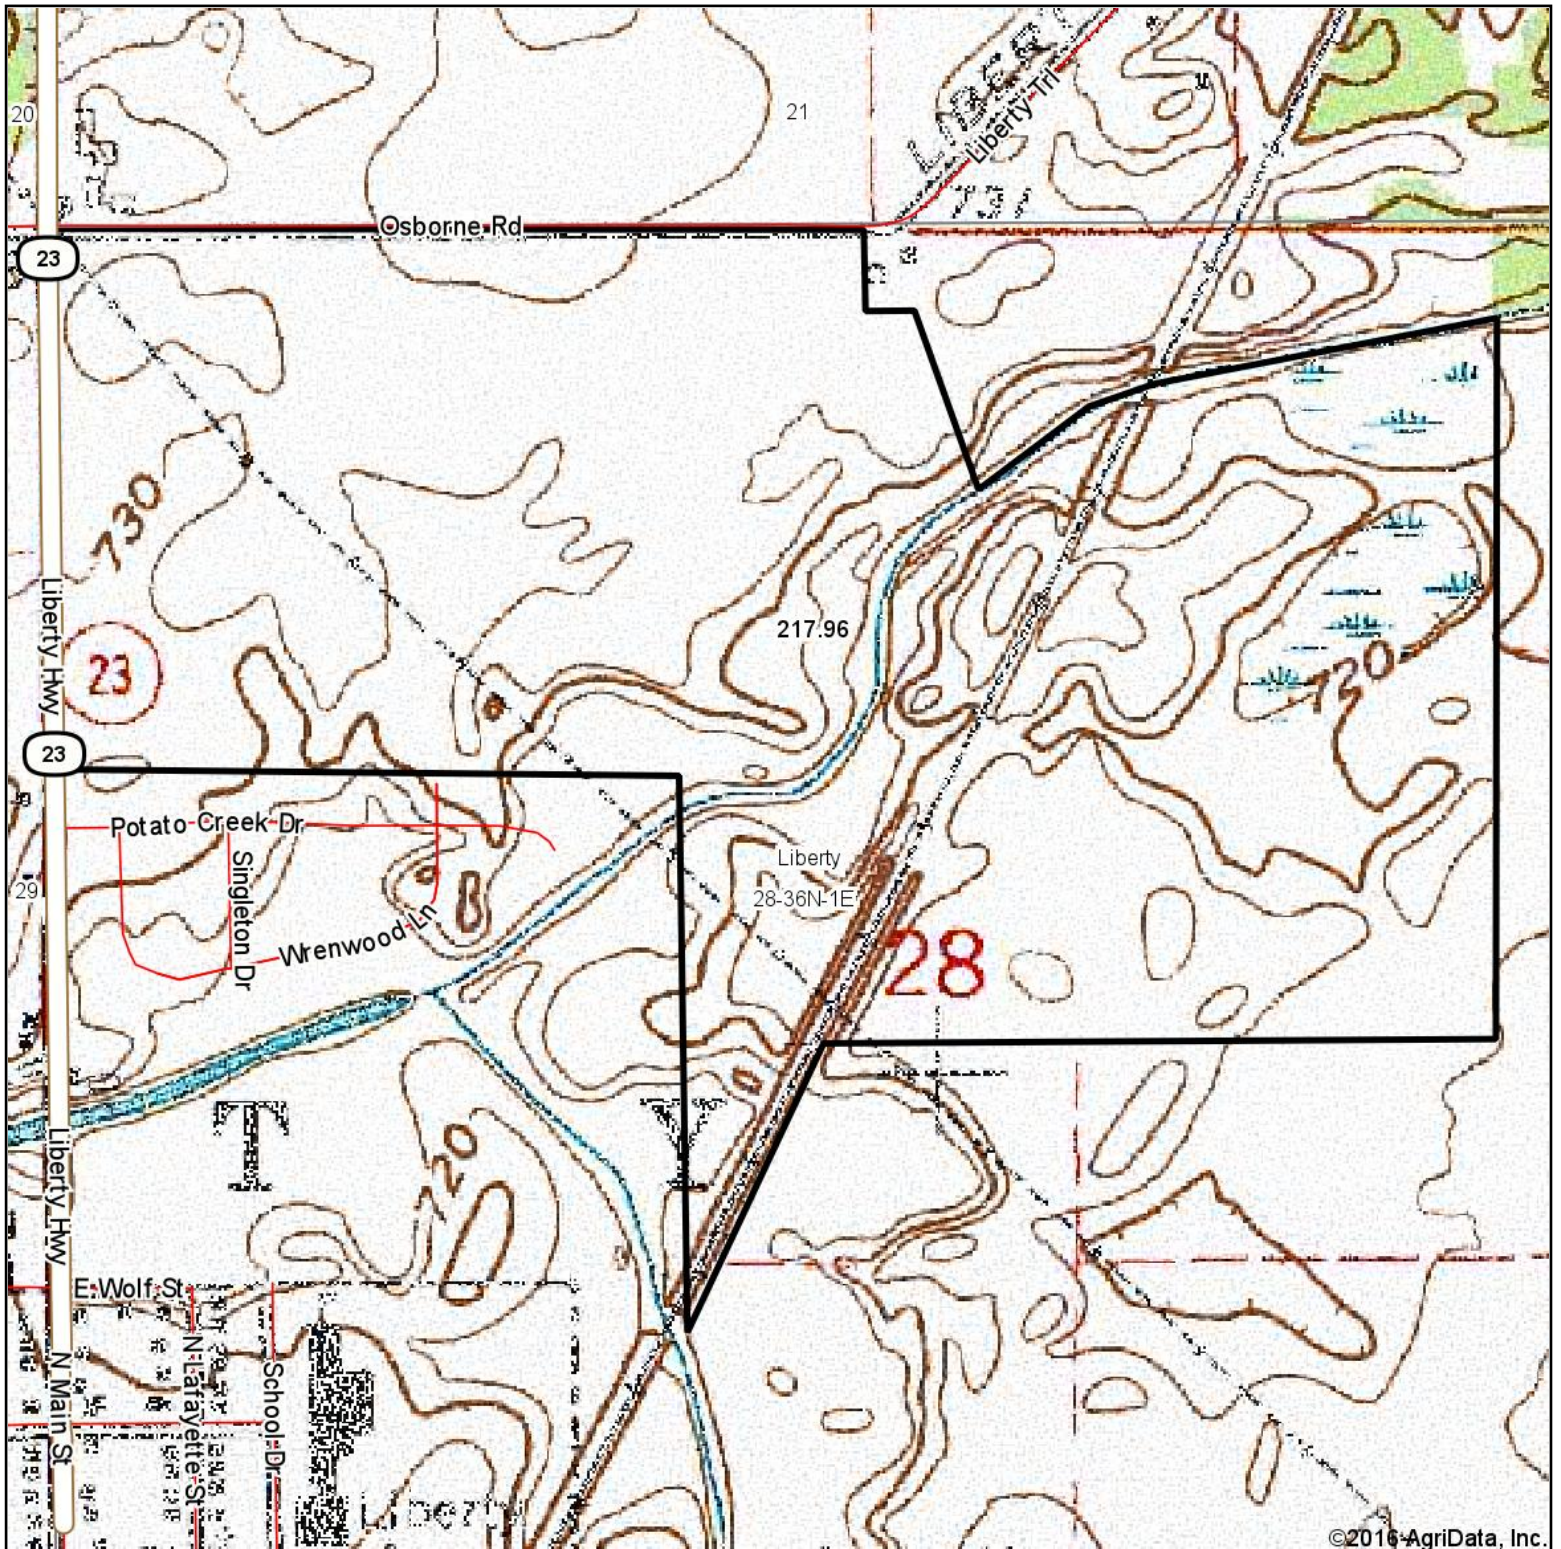

Topography Map

©2016 AgriData, Inc.

map center: 41° 32' 39.42, -86° 25' 6.73

28-36N-1E
St Joseph County
Indiana

11/8/2016

Maps Provided By:

© AgriData, Inc. 2016 www.AgriDataInc.com