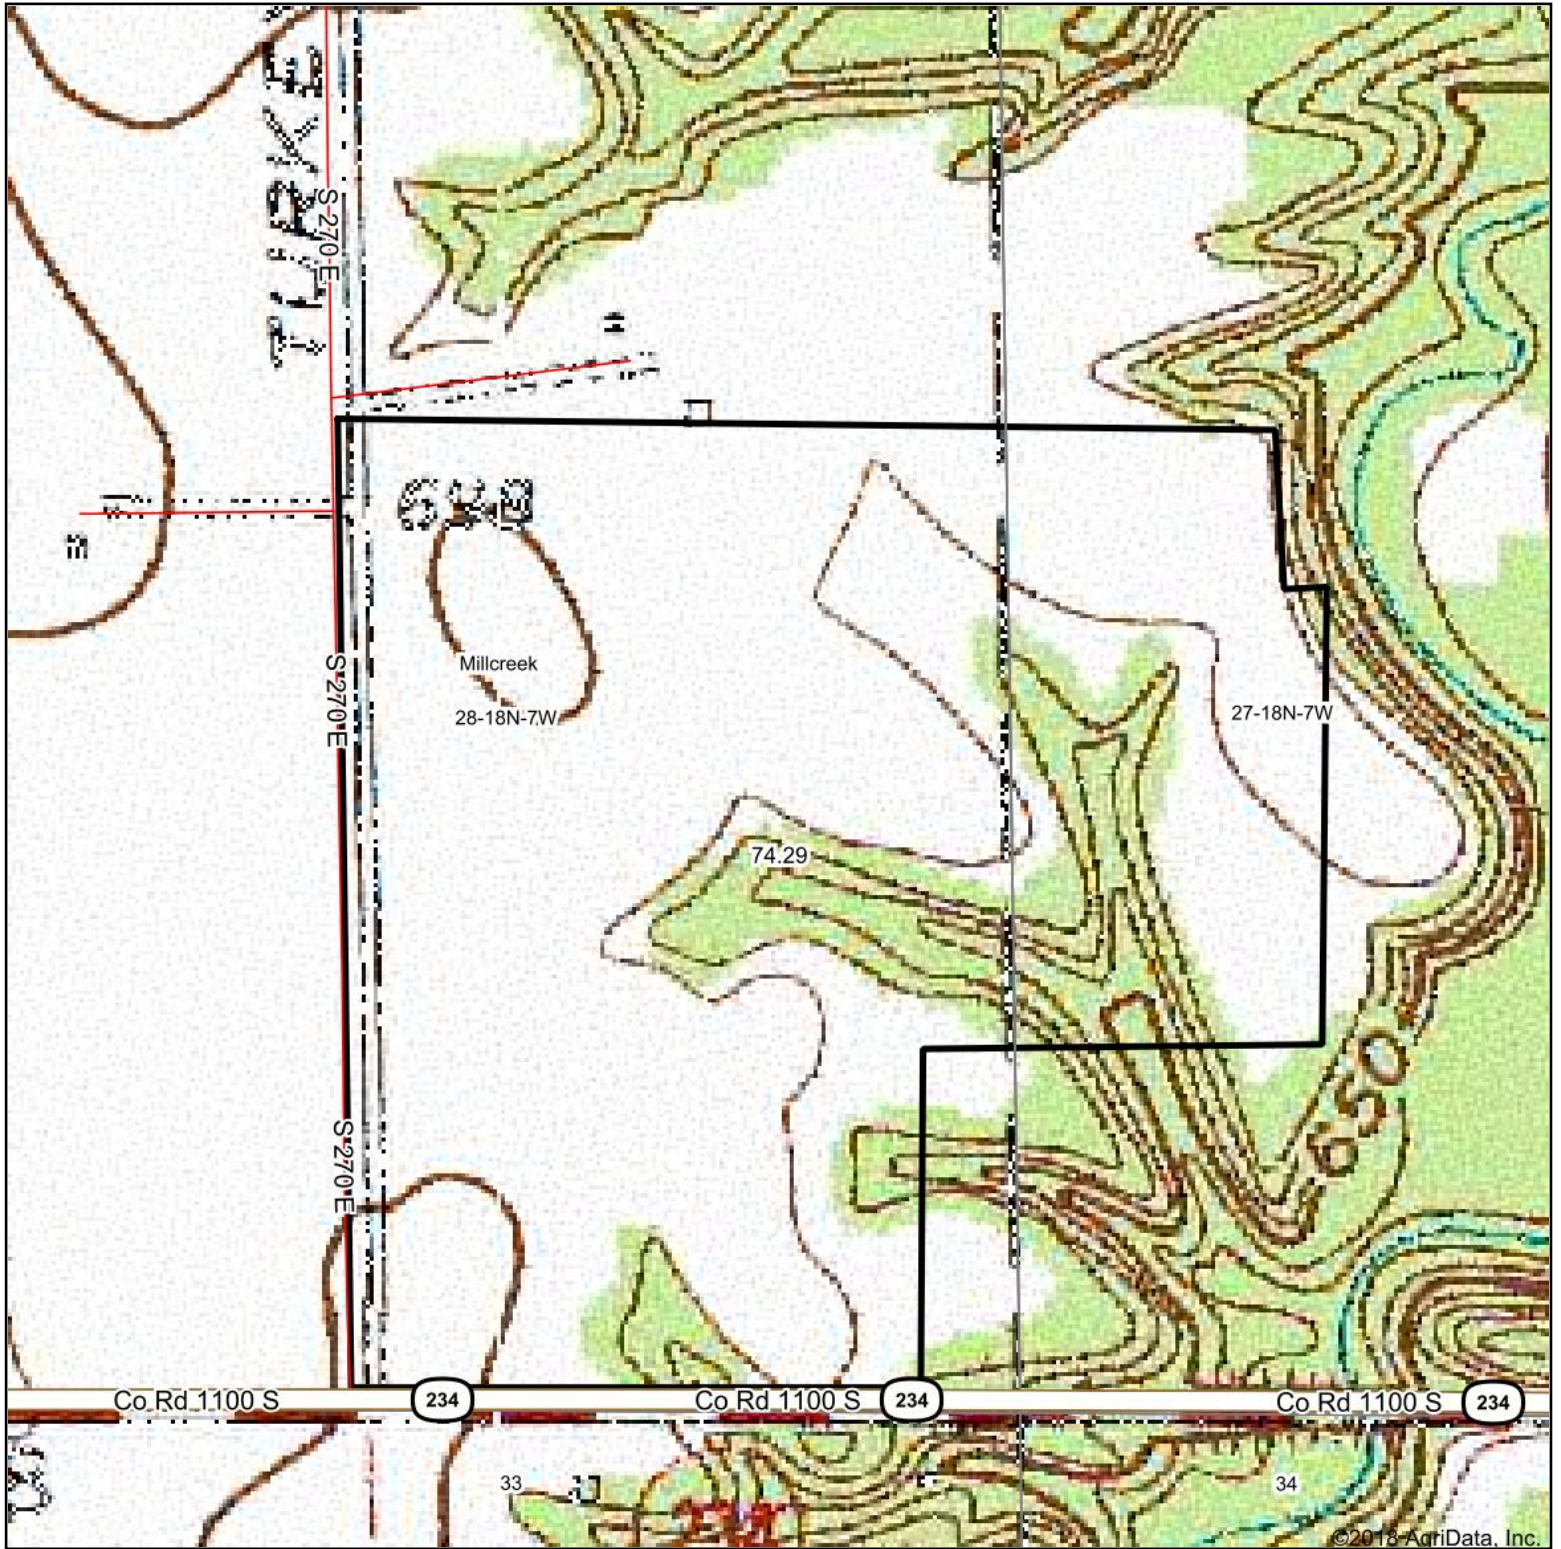

Topography Map

©2018 AgriData, Inc.

map center: 39° 58' 15.96, -87° 12' 22.86

28-18N-7W
Fountain County
Indiana

3/21/2018