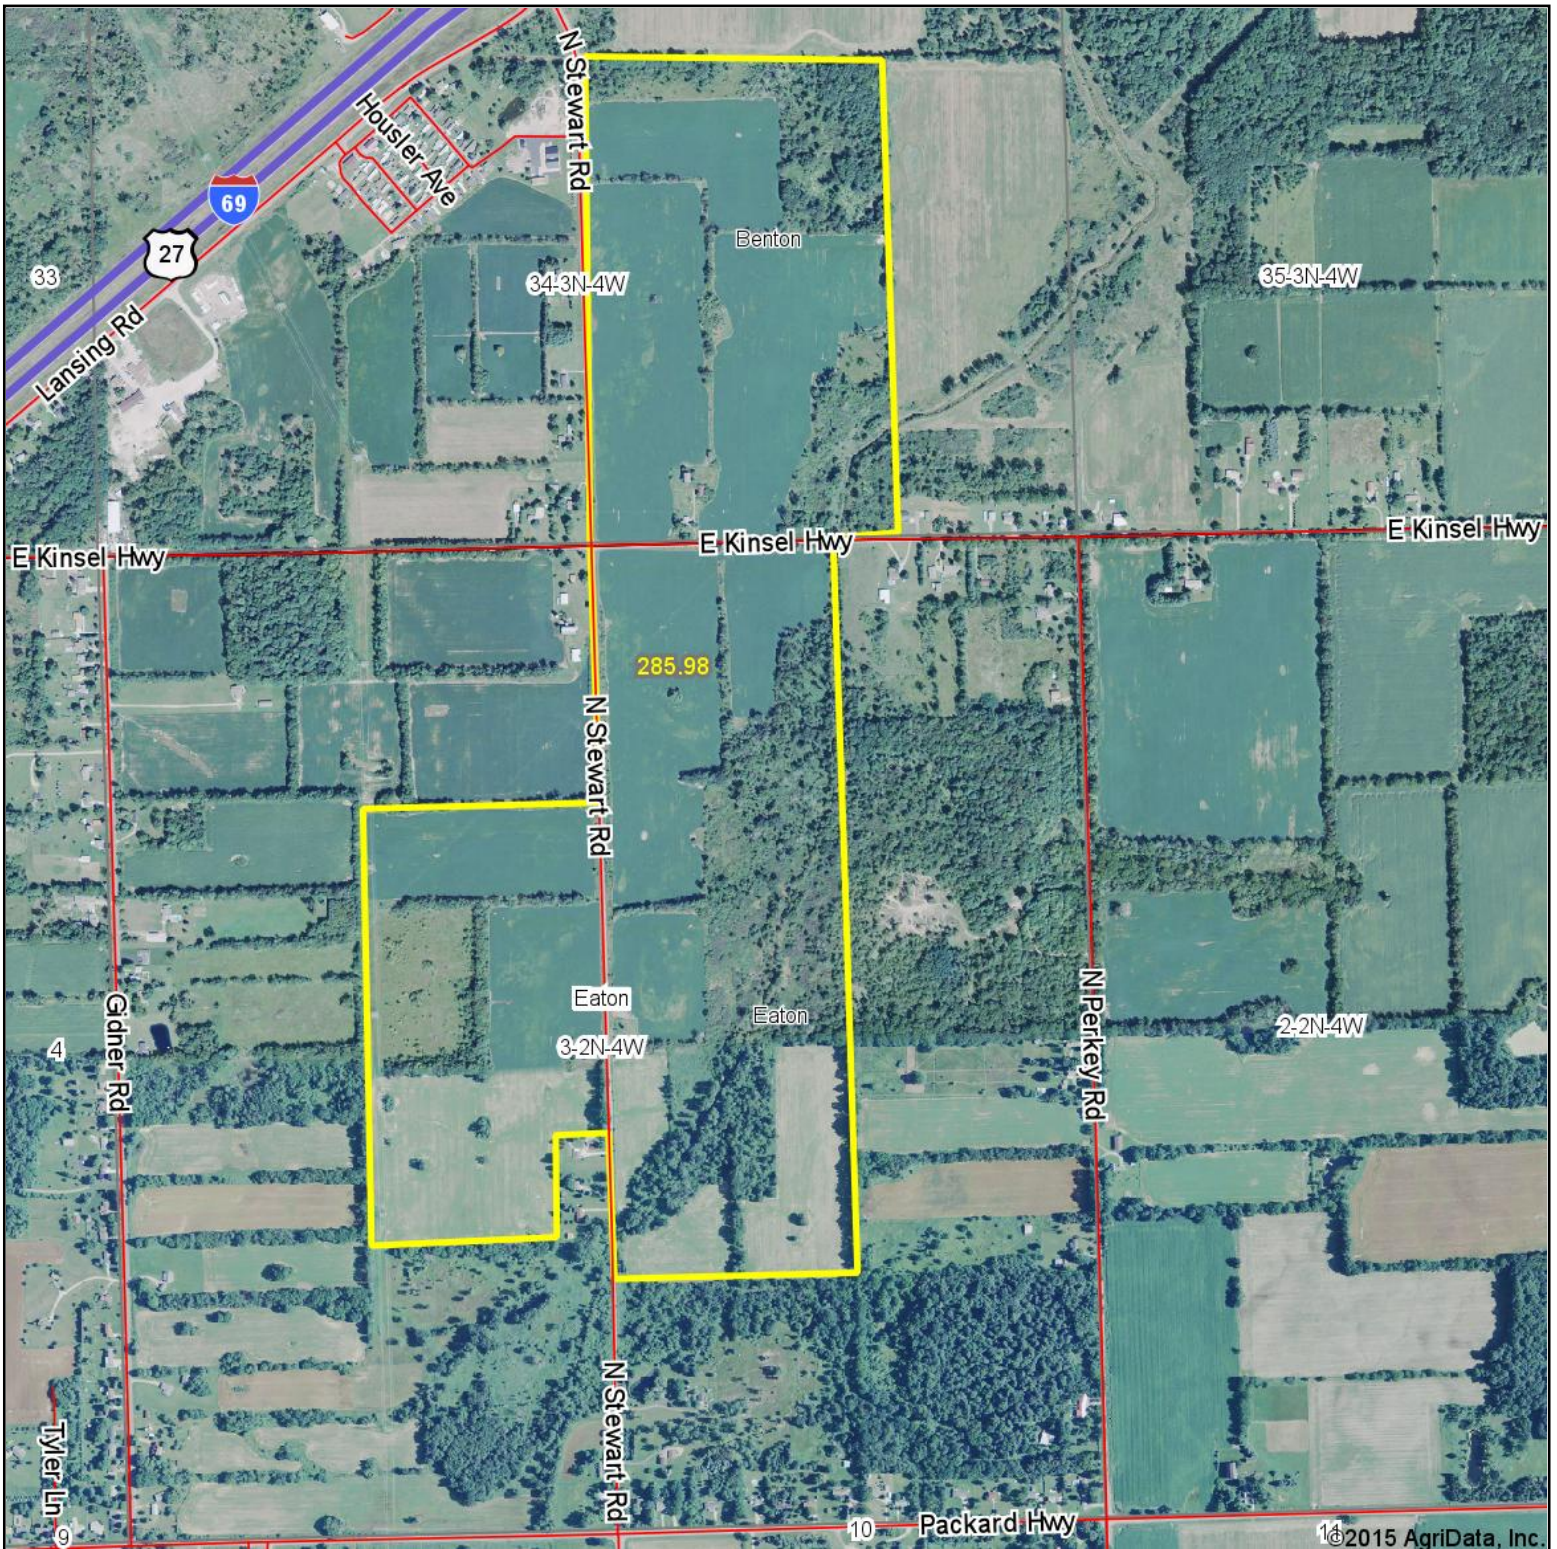

Aerial Map

map center: 42° 35' 35.89, 84° 45' 53.28

Maps Provided By:

CUSTOMIZED ONLINE MAPPING
© Agridata, Inc. 2015 www.AgridataInc.com

3-2N-4W
Eaton County
Michigan

10/19/2015