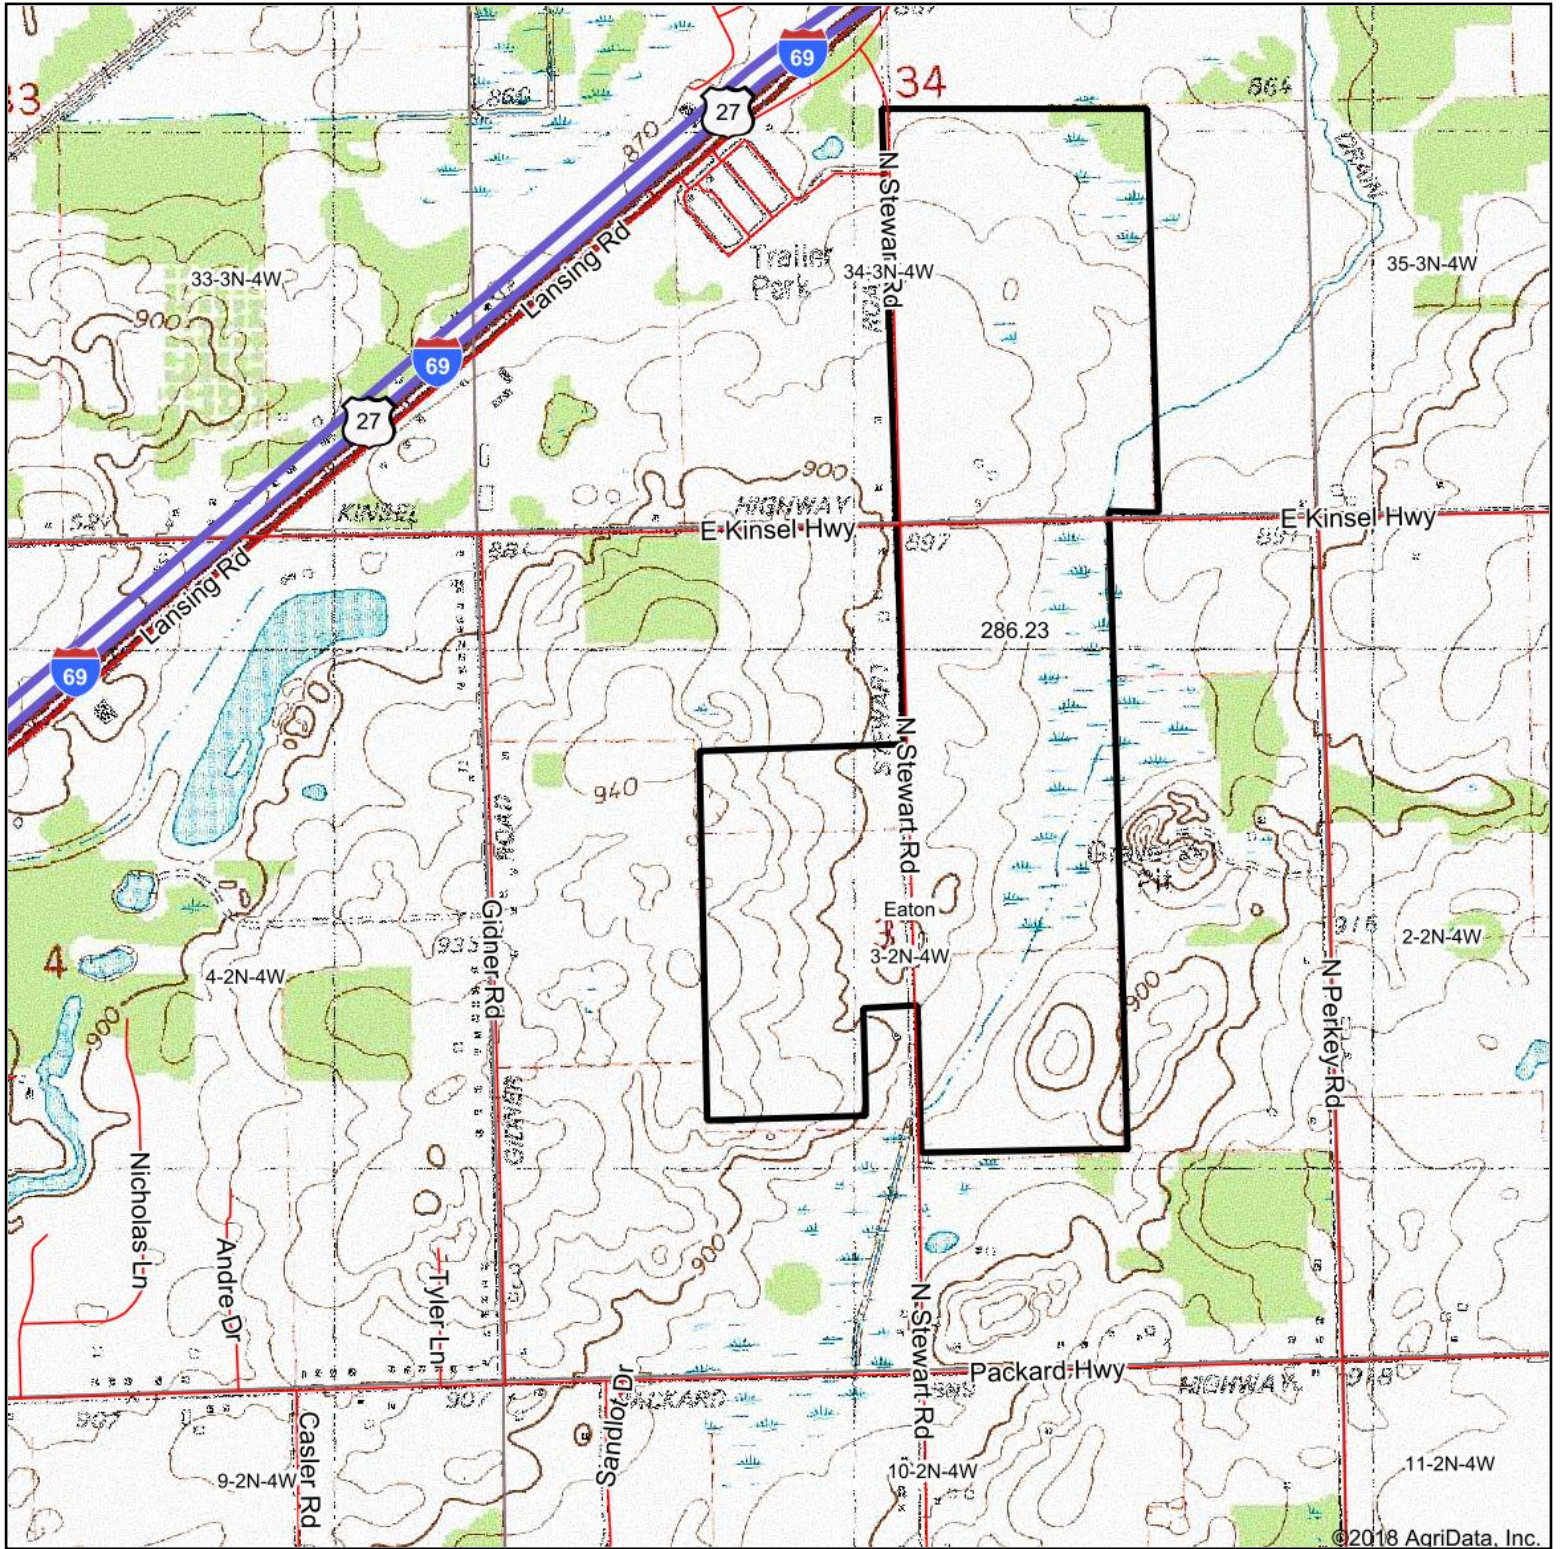

Topography Map

map center: 42° 35' 33.13, -84° 46' 17.13

0ft 1394ft 2789ft

Maps Provided By:

© Agridata, Inc. 2018

www.AgridataInc.com

3-2N-4W
Eaton County
Michigan

6/29/2018