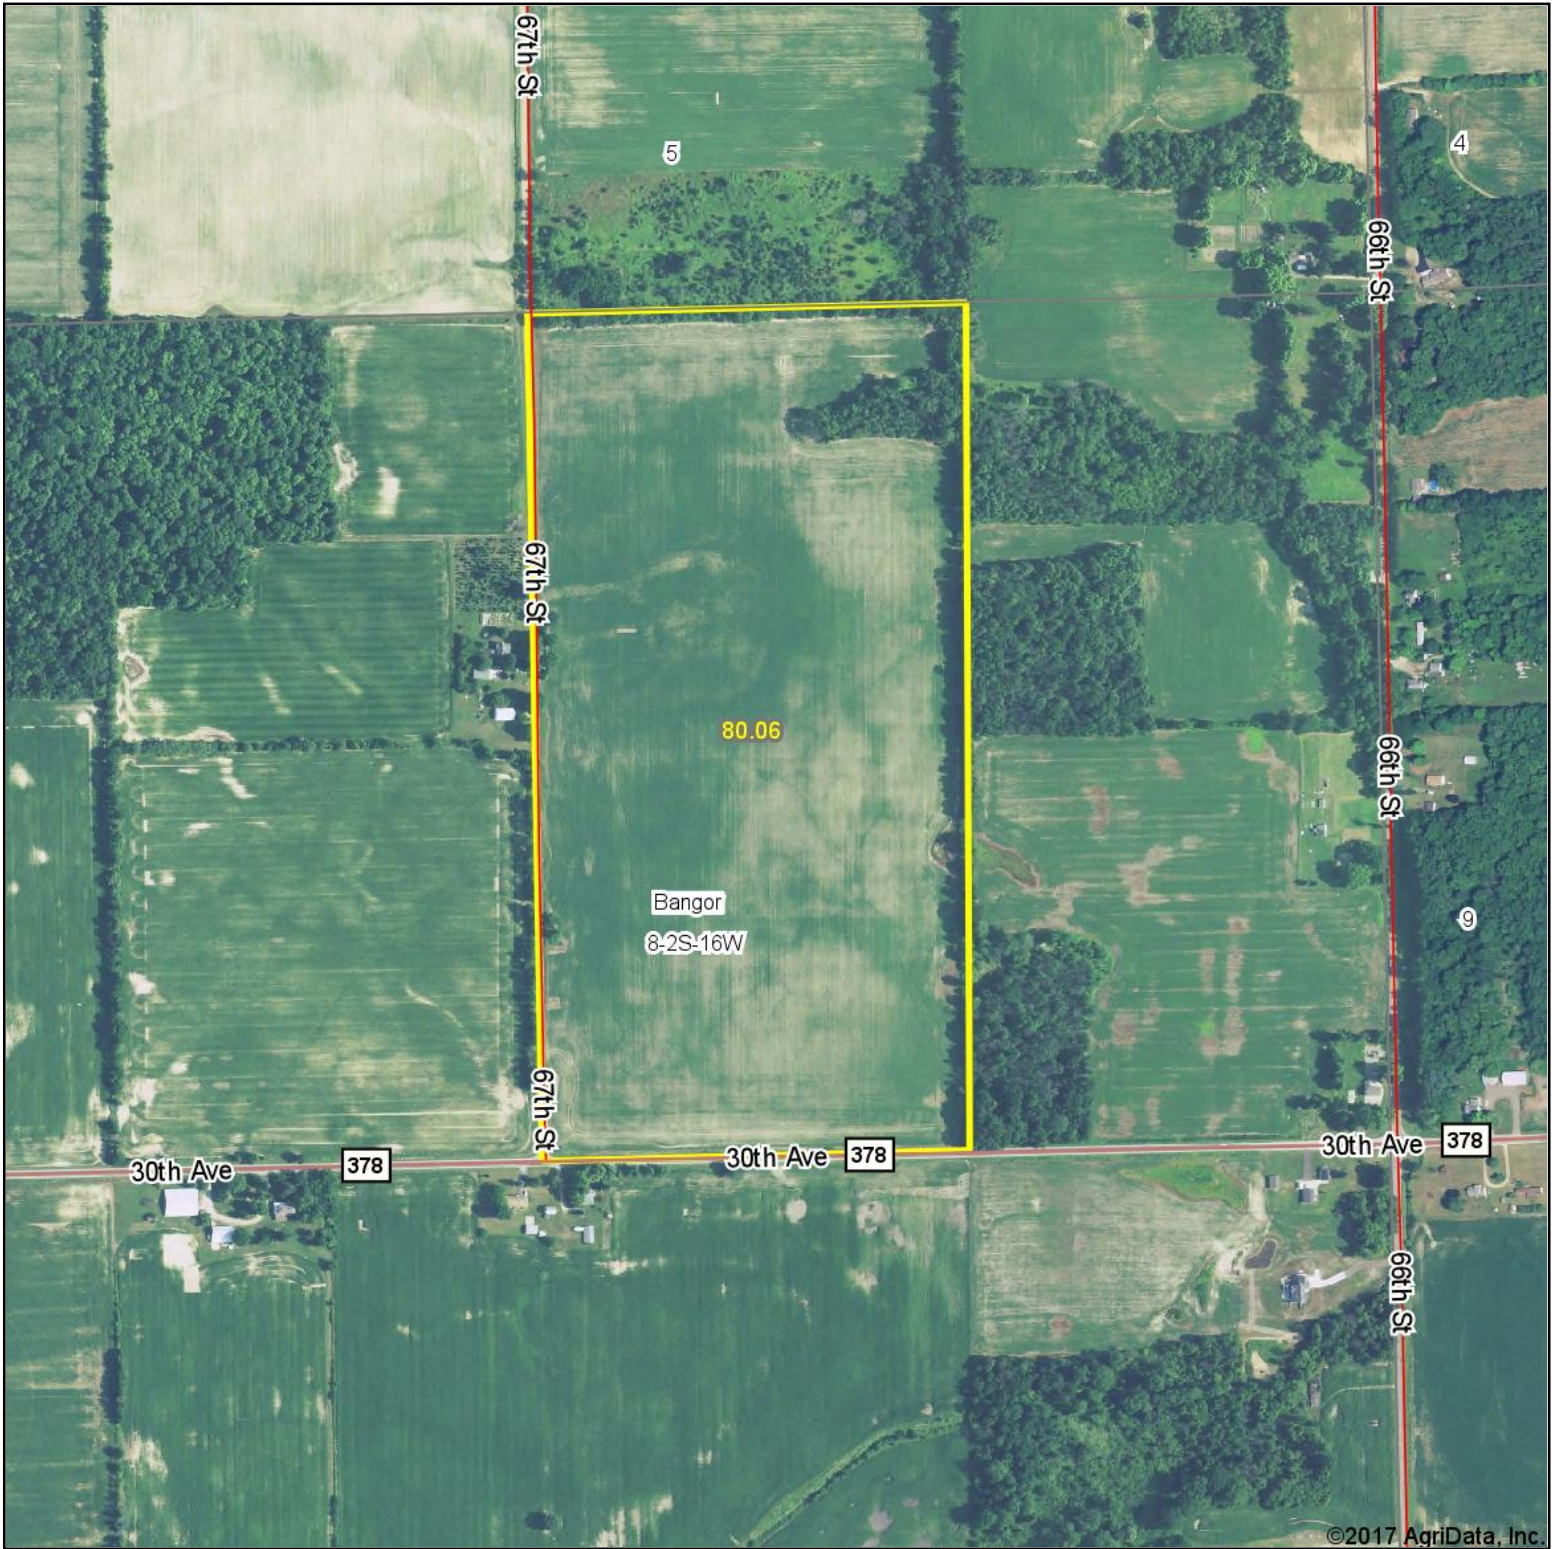

Aerial Map

map center: 42° 18' 41.57, -86° 11' 37.66

8-2S-16W
Van Buren County
Michigan

5/29/2017