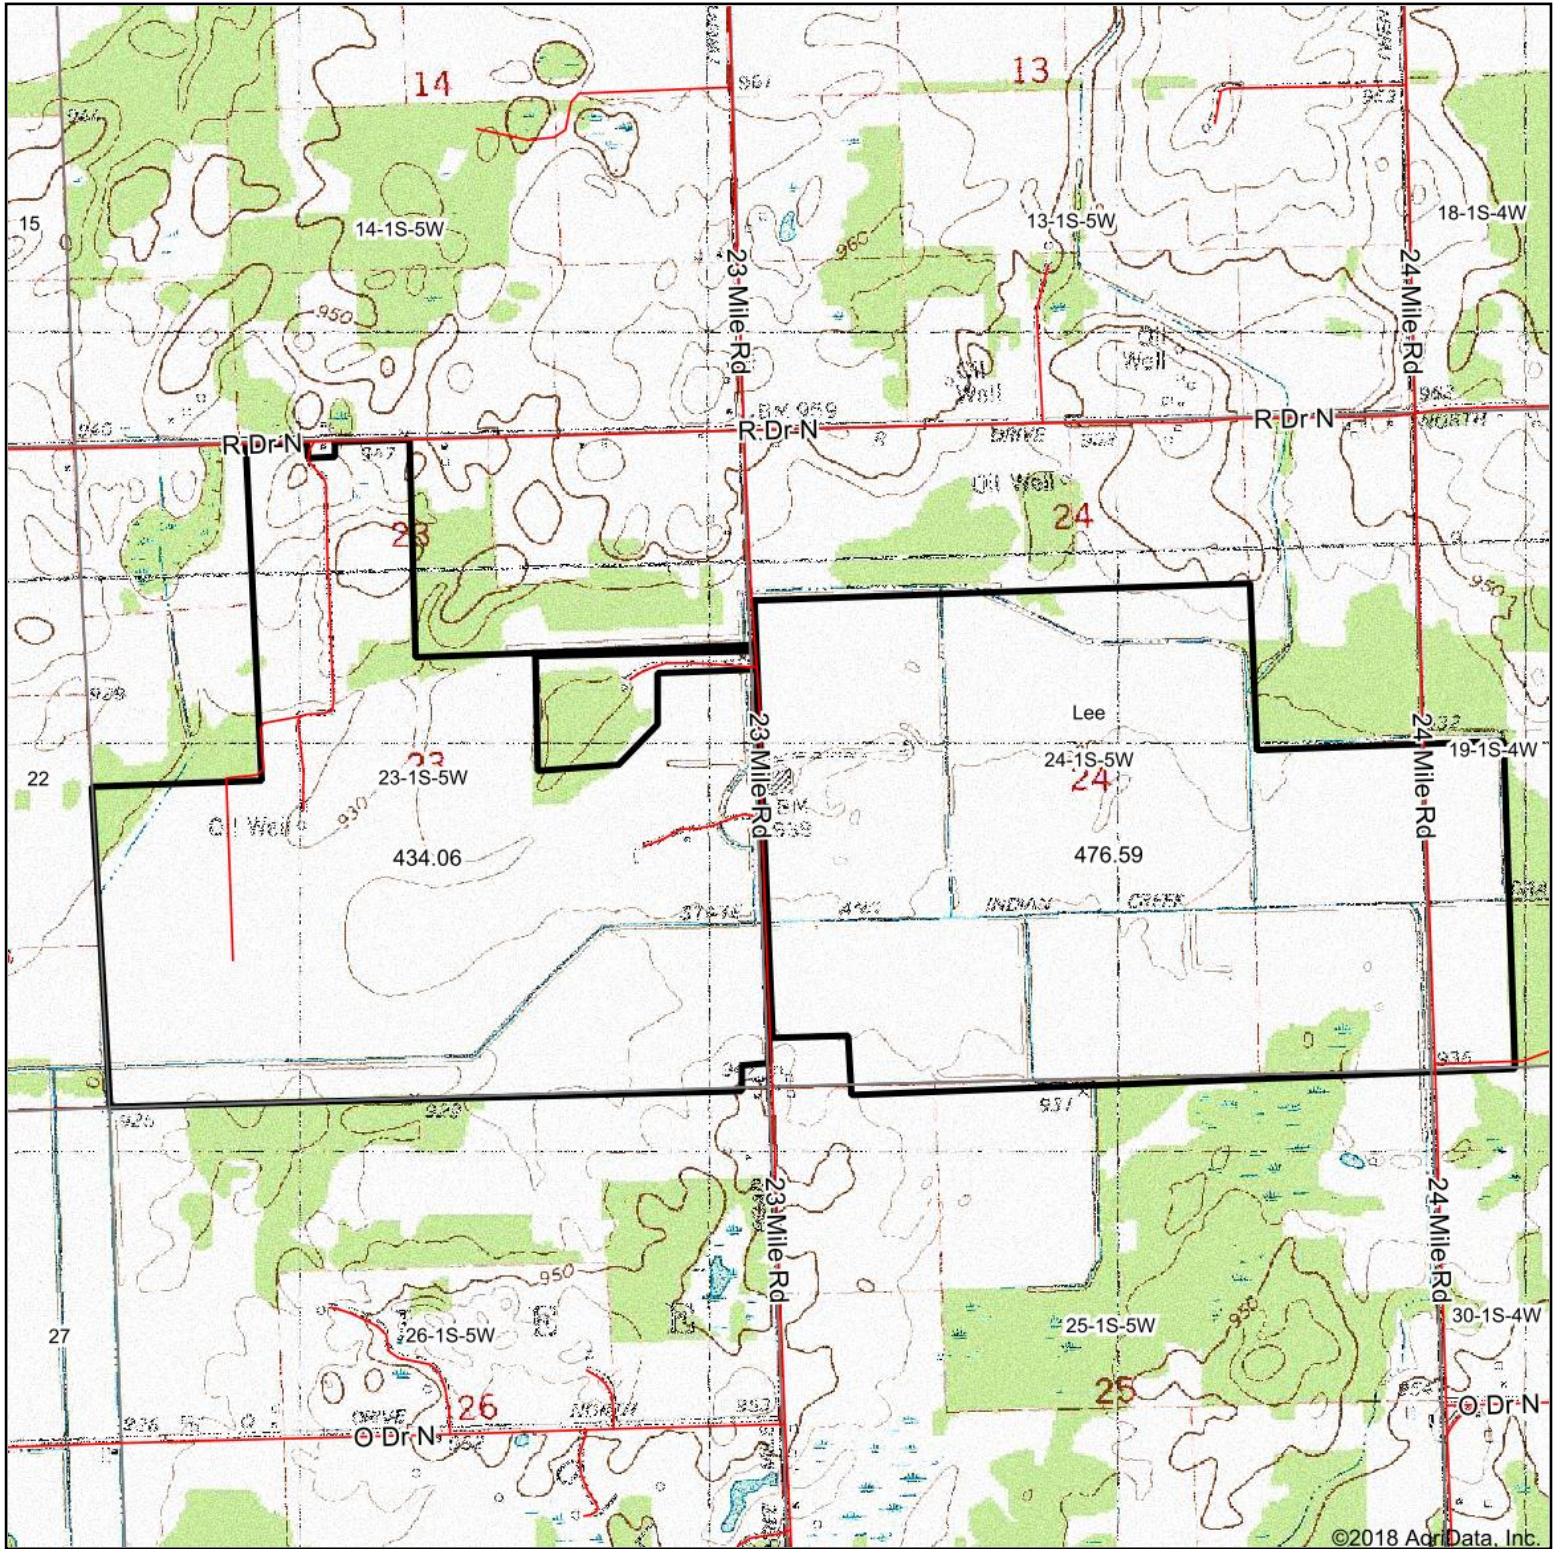

Topography Map

©2018 AgriData, Inc.

map center: 42° 22' 13.2, -84° 50' 53.96

0ft 1768ft 3537ft

Maps Provided By:

© Agridata, Inc. 2018

www.AgridataInc.com

24-1S-5W
Calhoun County
Michigan