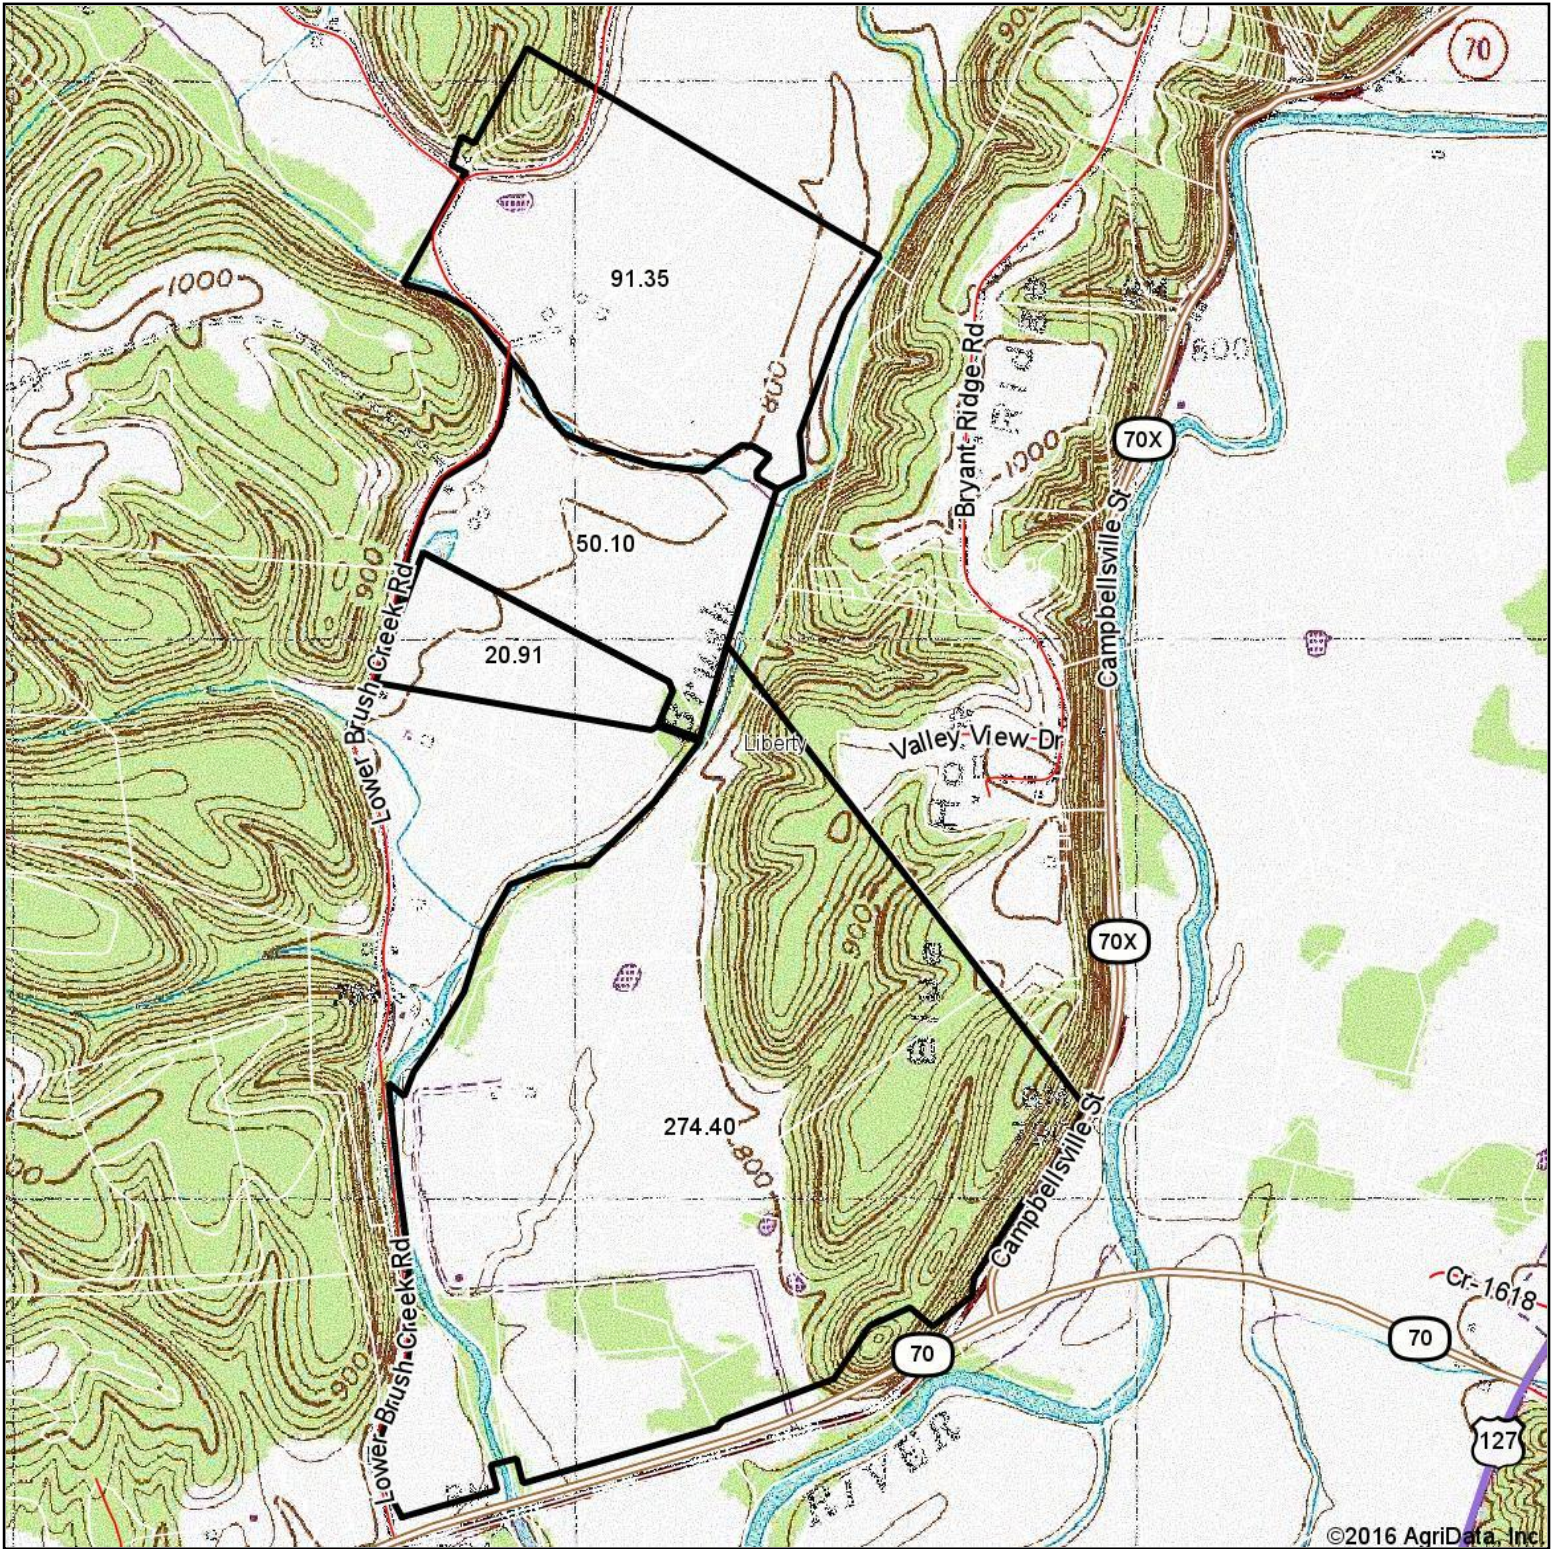

Topography Map

map center: 37° 18' 28.33, 84° 57' 53.35

Maps Provided By:

CUSTOMIZED ONLINE MAPPING
© AgriData, Inc. 2016 www.AgriDataInc.com

**Casey County
Kentucky**

4/25/2016