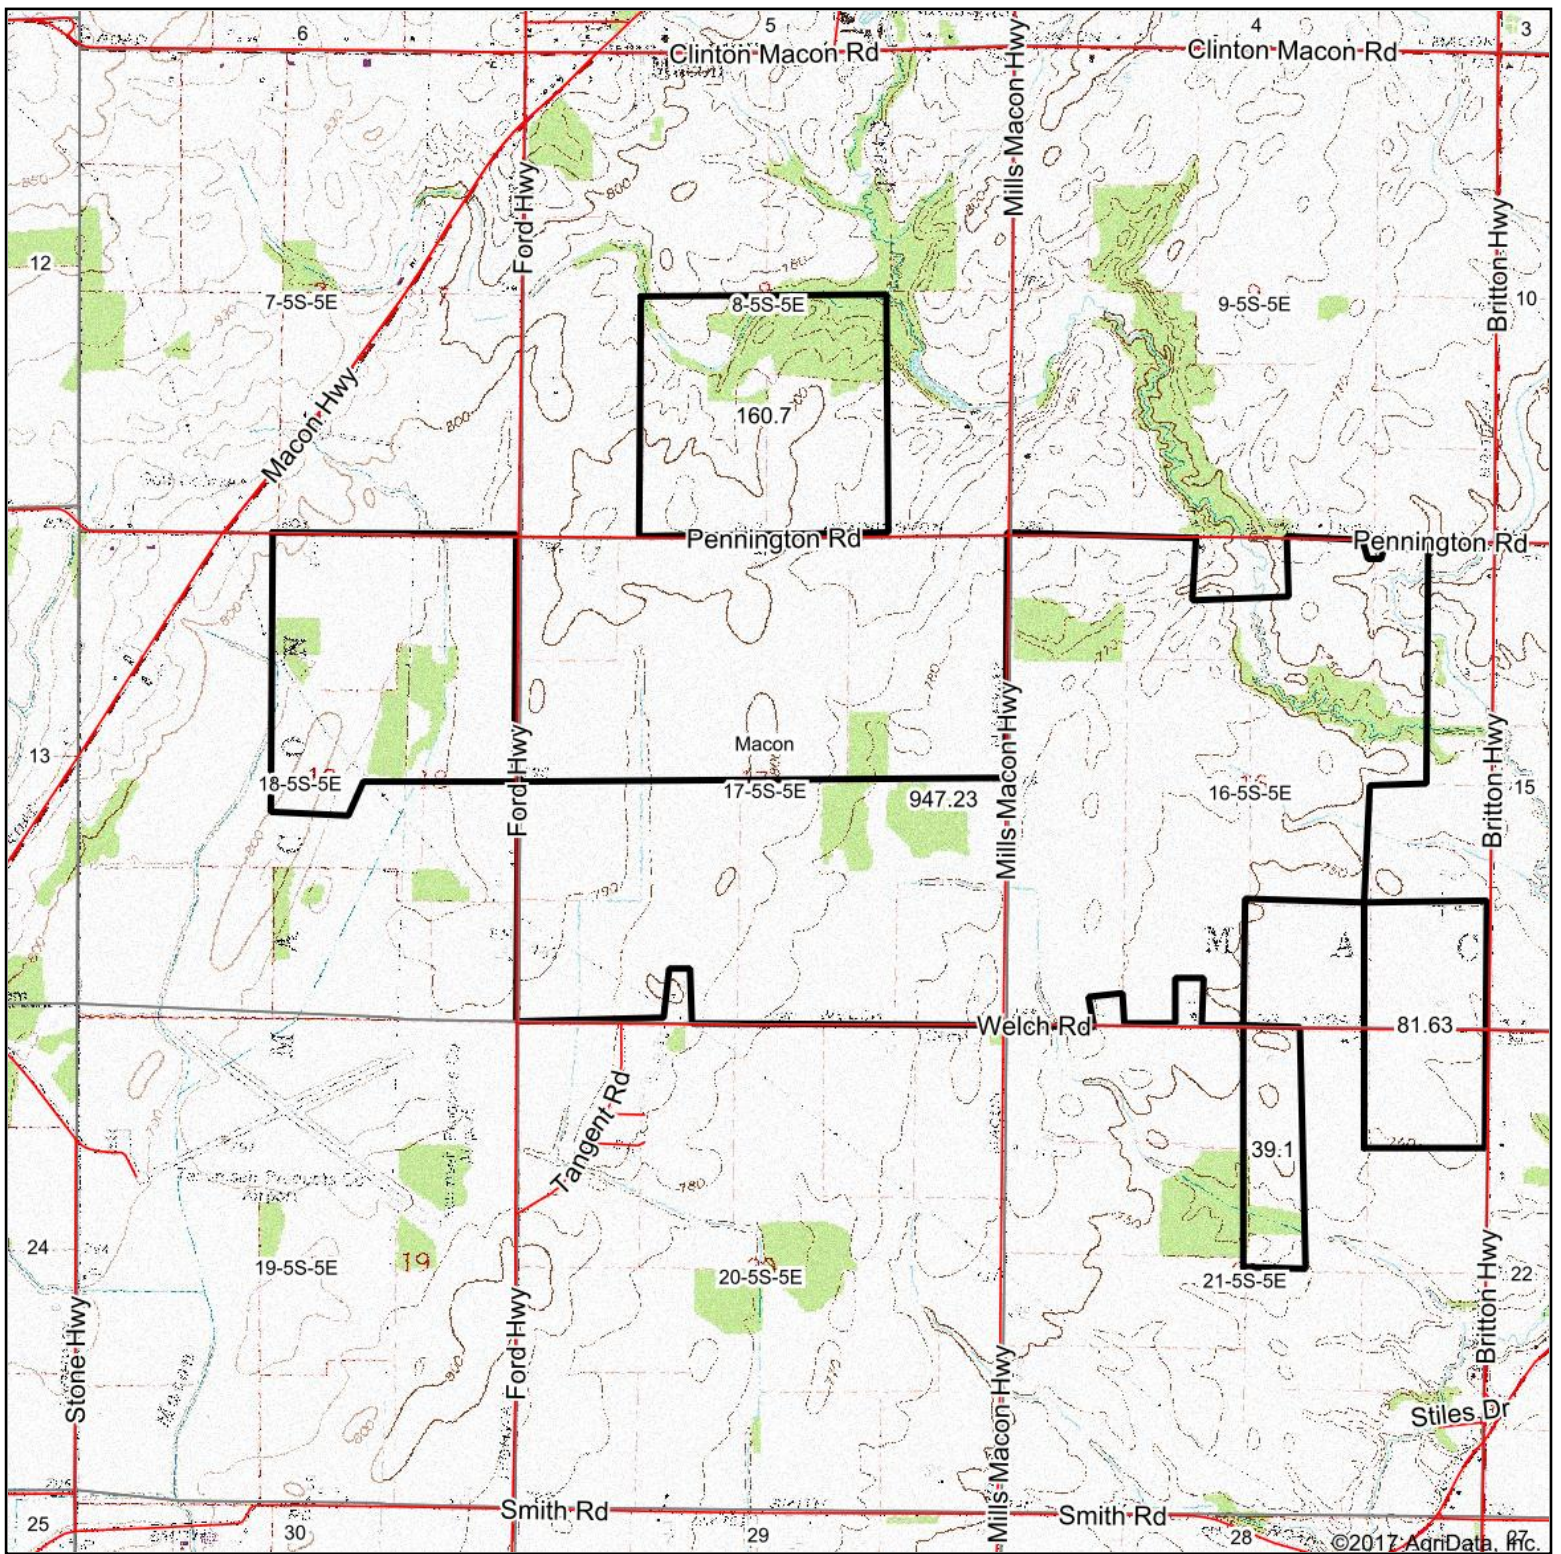

Topography Map

map center: 42° 2' 41.29, -83° 51' 36

17-5S-5E
Lenawee County
Michigan

10/2/2017

Maps Provided By:

© AgriData, Inc. 2017

www.AgriDataInc.com