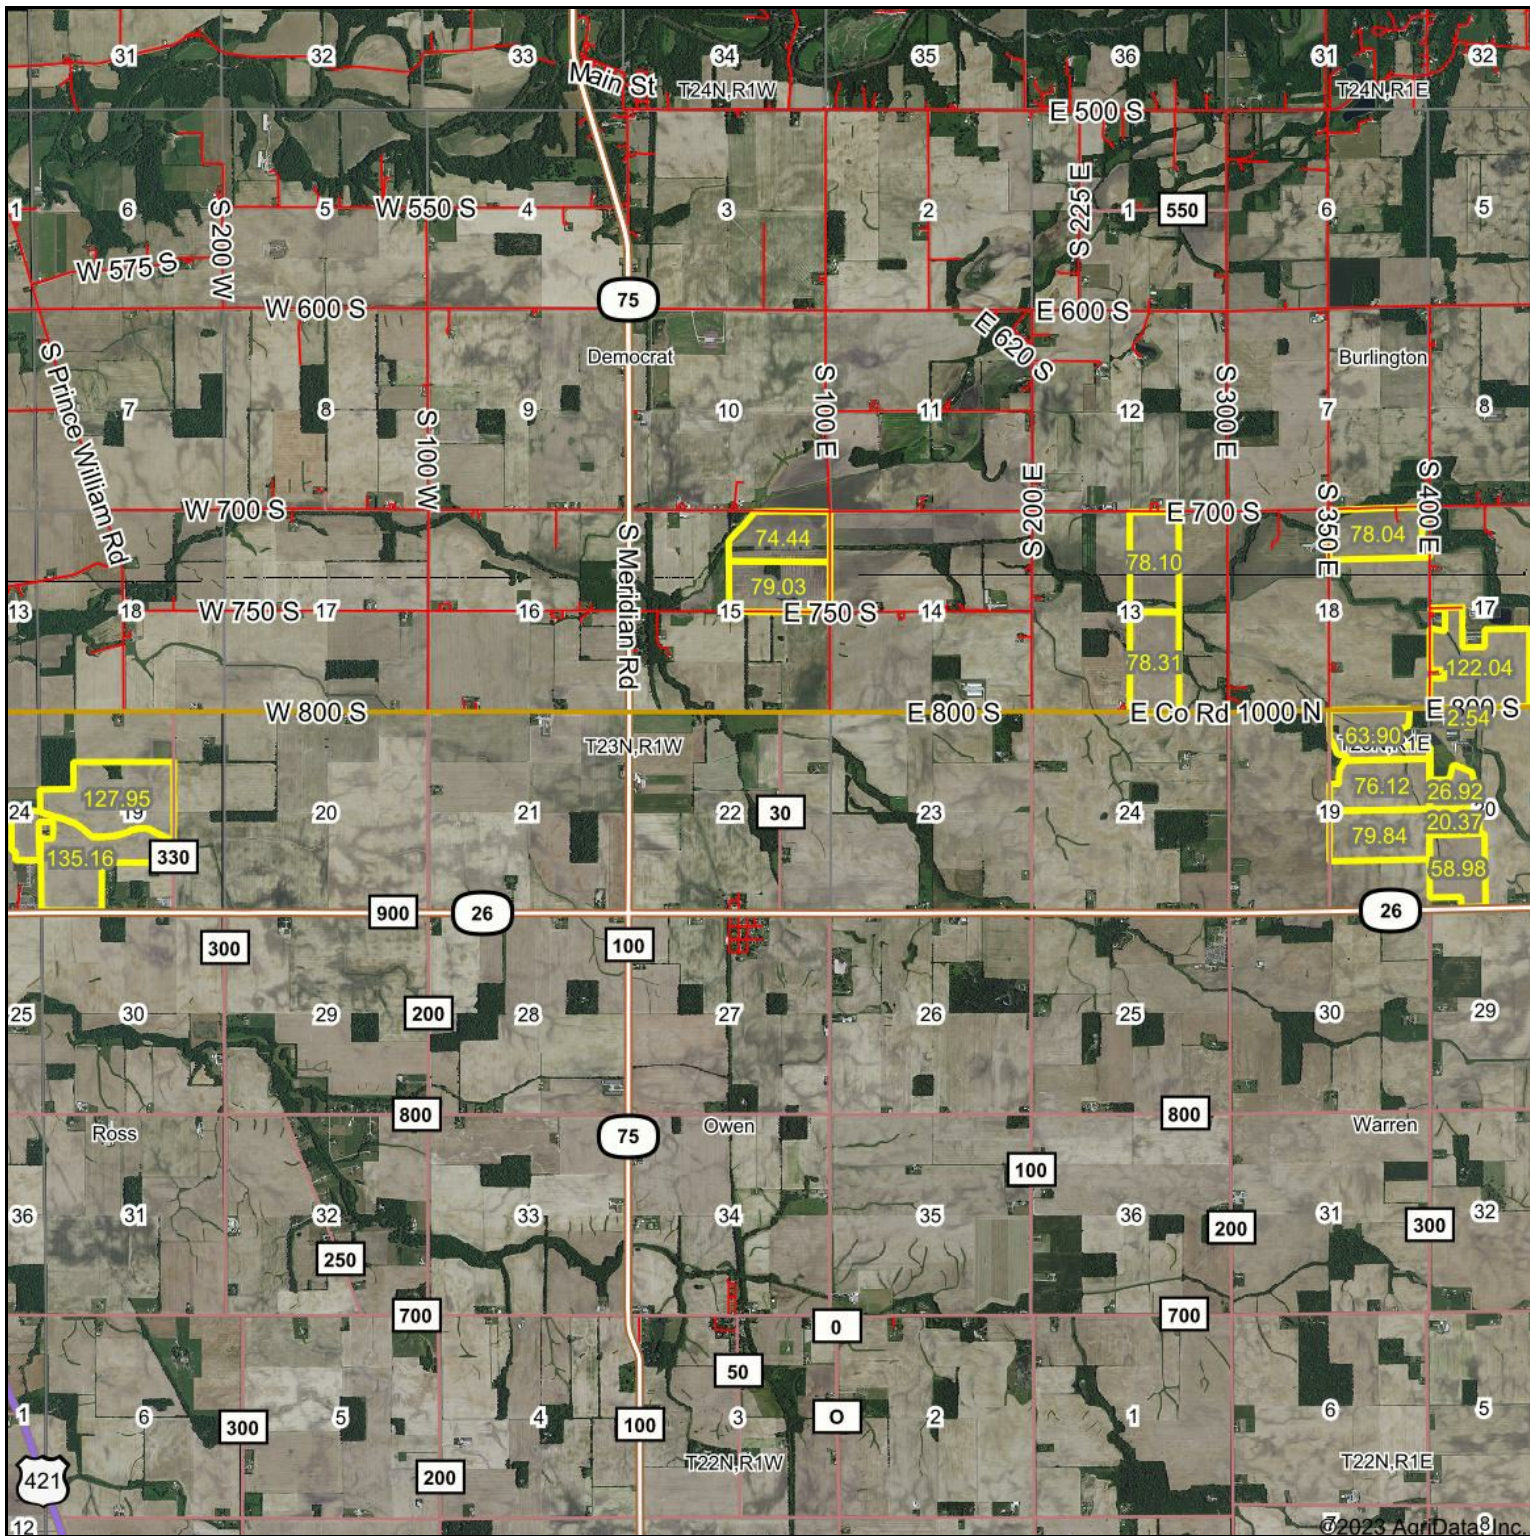

Unger Farm Map

Map Center: 40° 25' 36.81, -86° 30' 42.23

22-23N-1W
Clinton County
Indiana

Maps Provided By:

© AgriData, Inc. 2021

www.AgriDataInc.com

©2023 AgriData® Inc.