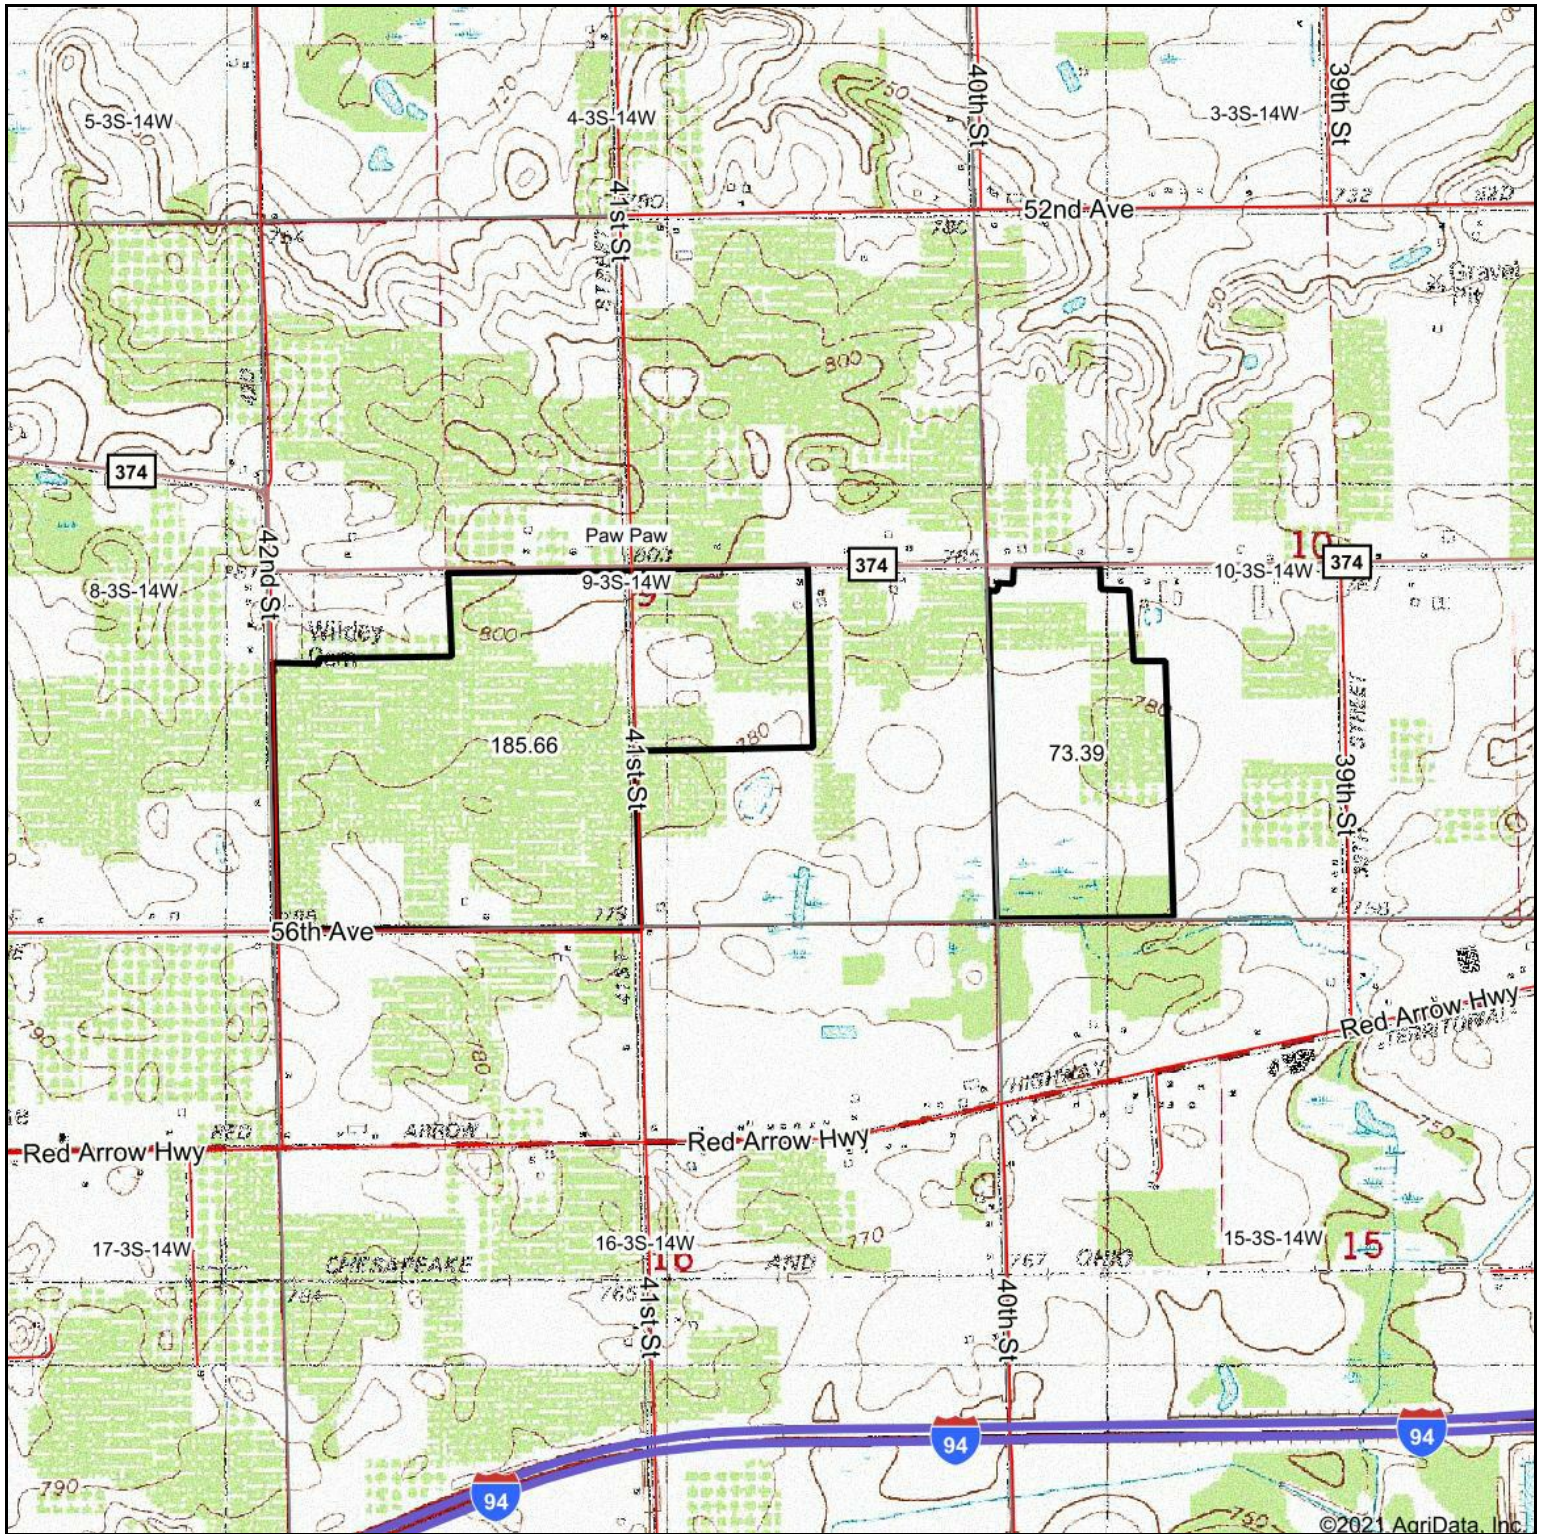

Topography Map

©2021 AgriData, Inc.

map center: 42° 13' 6.33, -85° 56' 35.21

Maps Provided By:

© AgriData, Inc. 2021 www.AgriDataInc.com

9-3S-14W
Van Buren County
Michigan

8/27/2021