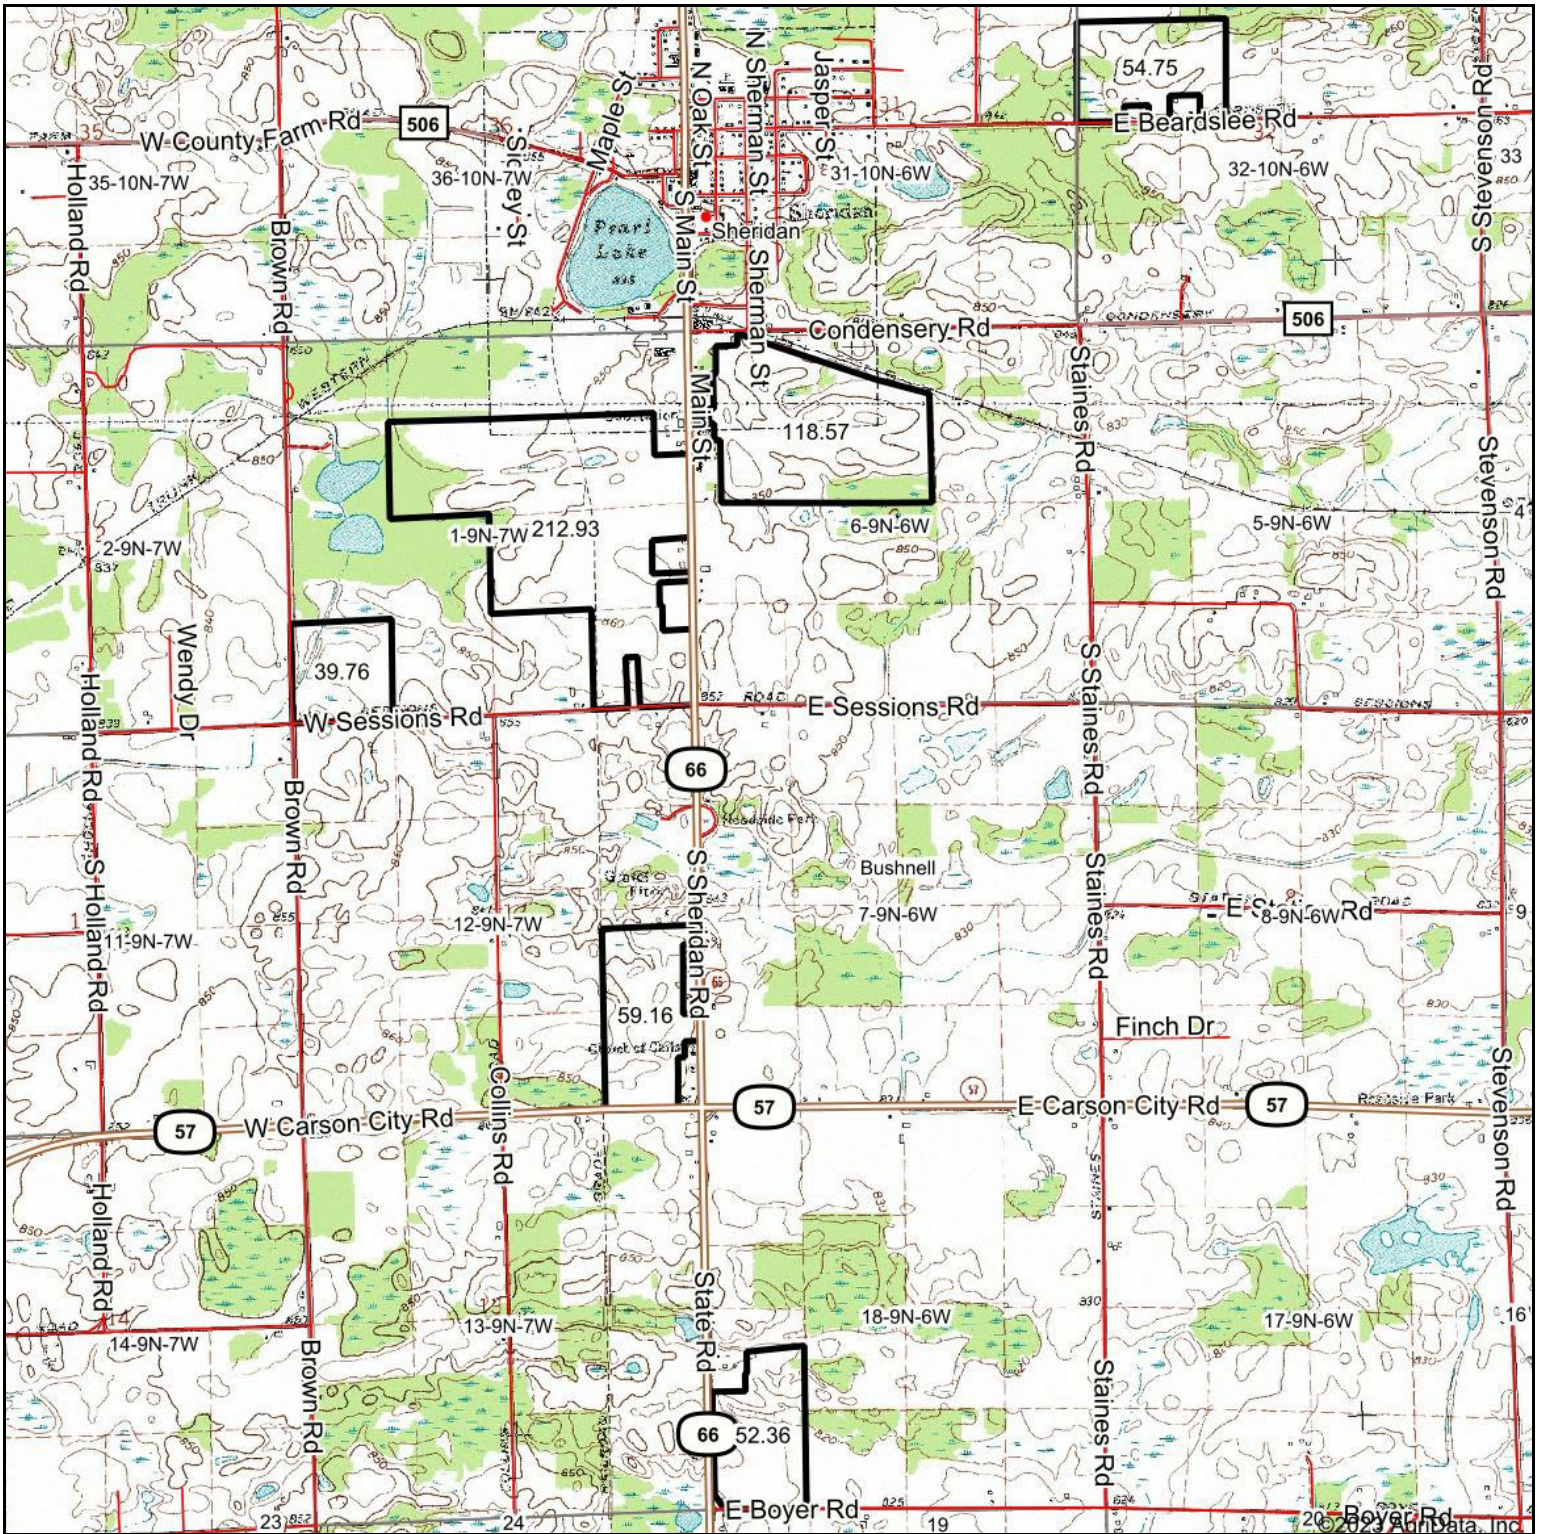

Topography Map

map center: 43° 11' 25.6, -85° 4' 12.53

Maps Provided By:

© AgriData, Inc. 2023 www.AgriDataInc.com

7-9N-6W
Montcalm County
Michigan

4/4/2023