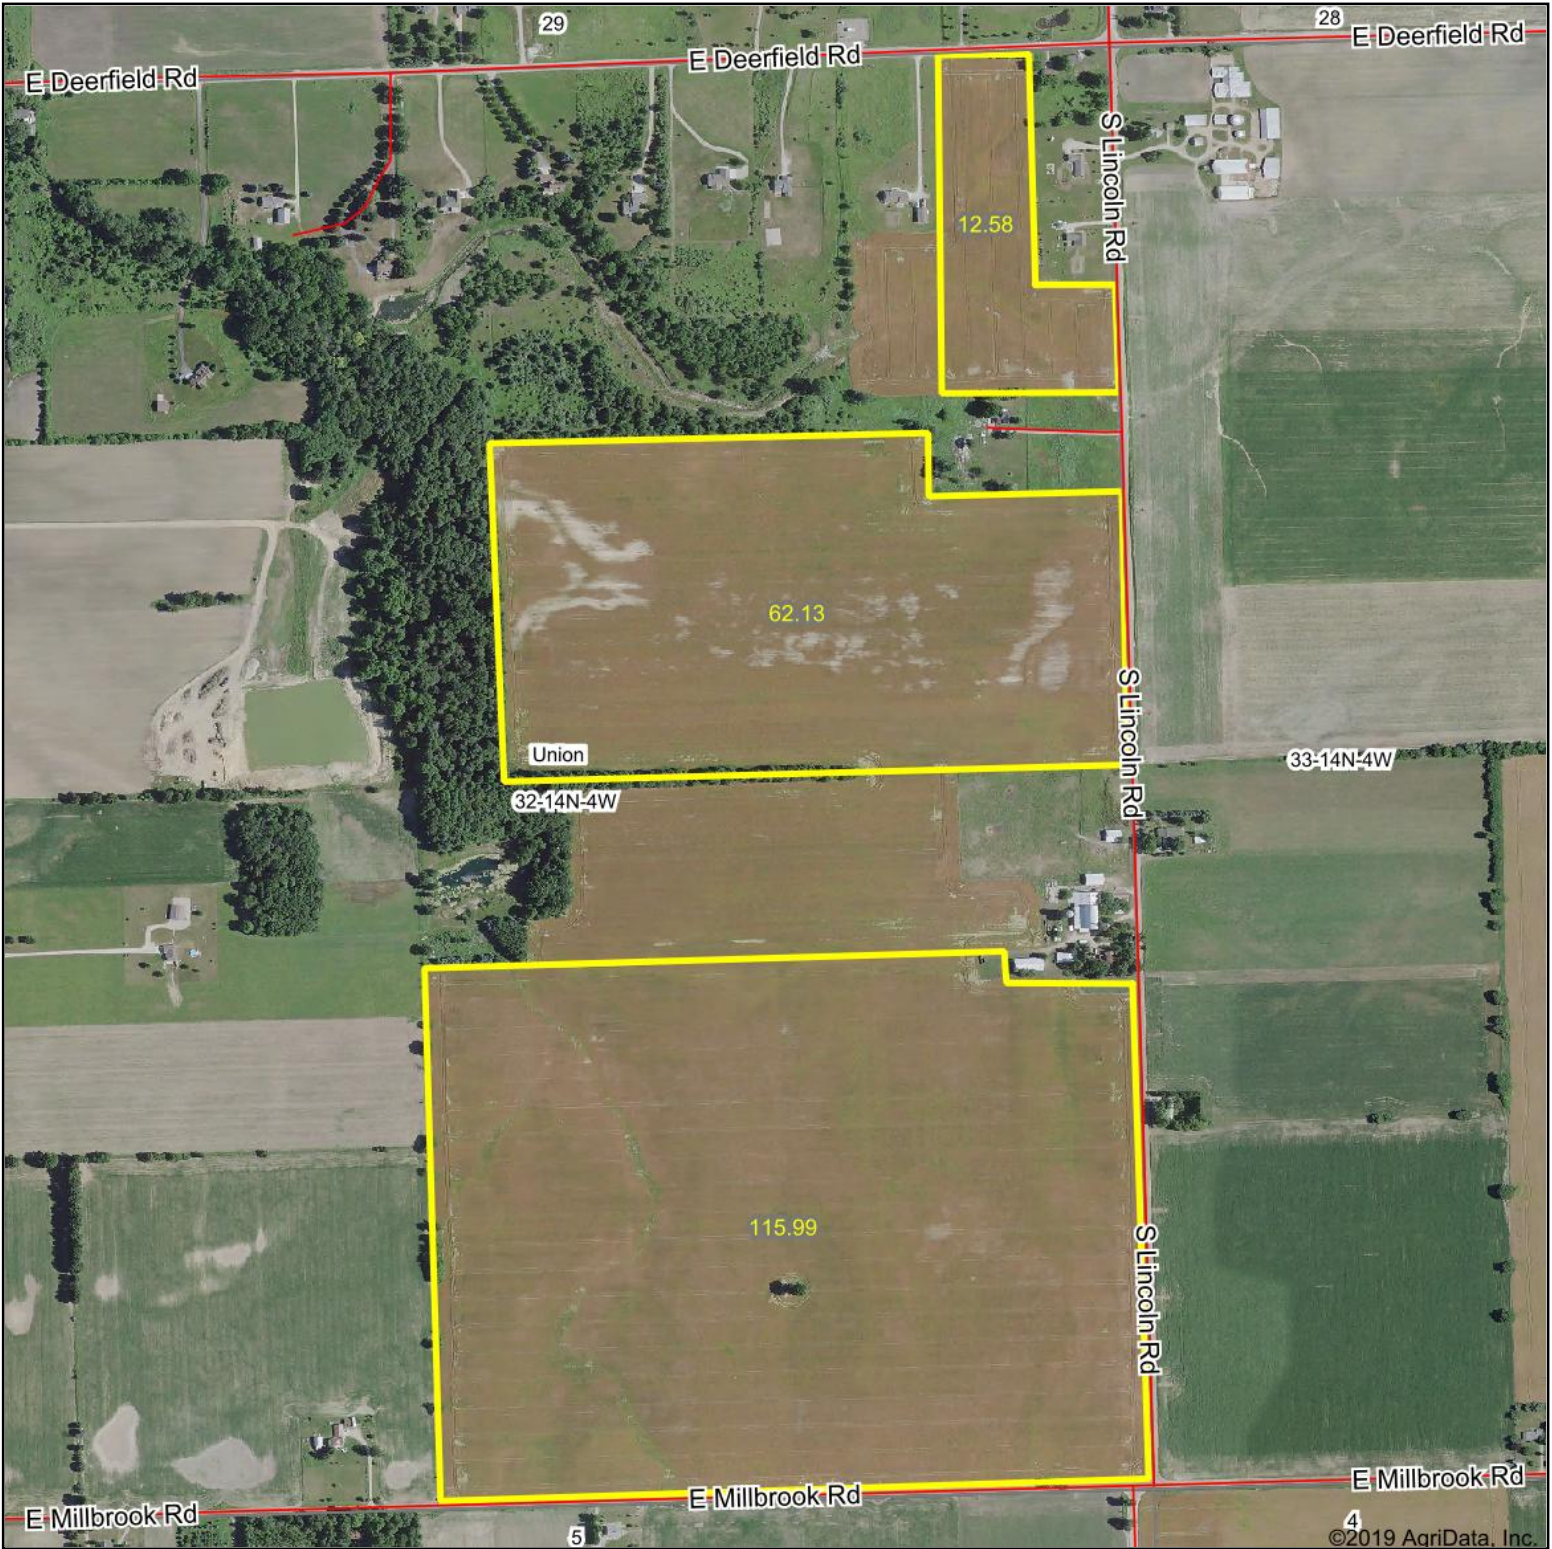

Aerial Map

Map Center: 43° 33' 38.35, -84° 48' 44.19

32-14N-4W
Isabella County
Michigan

Maps Provided By:
surety
CUSTOMIZED ONLINE MAPPING
© AgriData, Inc. 2019 www.AgriDataInc.com

1/15/2020