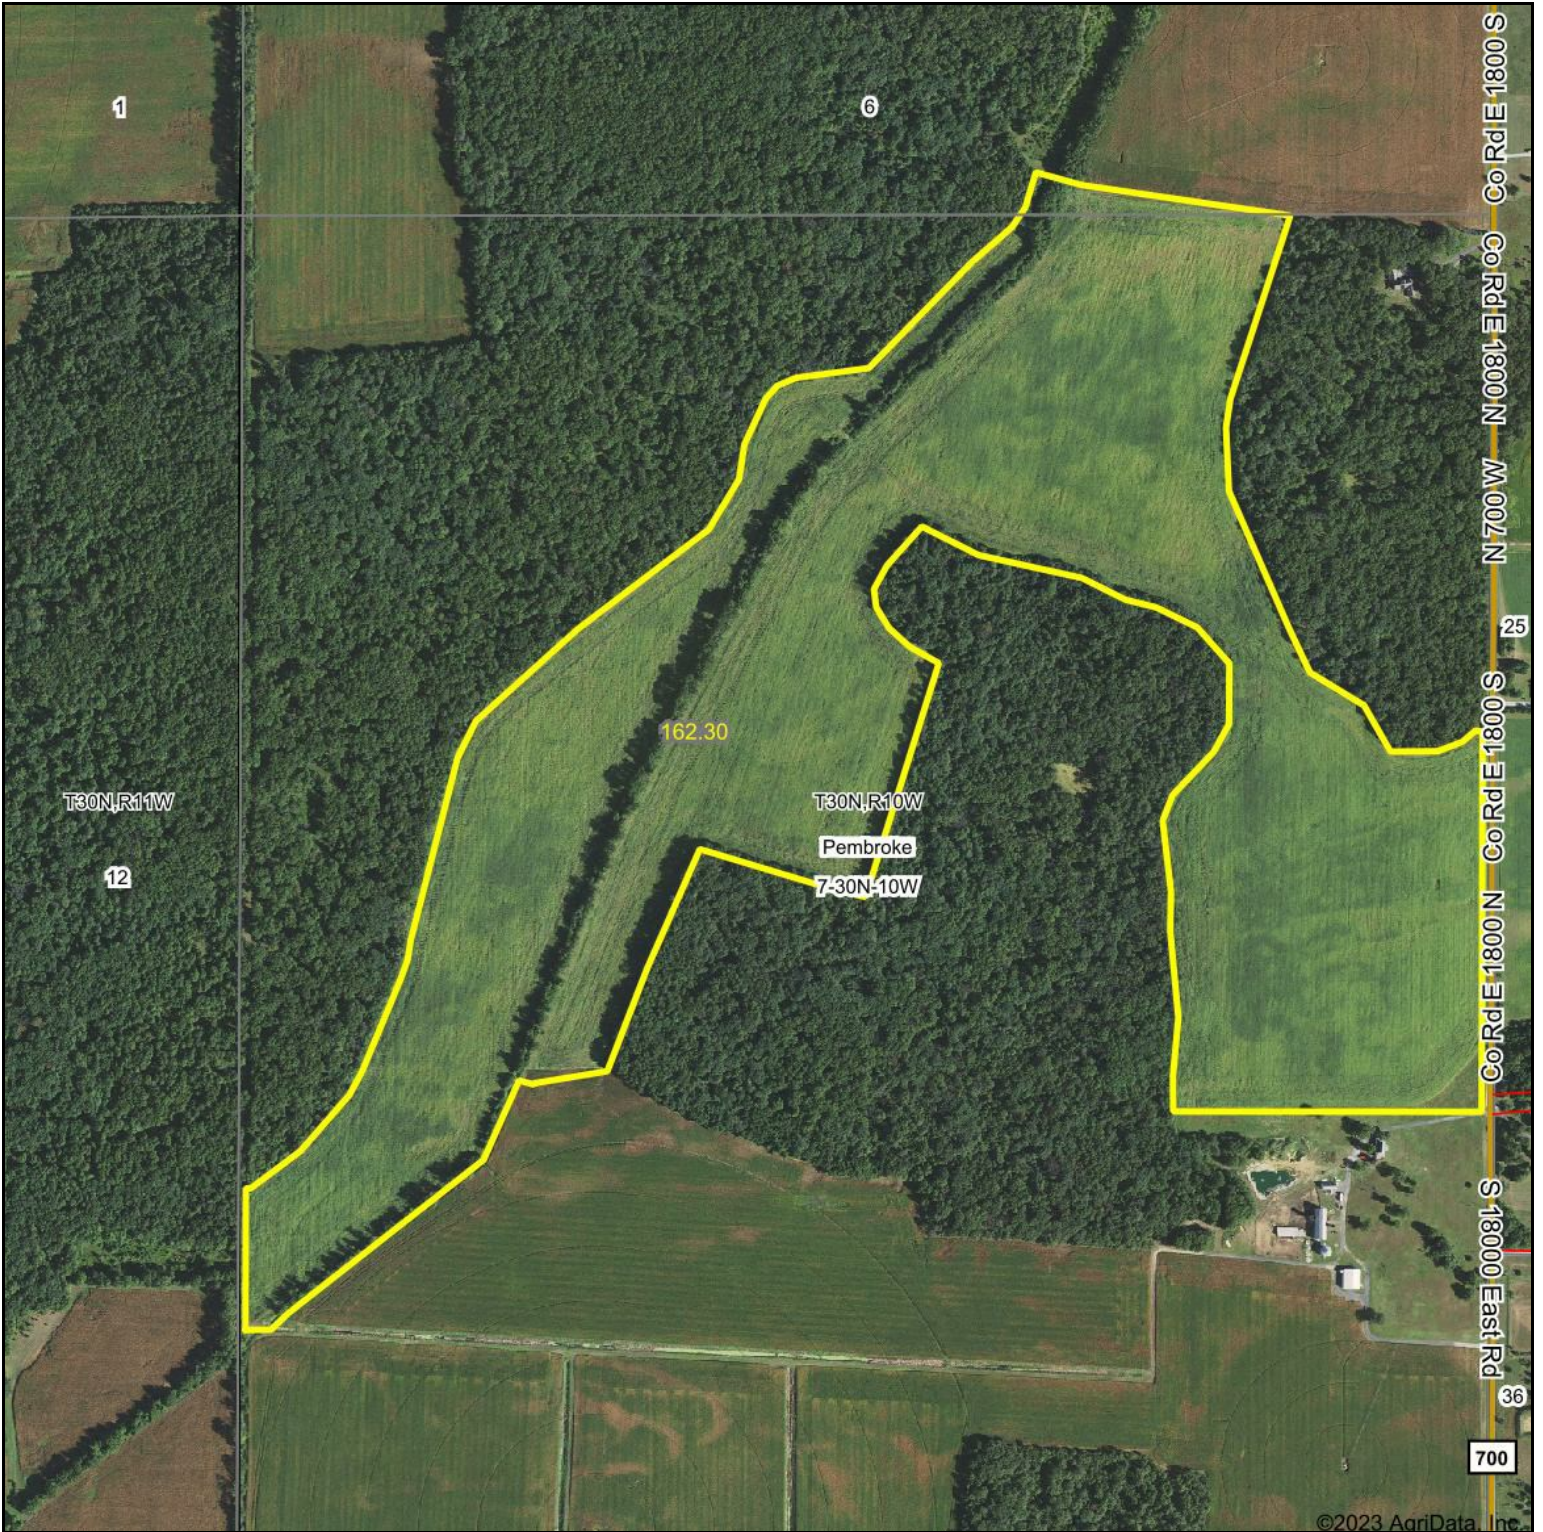

# Schoeffner Map

©2023 AgriData, Inc.

Map Center: 41° 6' 23.55, -87° 32' 11.67

Maps Provided By:

© AgriData, Inc. 2023 www.AgriDataInc.com

**7-30N-10W**  
**Kankakee County**  
**Illinois**

4/4/2023