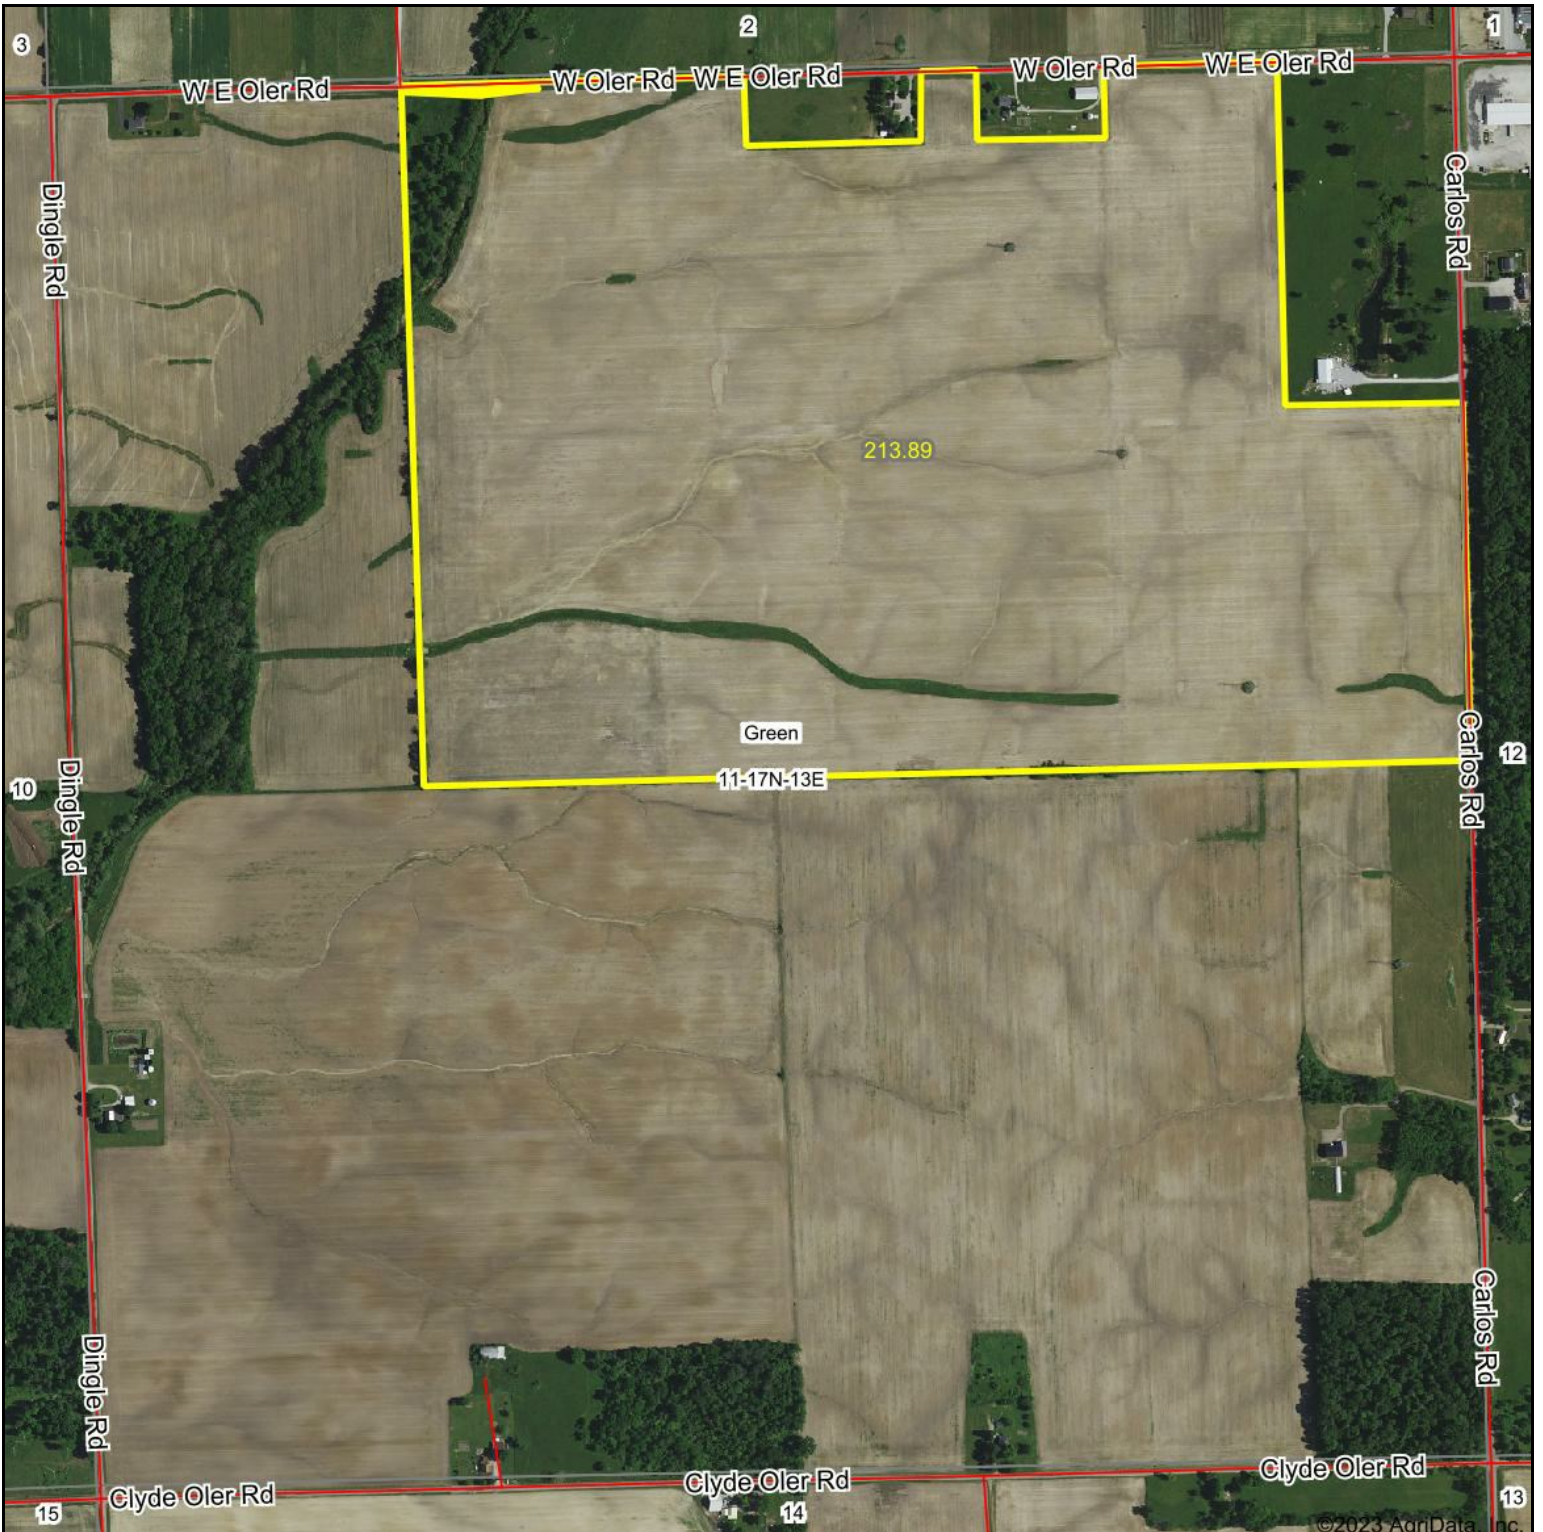

Slonaker Map

Map Center: 39° 56' 22.91, -85° 2' 37.43

0ft 825ft 1650ft

11-17N-13E
Wayne County
Indiana

3/2/2023

Maps Provided By:
surety
CUSTOMIZED ONLINE MAPPING
© AgriData, Inc. 2023 www.AgriDataInc.com