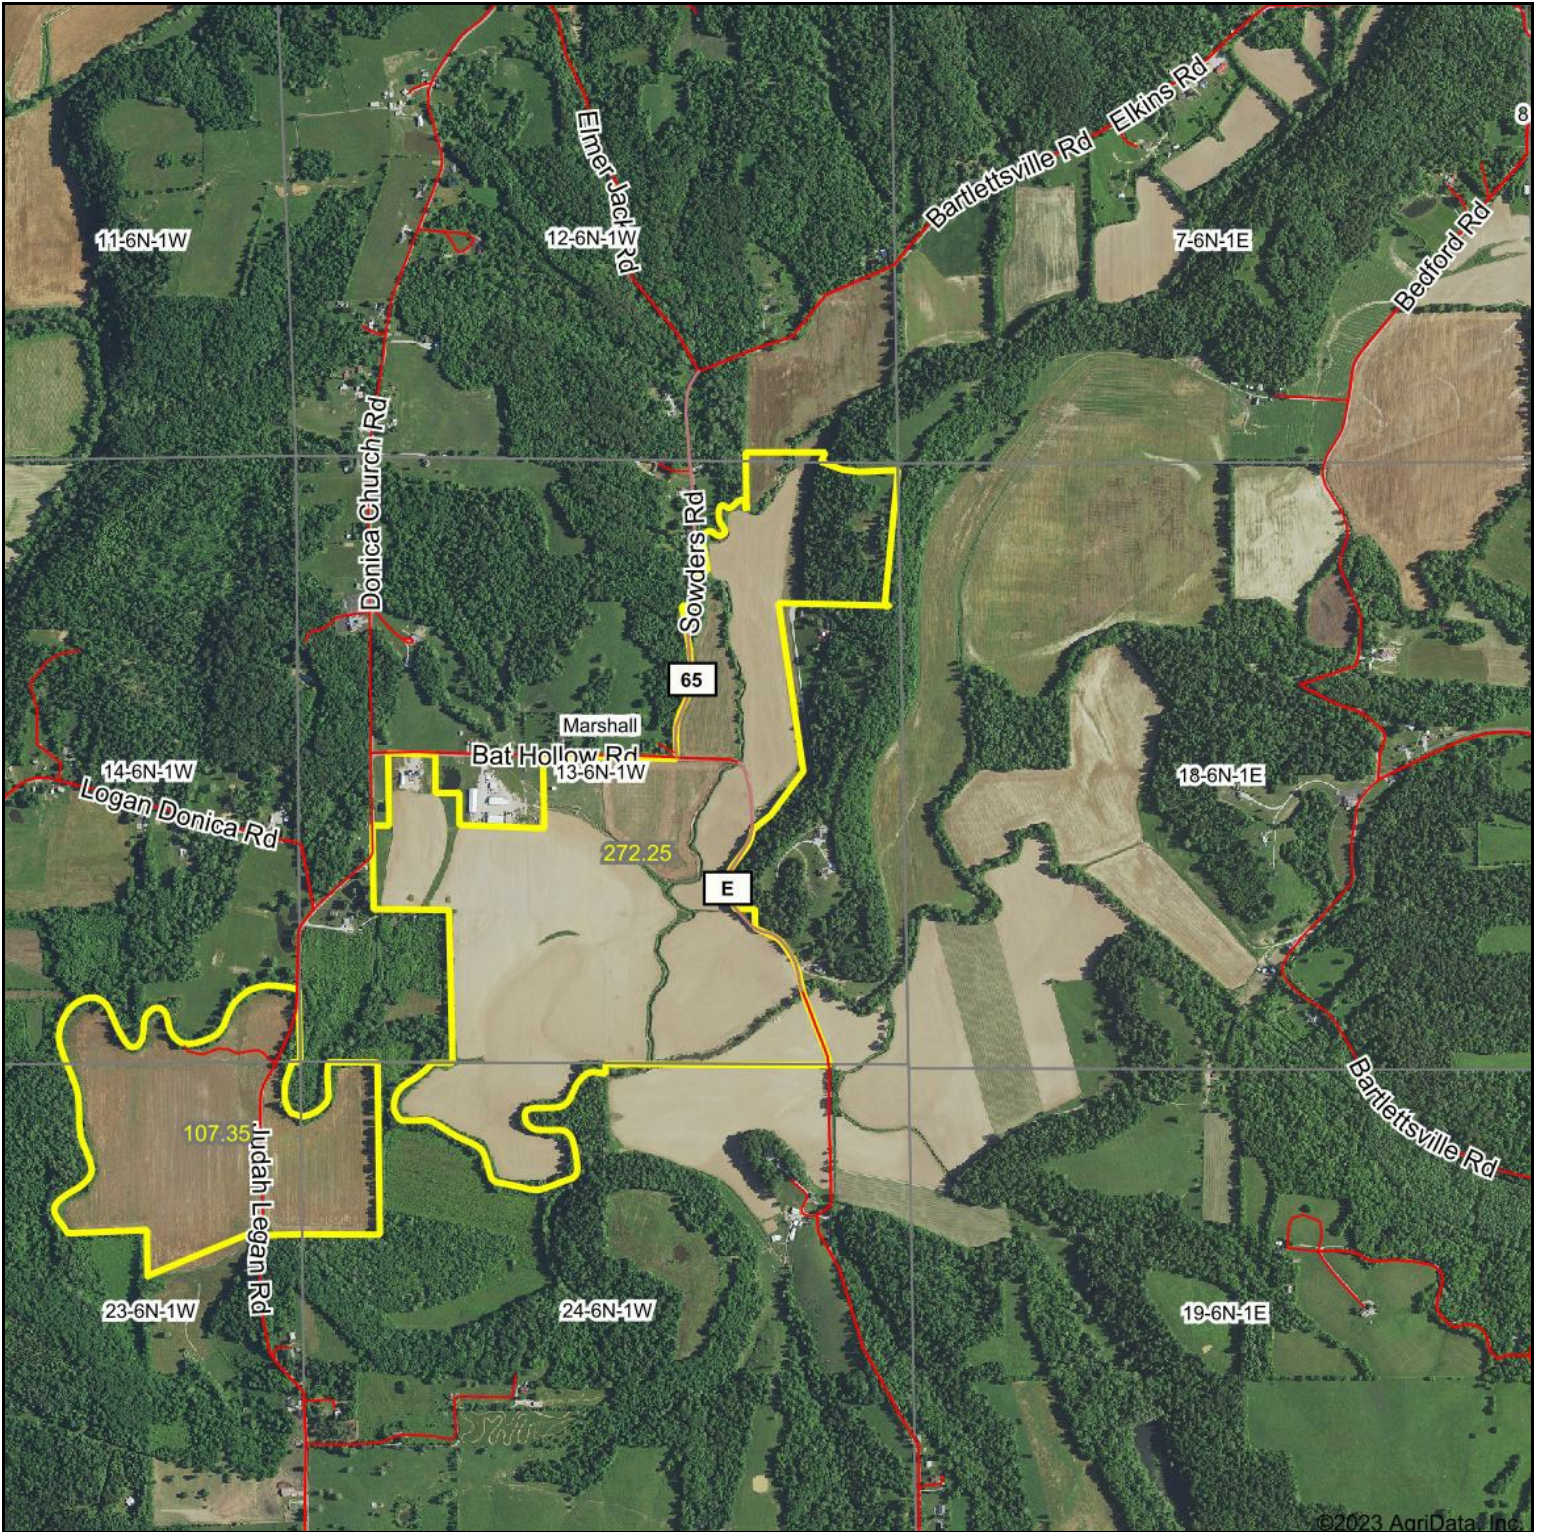

Bedford

©2023 AgriData, Inc.

Map Center: 38° 57' 17.99, -86° 27' 55.15

Maps Provided By:

© AgriData, Inc. 2023 www.AgrIDataInc.com

13-6N-1W
Lawrence County
Indiana

6/5/2023