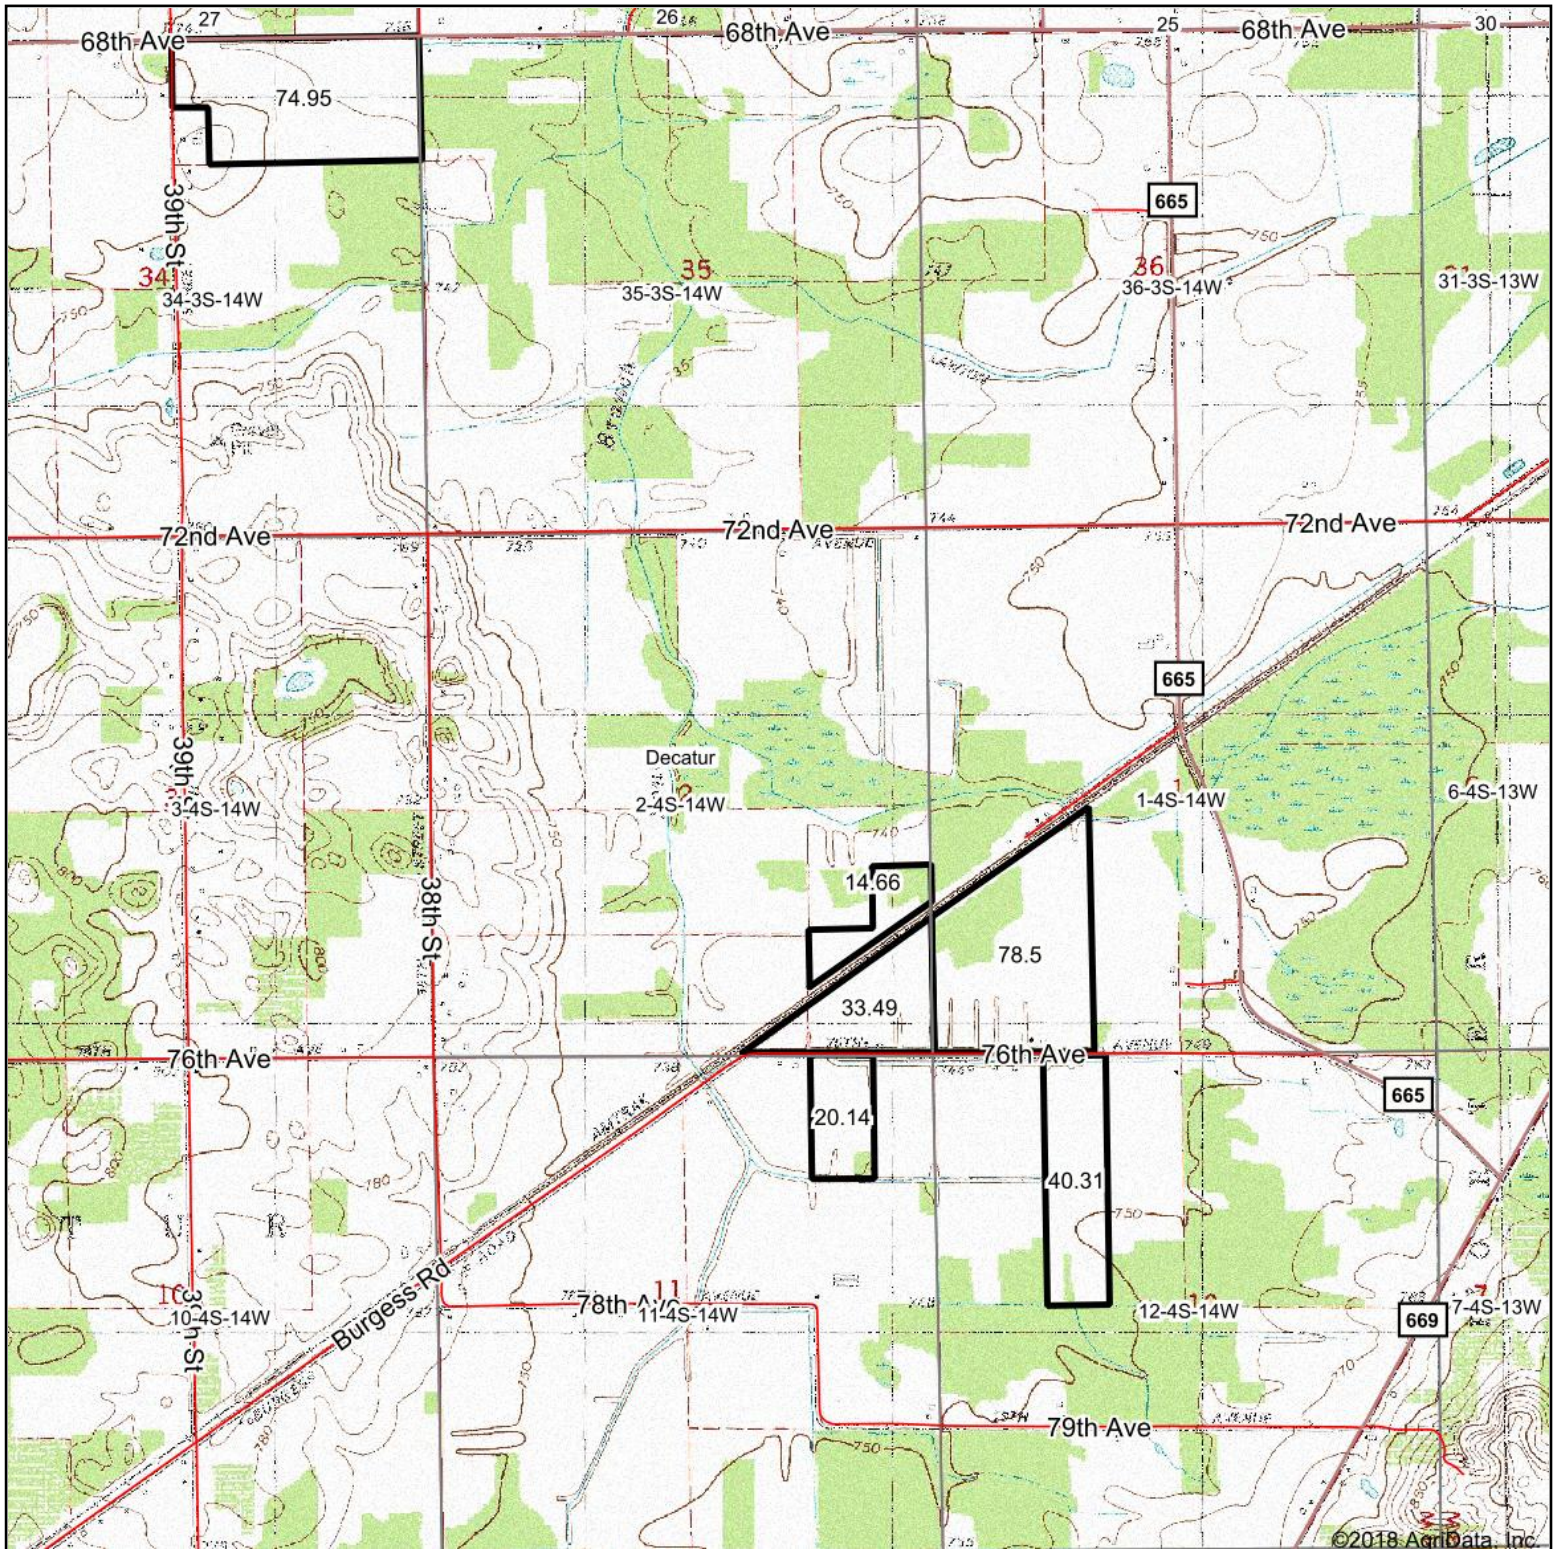

# Topography Map

map center: 42° 8' 59.89, -85° 54' 11.41

**2-4S-14W**  
**Van Buren County**  
**Michigan**

5/30/2018

Maps Provided By:

© Agridata, Inc. 2018

www.AgridataInc.com