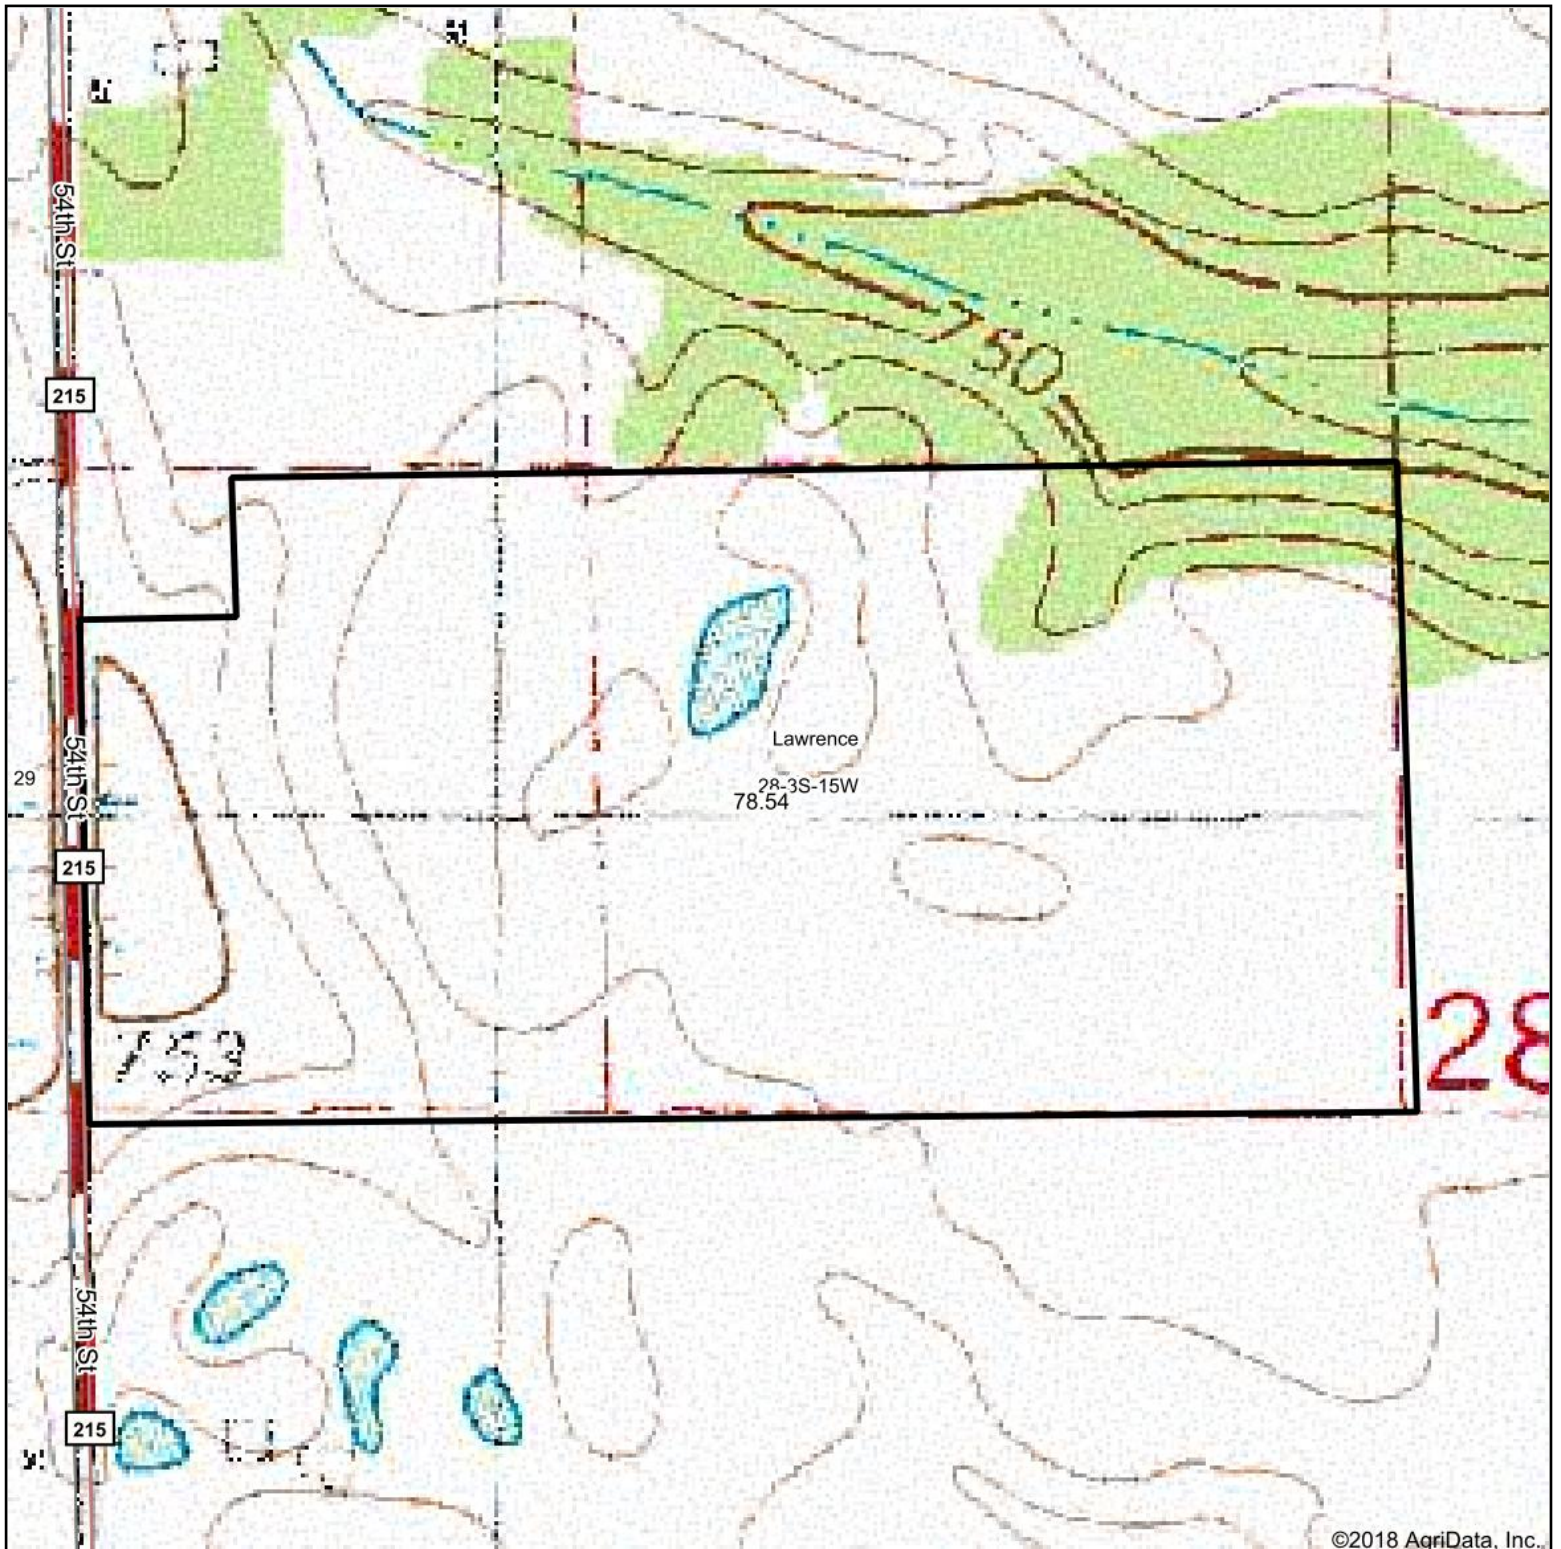

Topography Map

©2018 AgriData, Inc.

map center: 42° 10' 50.11, -86° 3' 55.84

Maps Provided By:

28-3S-15W
Van Buren County
Michigan

11/6/2018