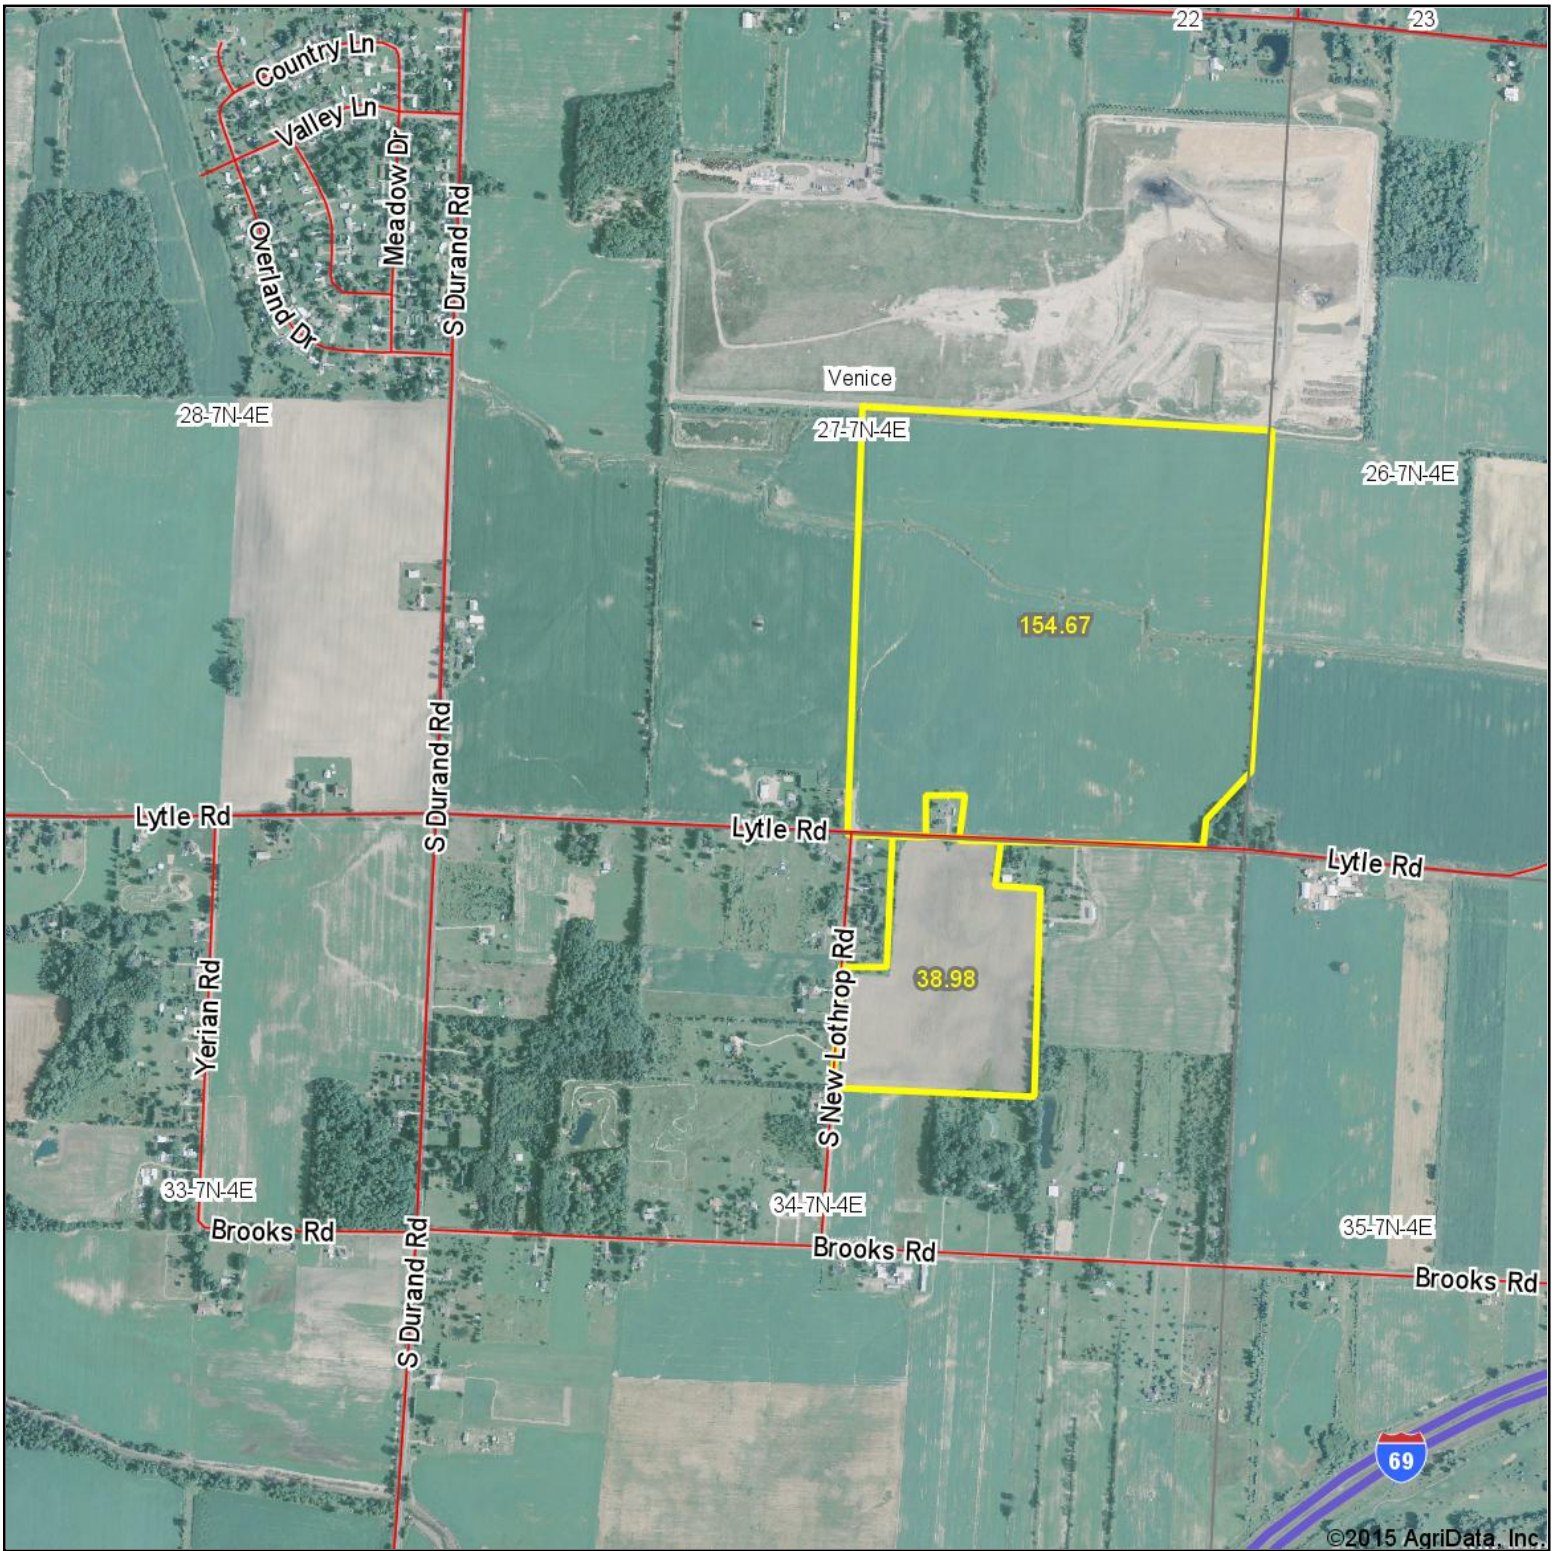

Aerial Map

map center: 42° 58' 17.09, 83° 58' 43.62

27-7N-4E
Shiawassee County
Michigan

12/14/2015

Maps Provided By:

CUSTOMIZED ONLINE MAPPING
© AgriData, Inc. 2015 www.AgriDataInc.com