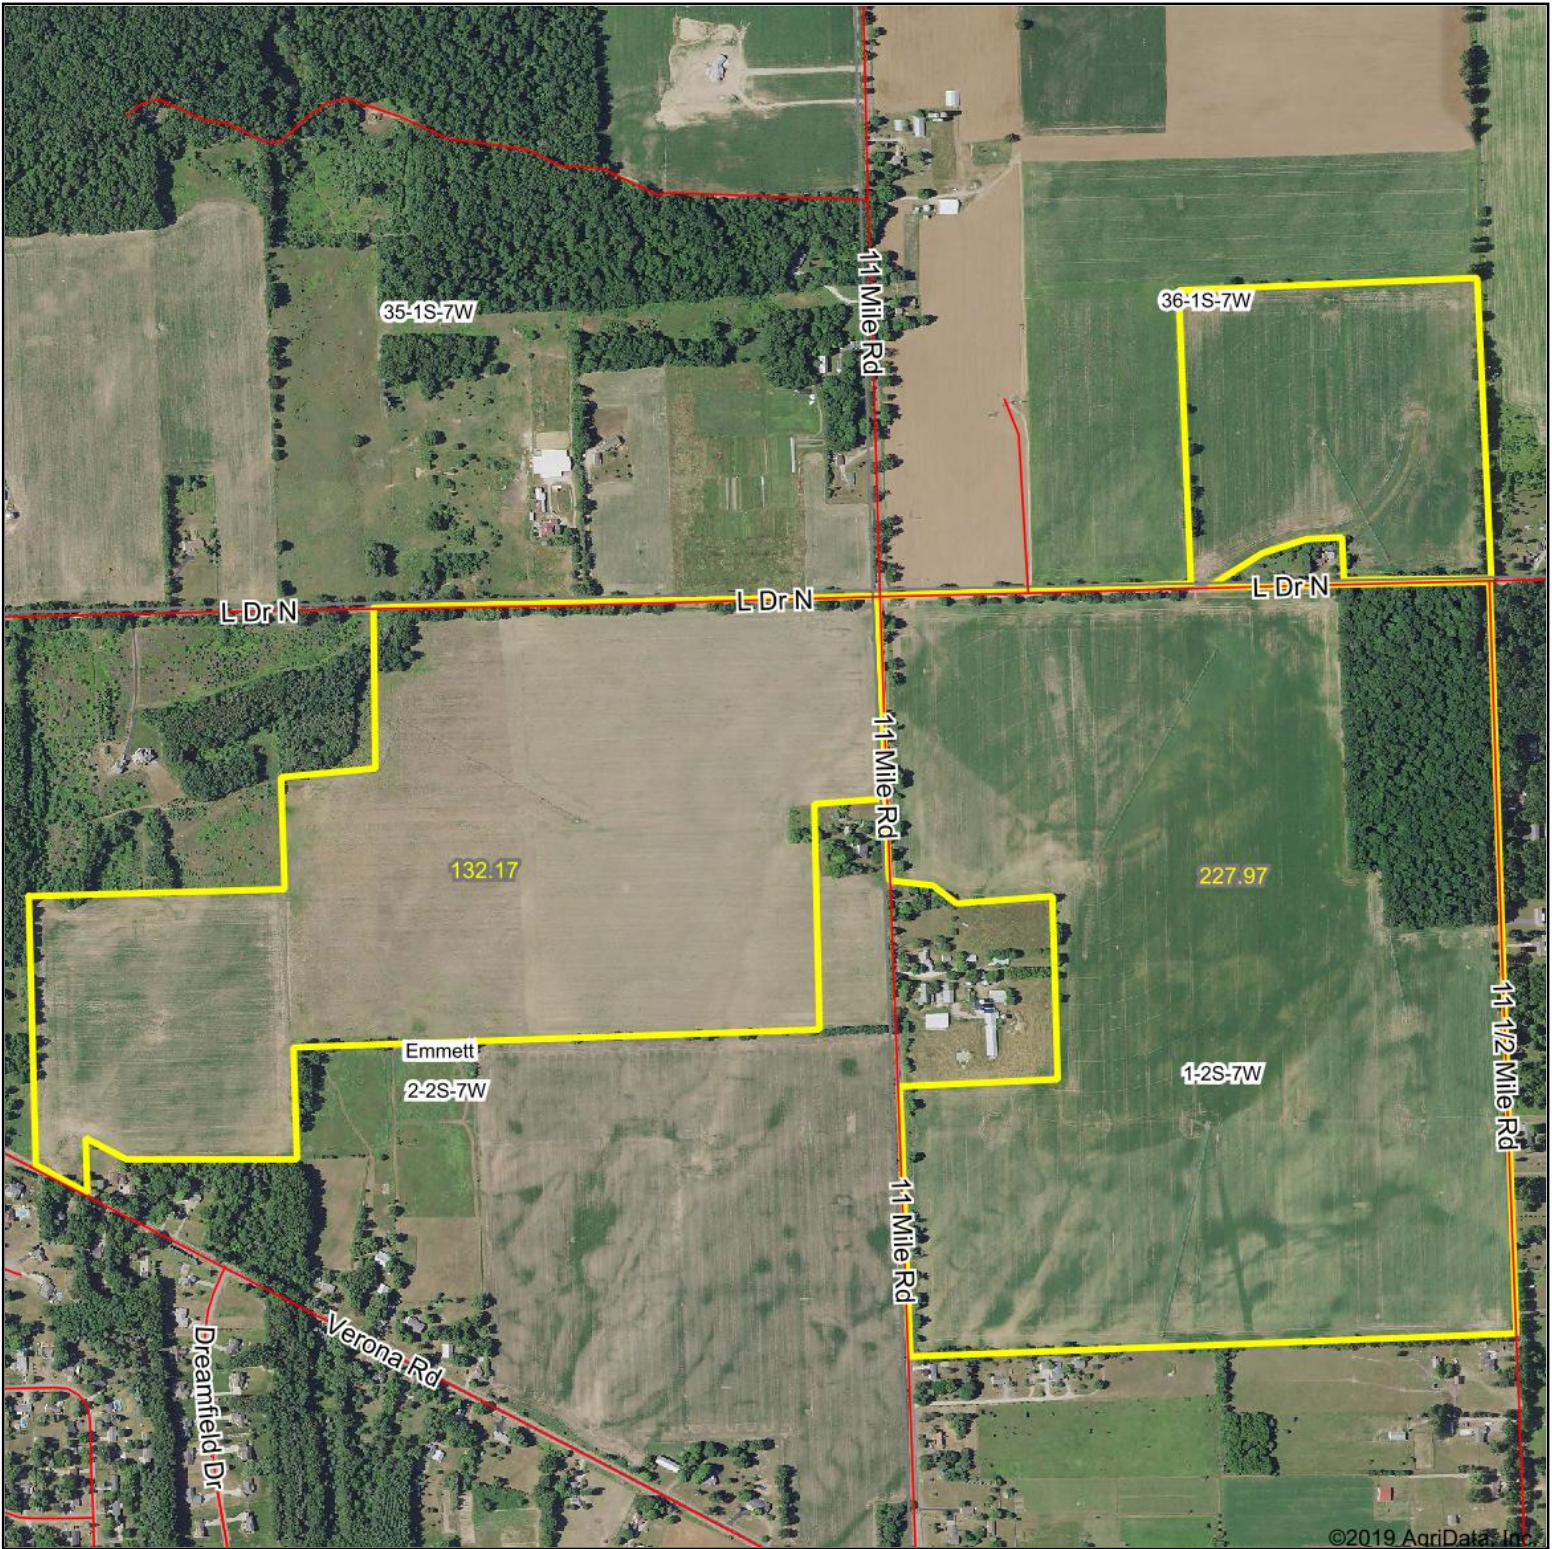

Aerial Map

Map Center: 42° 19' 53.04, -85° 5' 2.89

2-2S-7W
Calhoun County
Michigan

5/15/2020