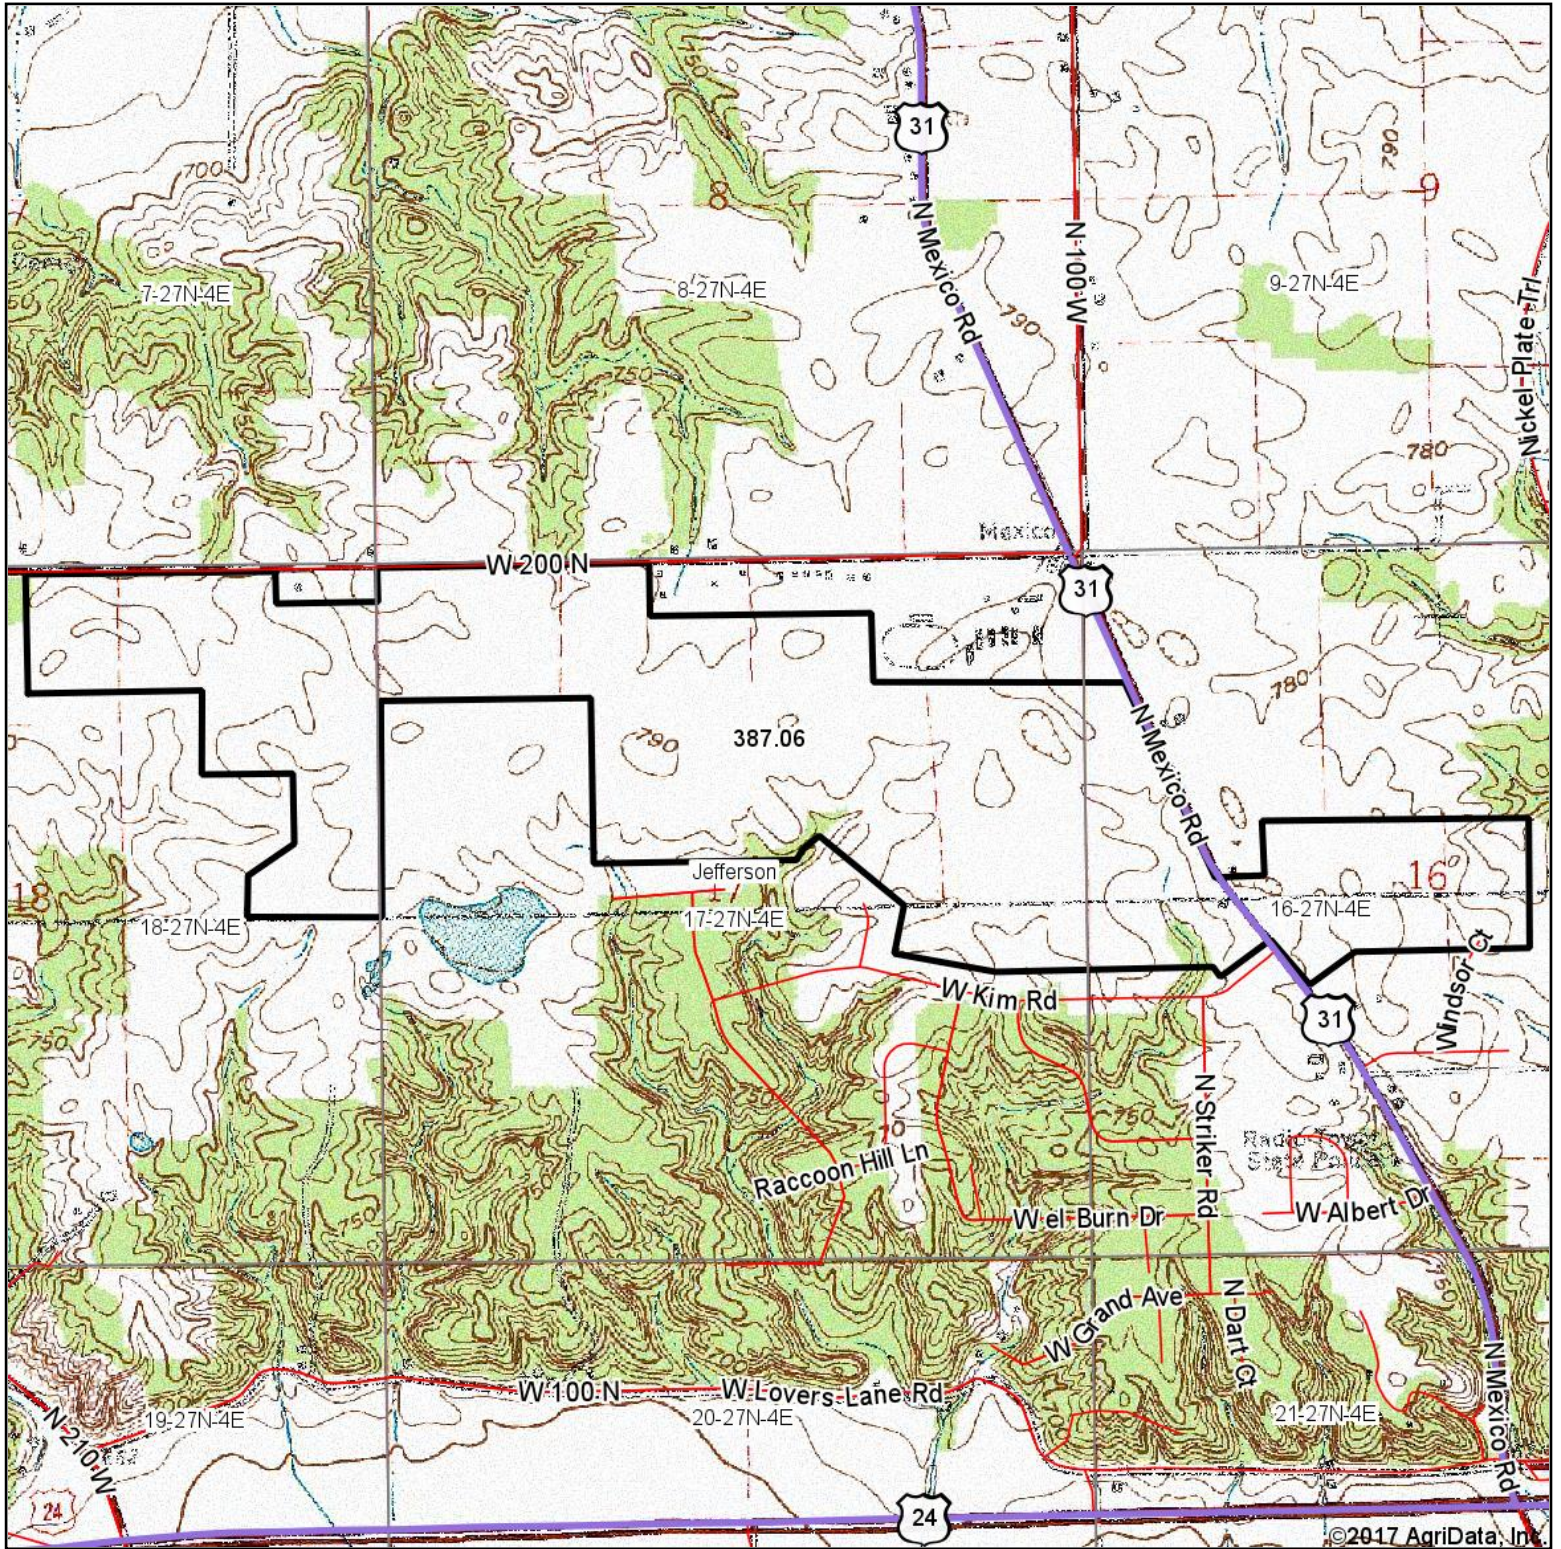

Topography Map

map center: 40° 47' 18.58, -86° 6' 4.76

0ft 1667ft 3333ft

Maps Provided By:

© AgriData, Inc. 2017

www.AgriDataInc.com

17-27N-4E
Miami County
Indiana

6/7/2017