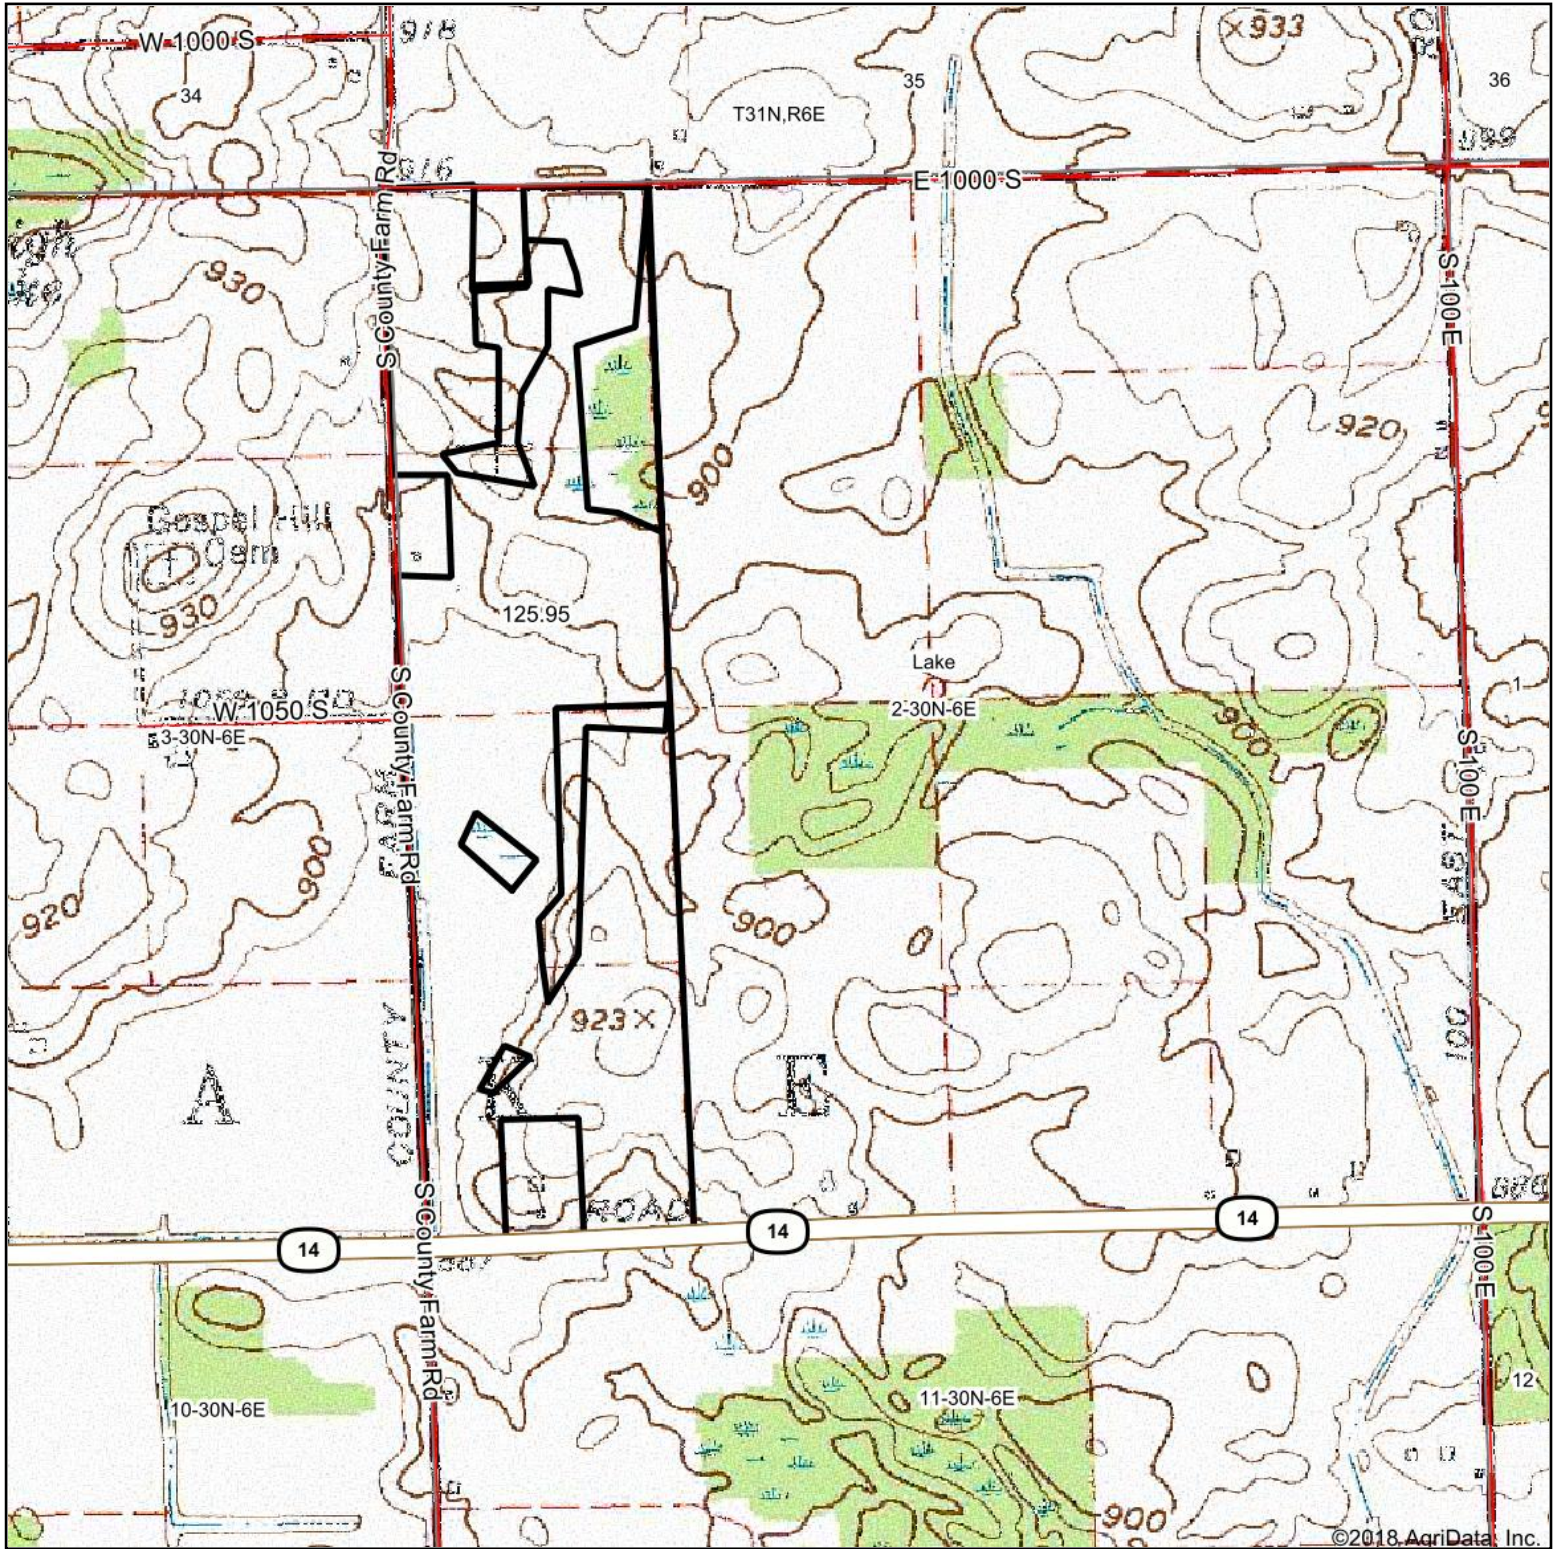

Topography Map

©2018, AgriData, Inc.

map center: 41° 4' 43.83, -85° 49' 41.81

2-30N-6E
Koscisko County
Indiana

11/21/2018