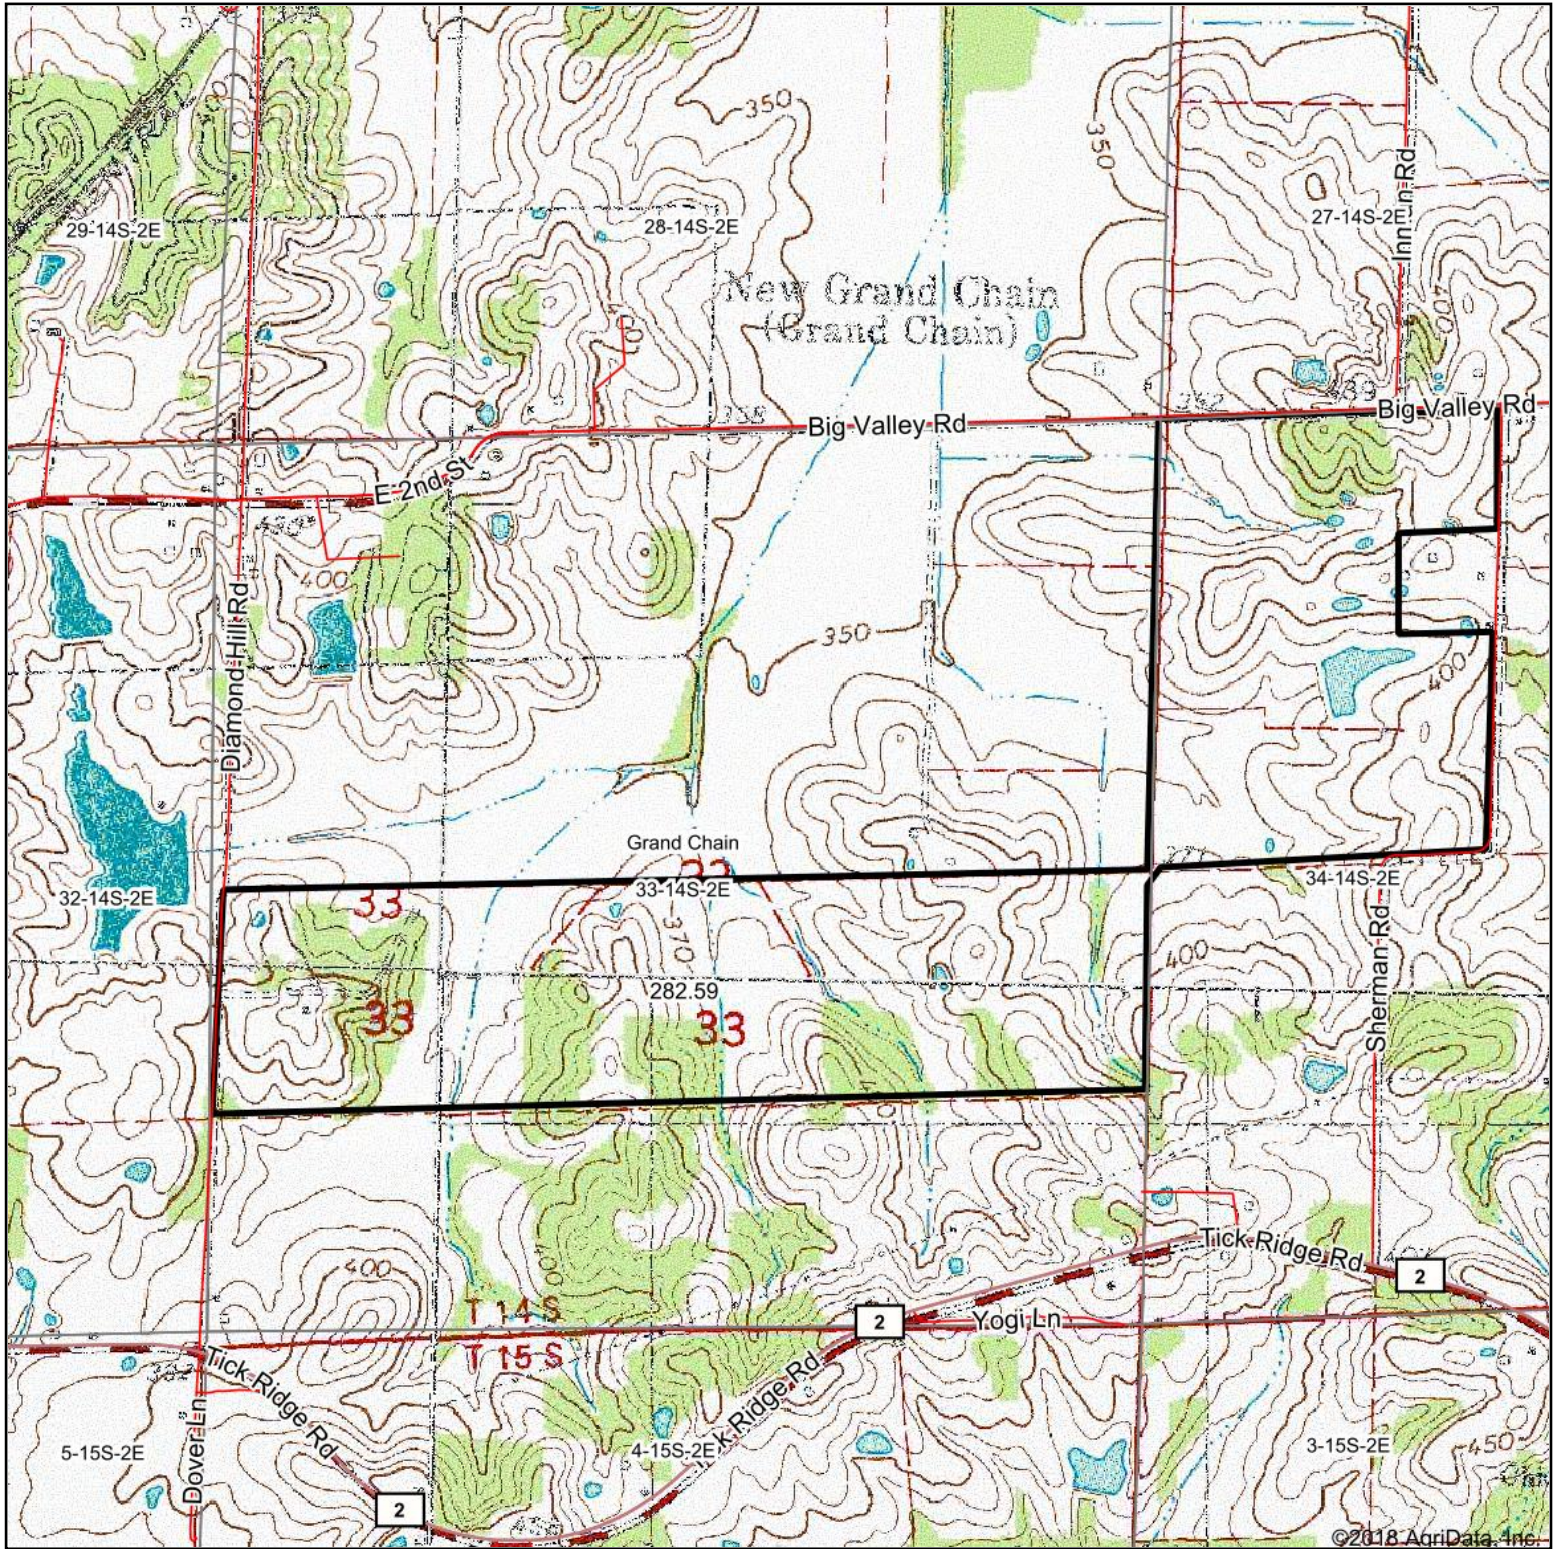

Topography Map

map center: 37° 15' 11.87, -88° 59' 35.57

0ft 1312ft 2625ft

33-14S-2E
Pulaski County
Illinois

3/7/2018