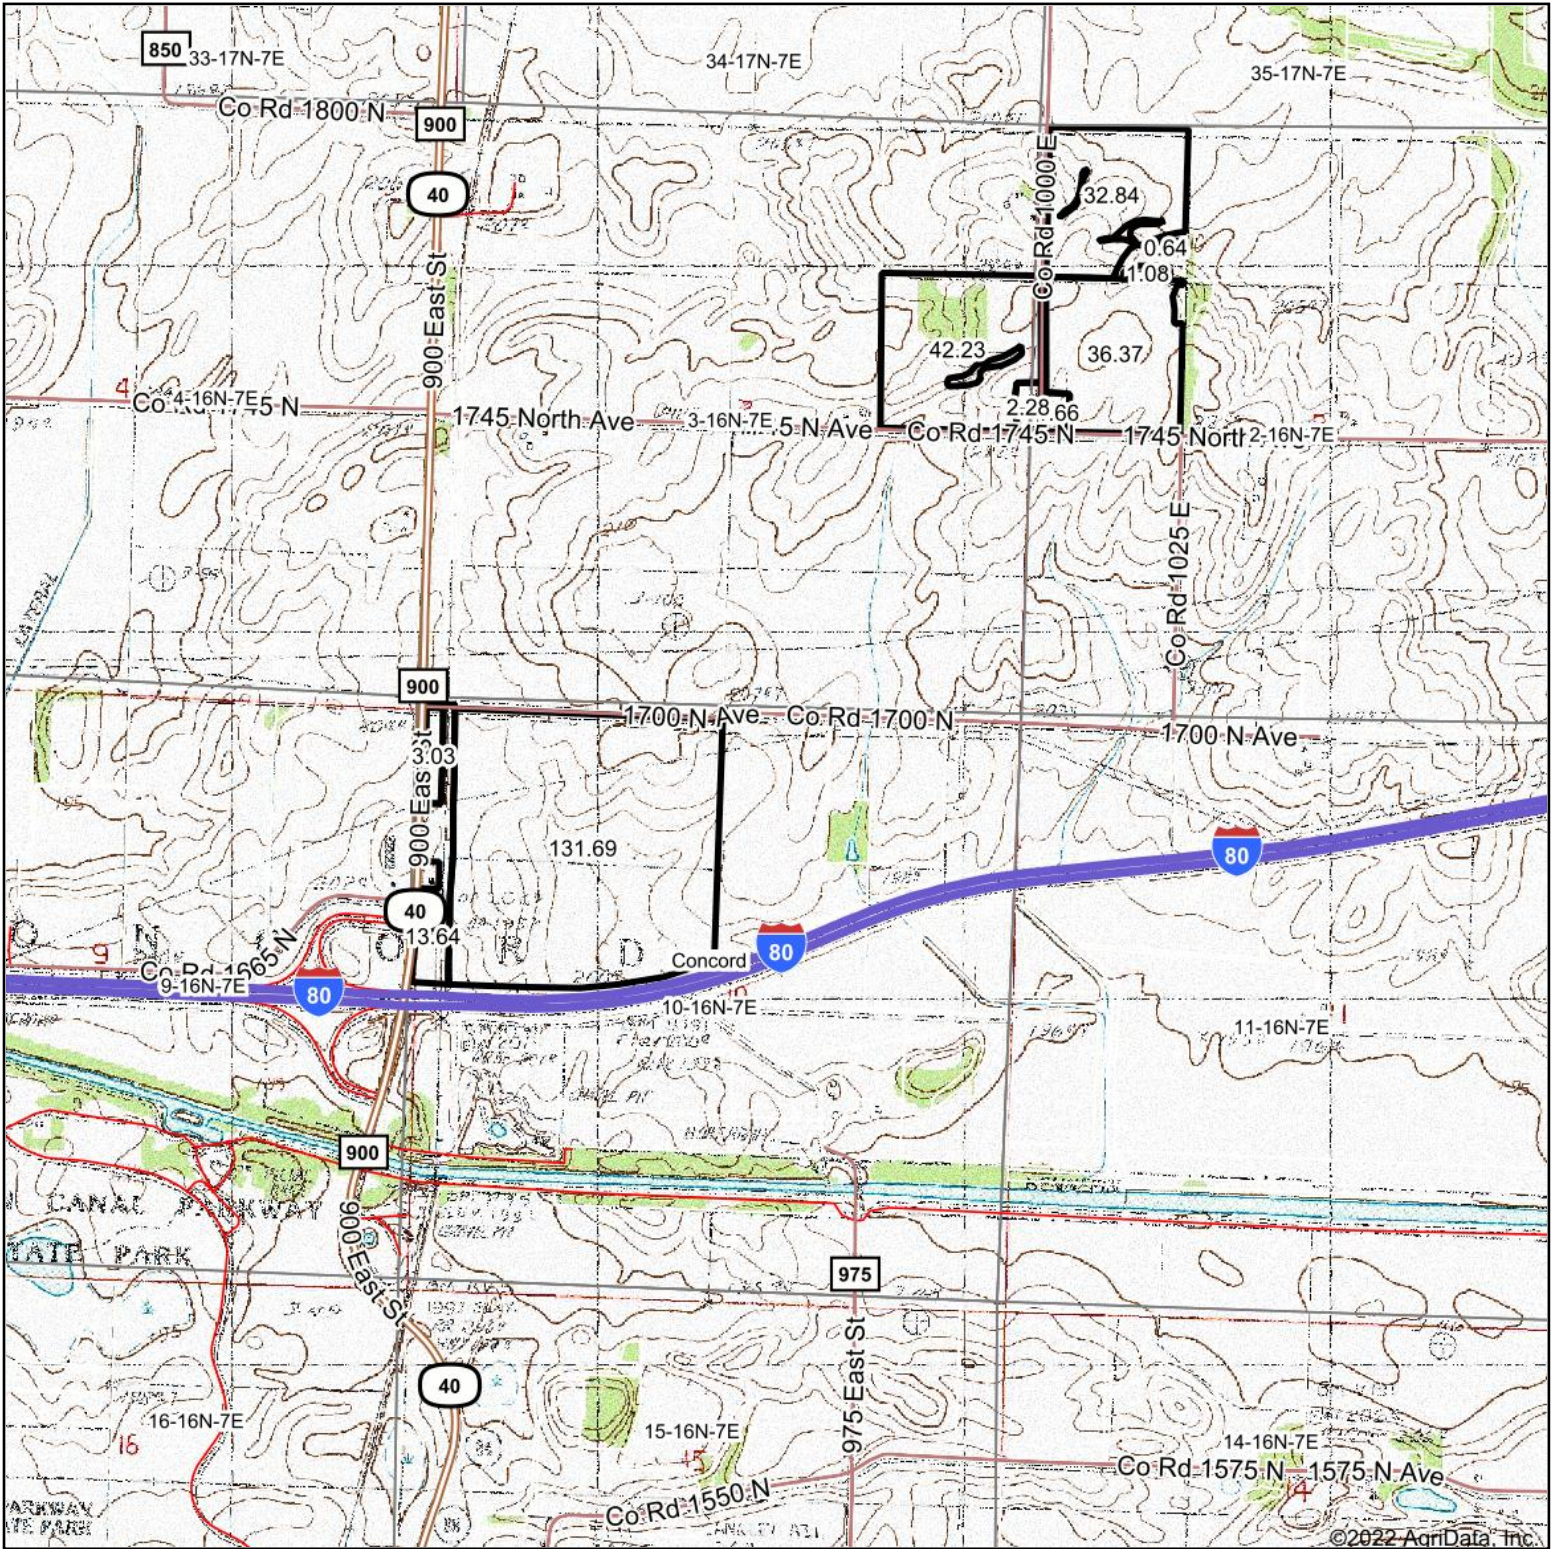

Topography Map

map center: 41° 23' 34.29, -89° 40' 24.58

Maps Provided By:
surety
 CUSTOMIZED ONLINE MAPPING
 © AgriData, Inc. 2021 www.AgridataInc.com

10-16N-7E
Bureau County
Illinois

12/21/2022