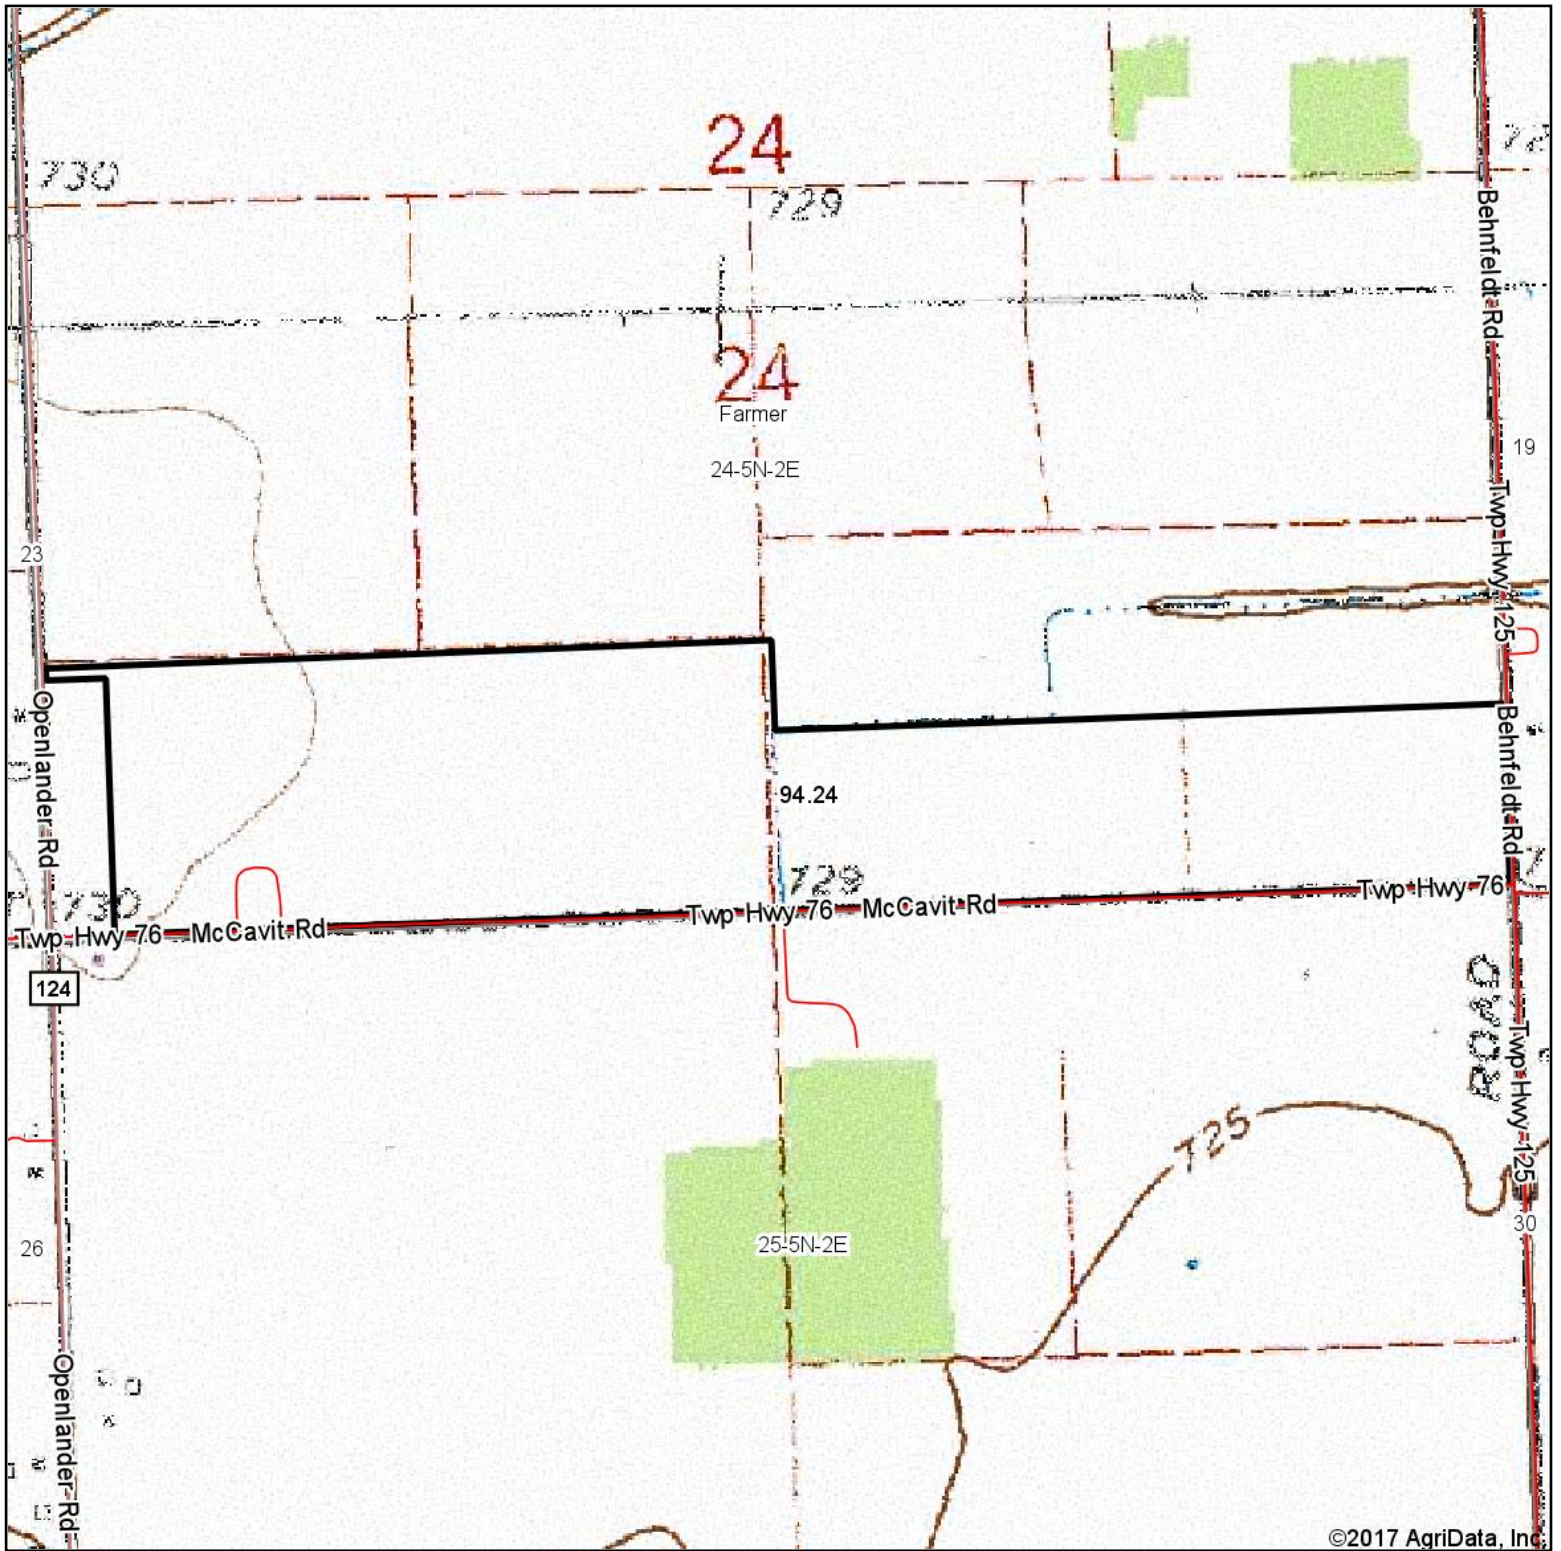

Topography Map

©2017 AgriData, Inc.

map center: 41° 22' 13.38, -84° 34' 57.6

24-5N-2E
Defiance County
Ohio

8/16/2017

Maps Provided By:

© AgriData, Inc. 2017

www.AgriDataInc.com