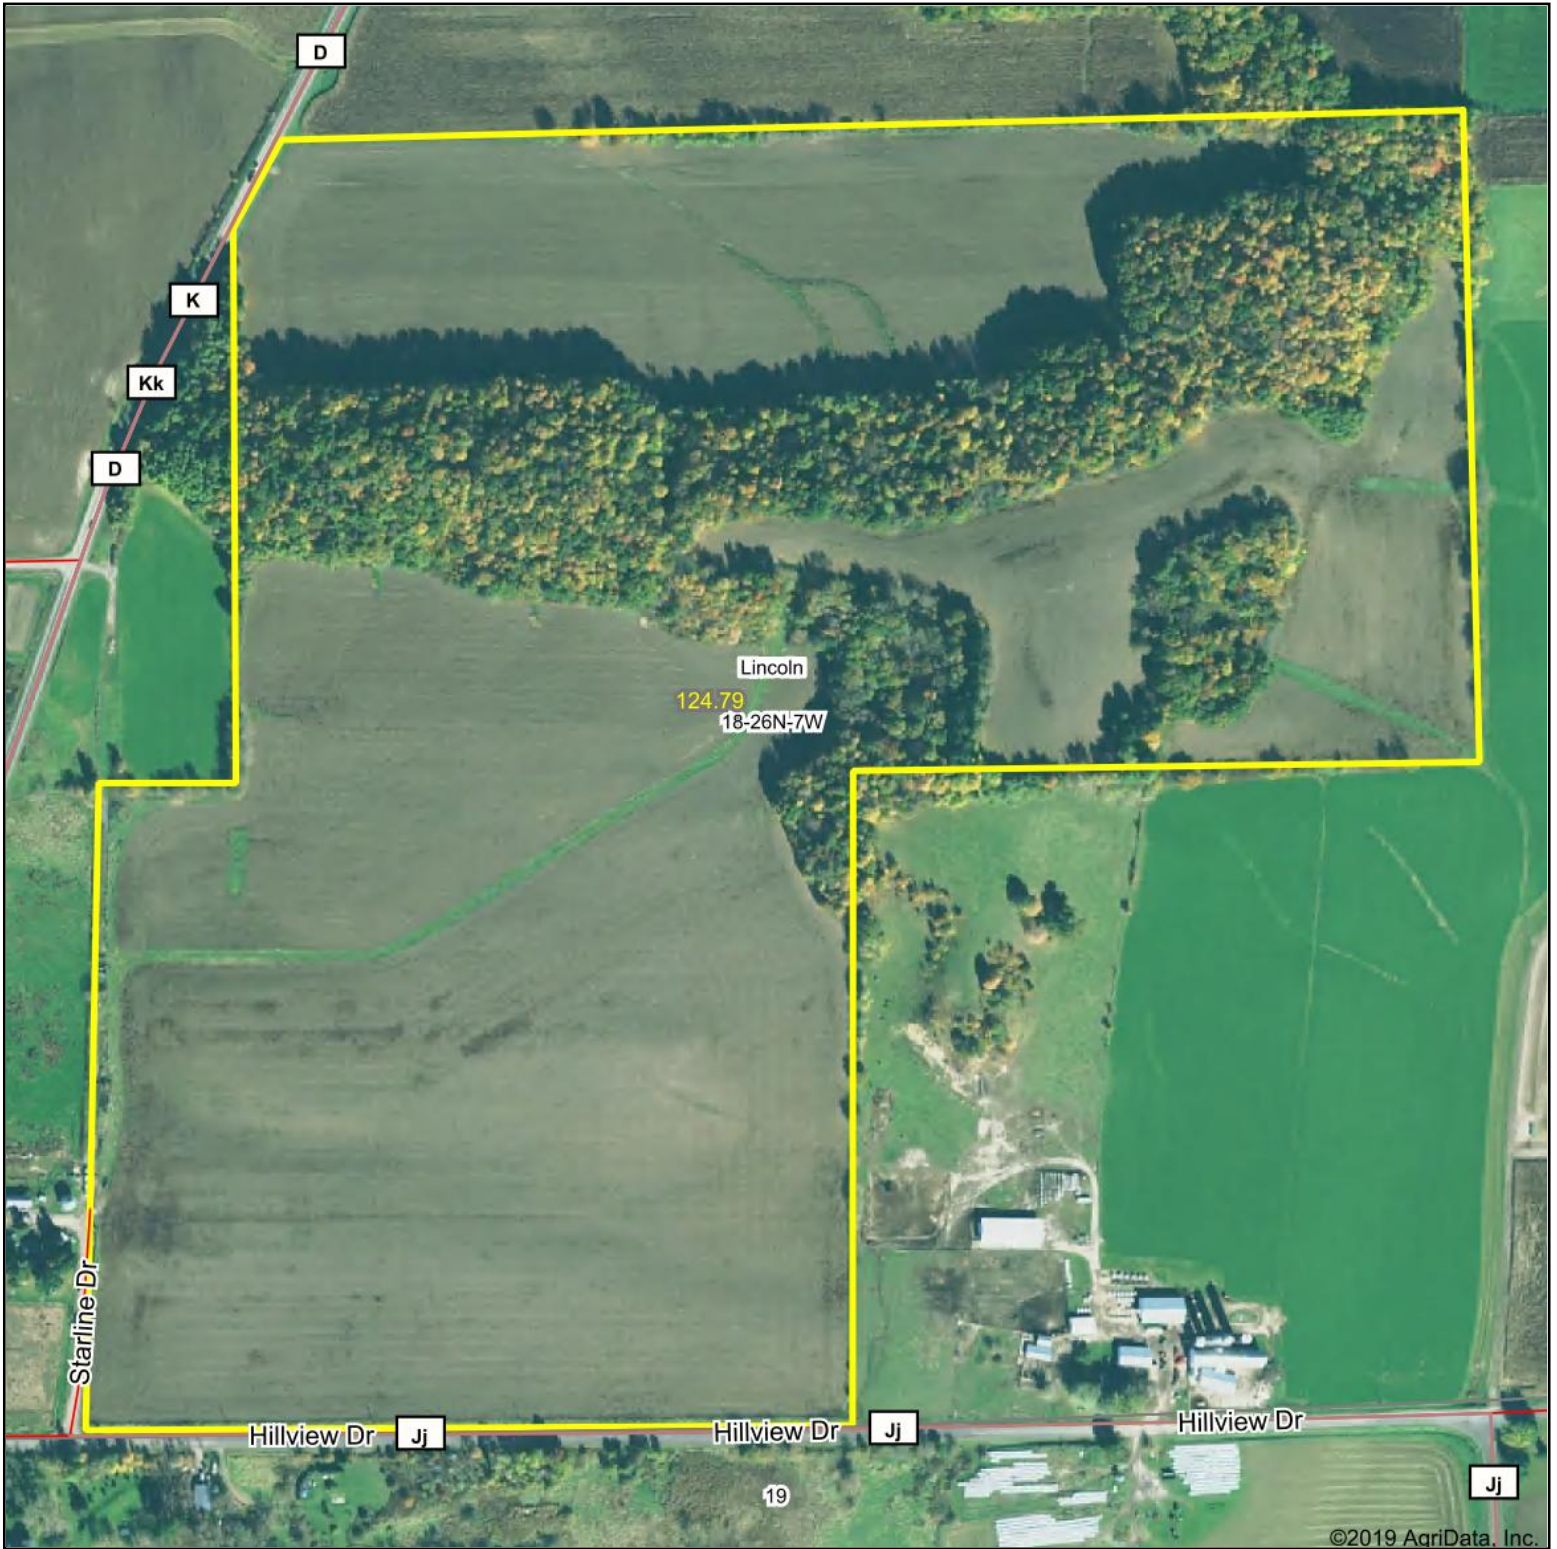

Aerial Map

©2019 AgriData, Inc.

map center: 44° 43' 50.6, -91° 16' 41.74

Maps Provided By:

© AgriData, Inc. 2019 www.AgriDataInc.com

18-26N-7W
Eau Claire County
Wisconsin

3/8/2019