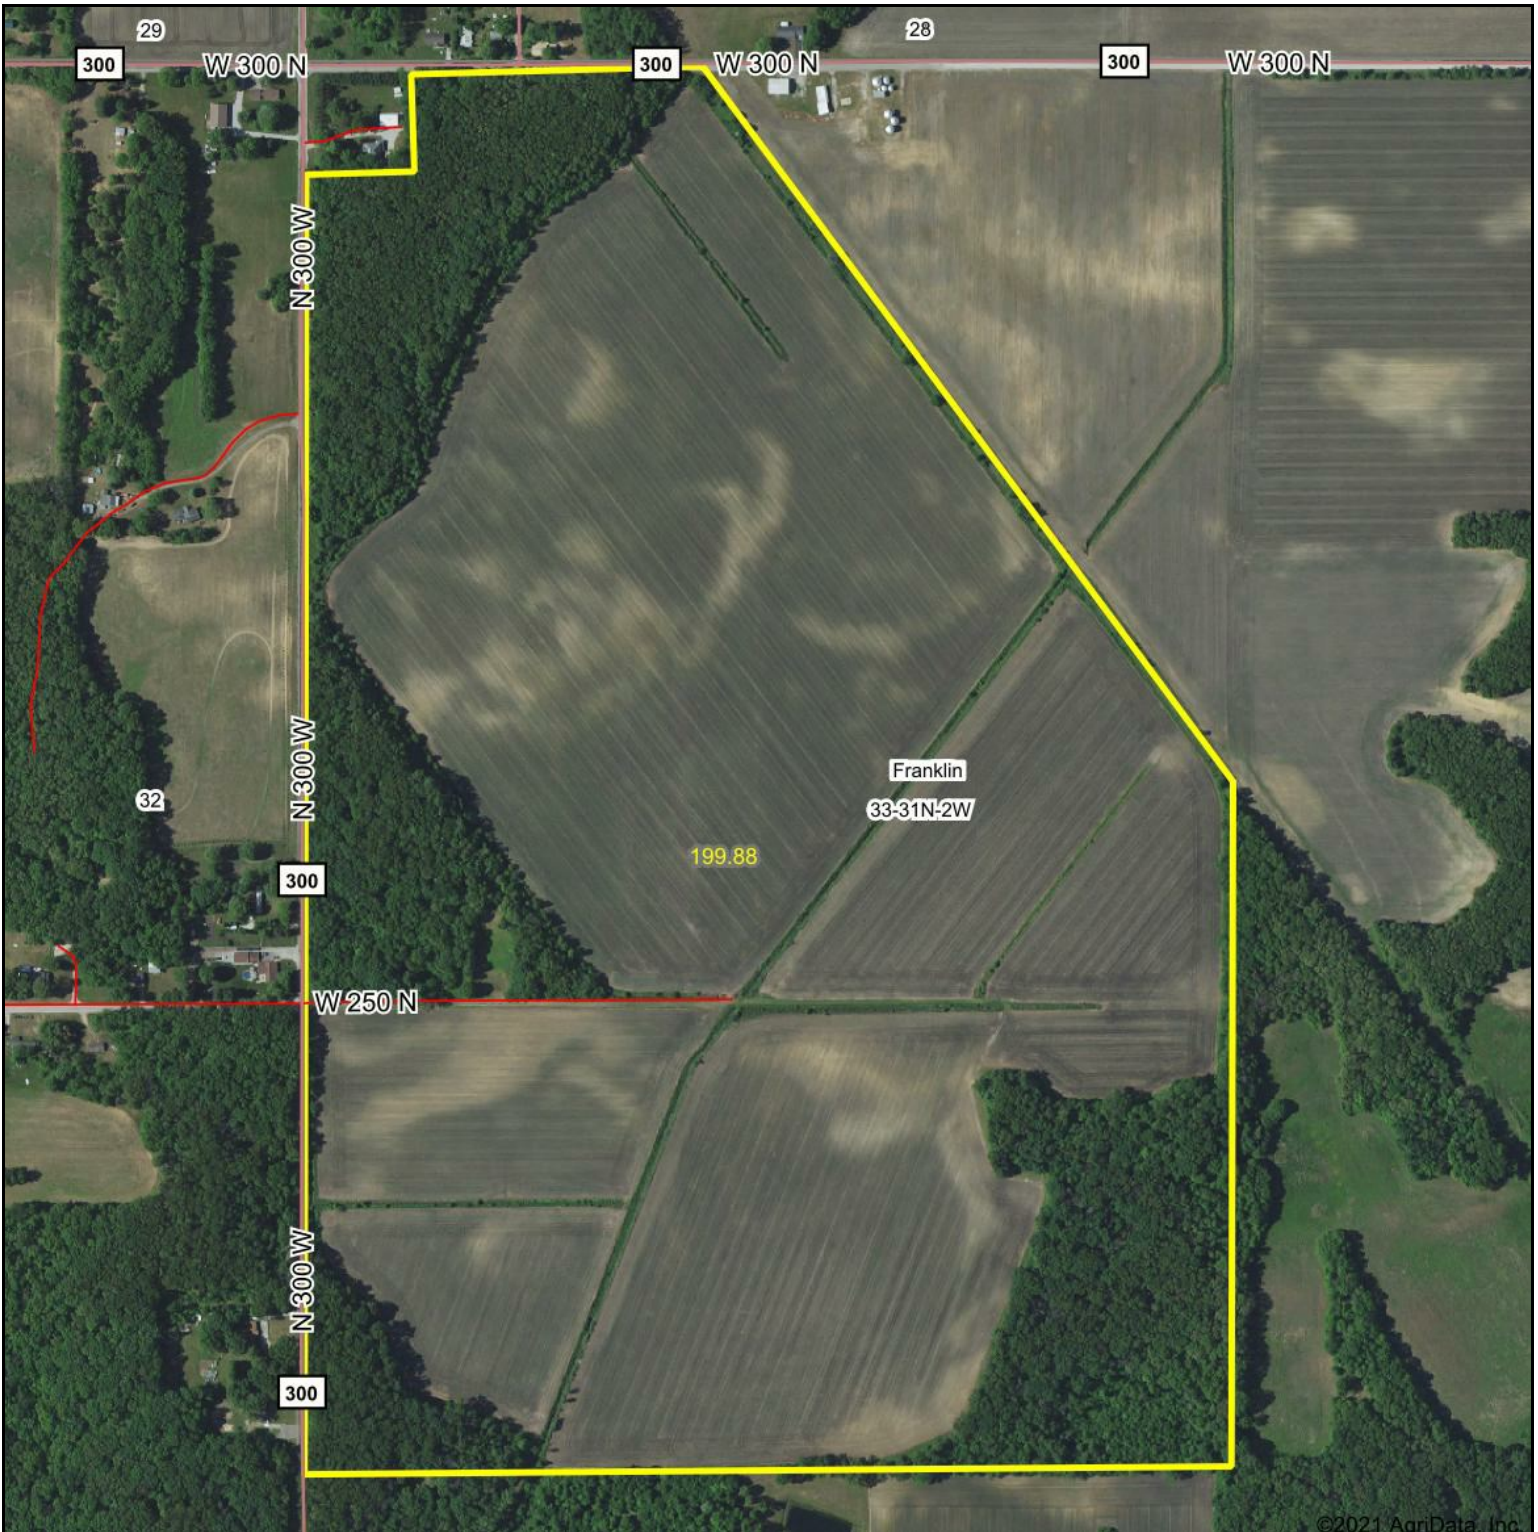

Aerial Map

©2021 AgriData, Inc.

Map Center: 41° 5' 36.64, -86° 39' 20.22

Maps Provided By:

© AgriData, Inc. 2021 www.AgriDataInc.com

33-31N-2W
Pulaski County
Indiana

10/12/2021