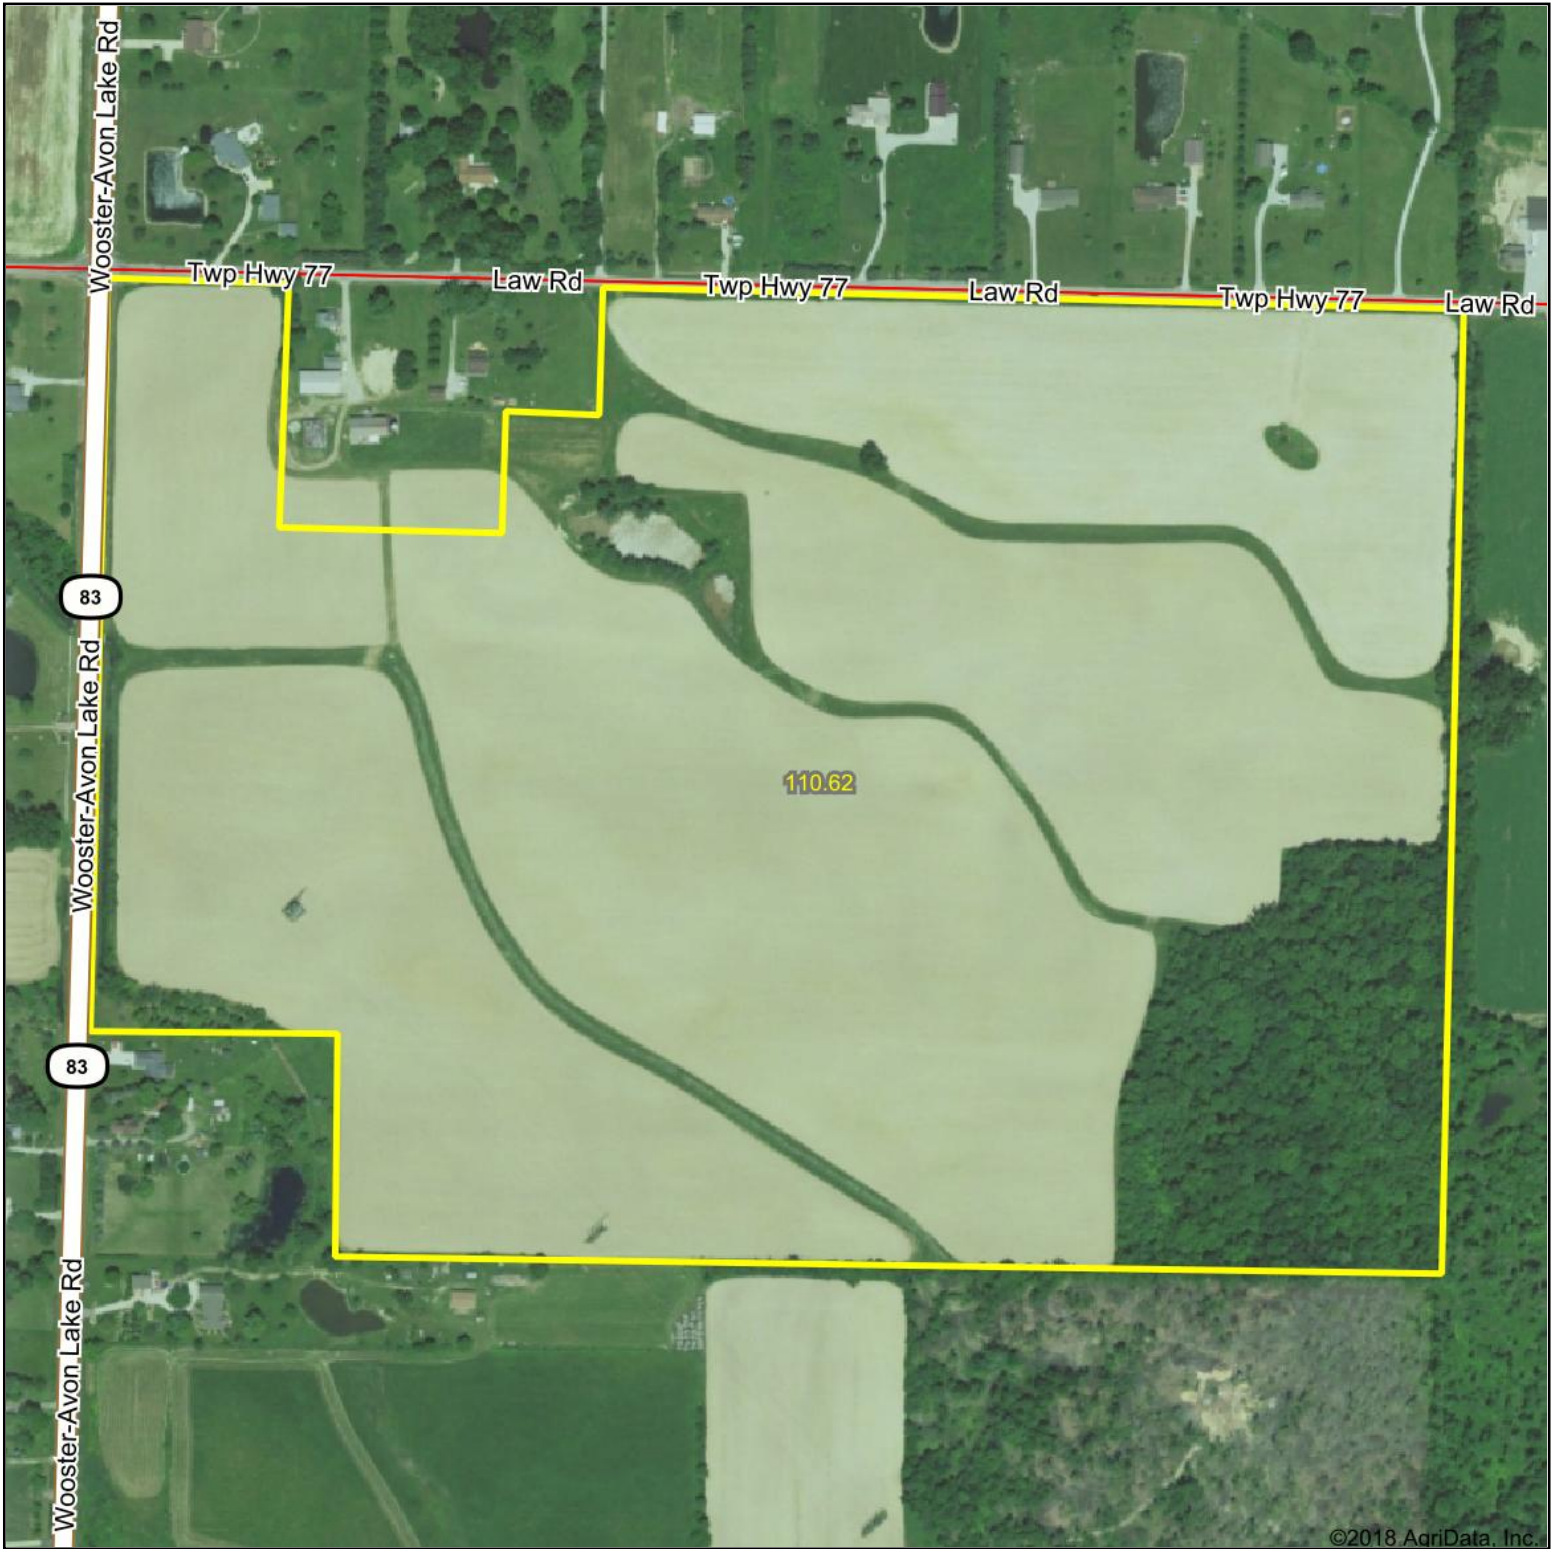

# Aerial Map

map center: 41° 13' 11.93, -82° 1' 6.48

0ft 443ft 886ft

Maps Provided By:

Lorain County  
Ohio

10/29/2018