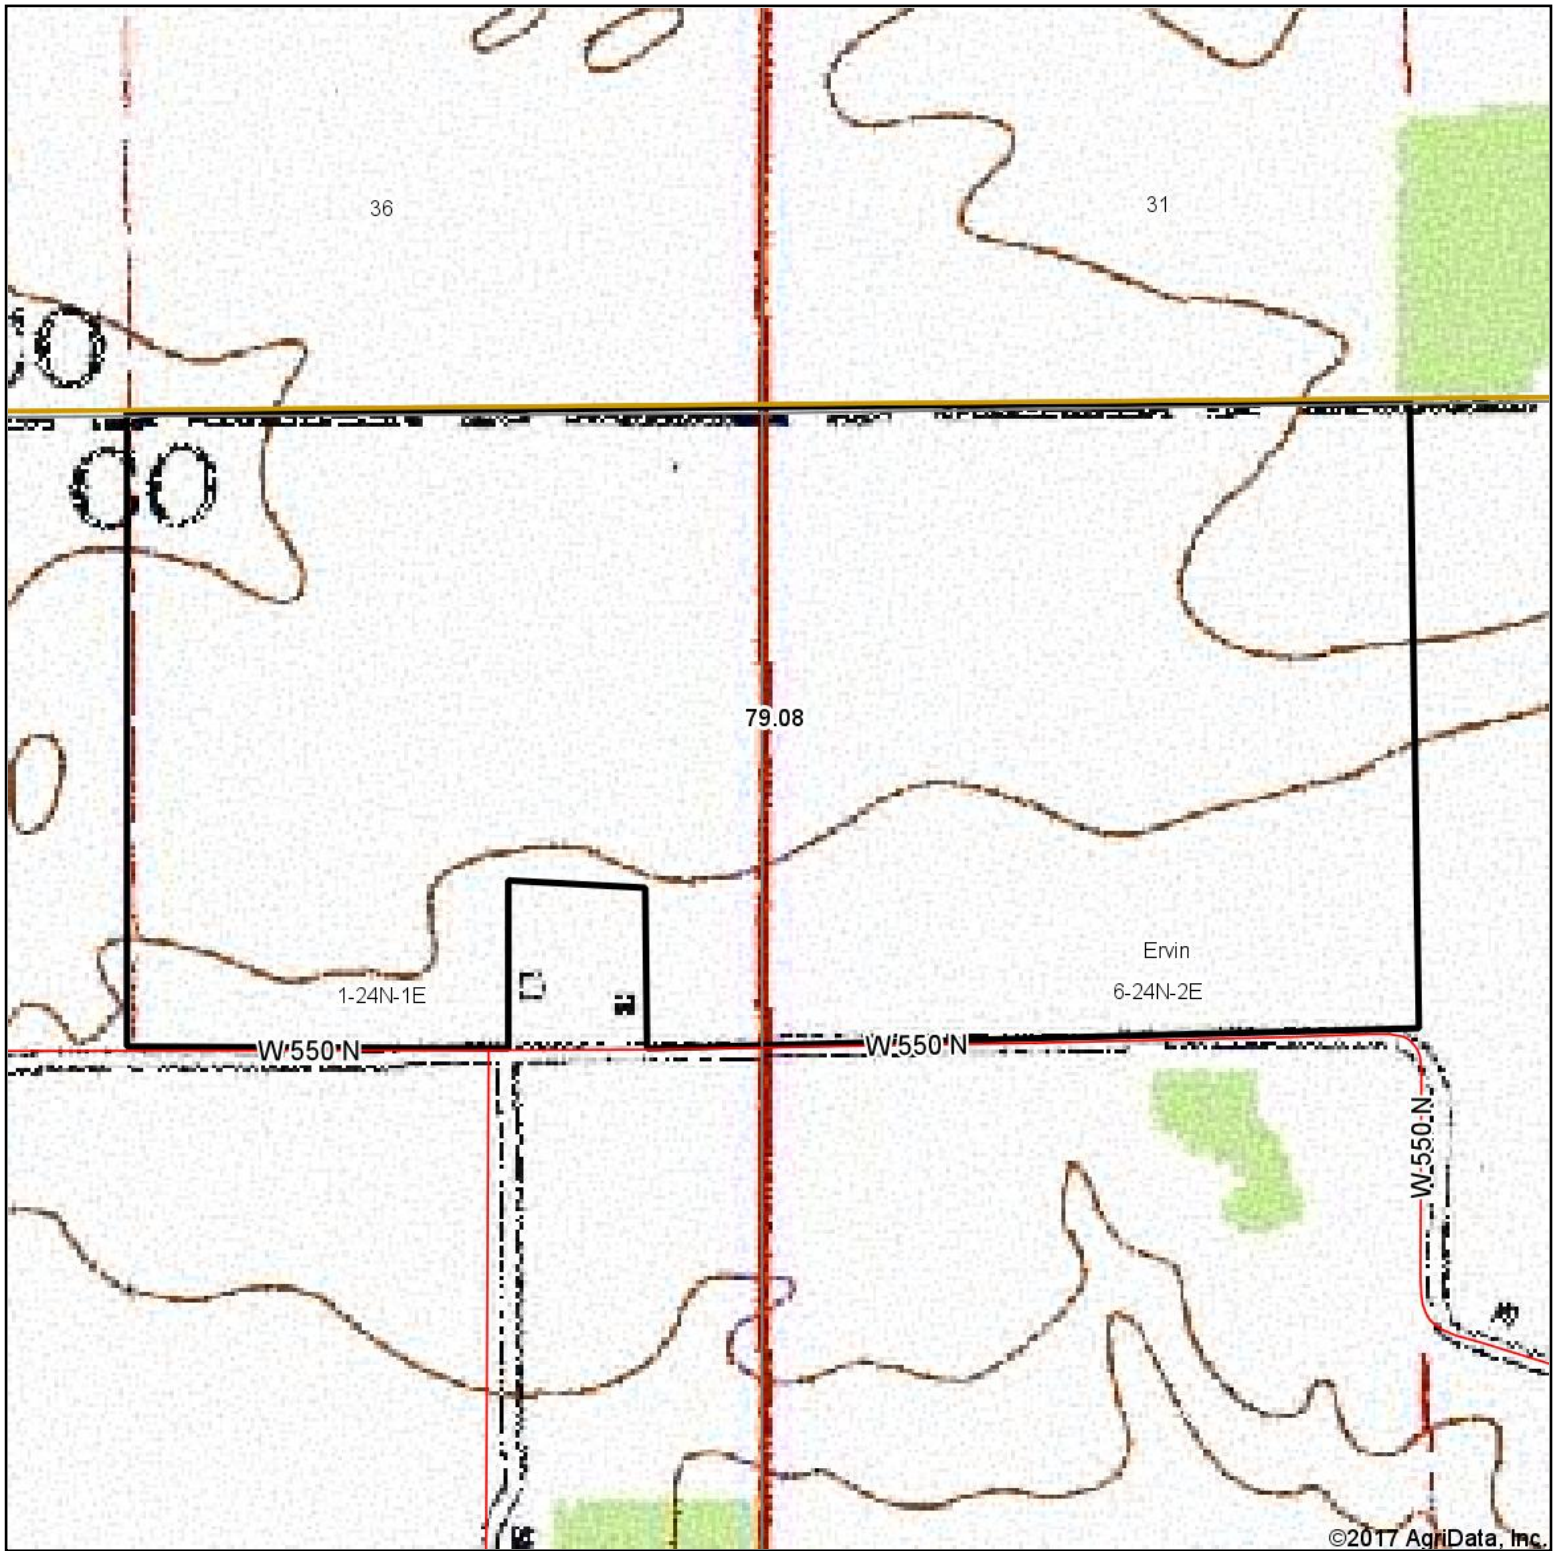

Topography Map

map center: 40° 33' 33", -86° 21' 22.49"

Maps Provided By:

© AgriData, Inc. 2017

www.AgriDataInc.com

6-24N-2E
Howard County
Indiana

8/24/2017