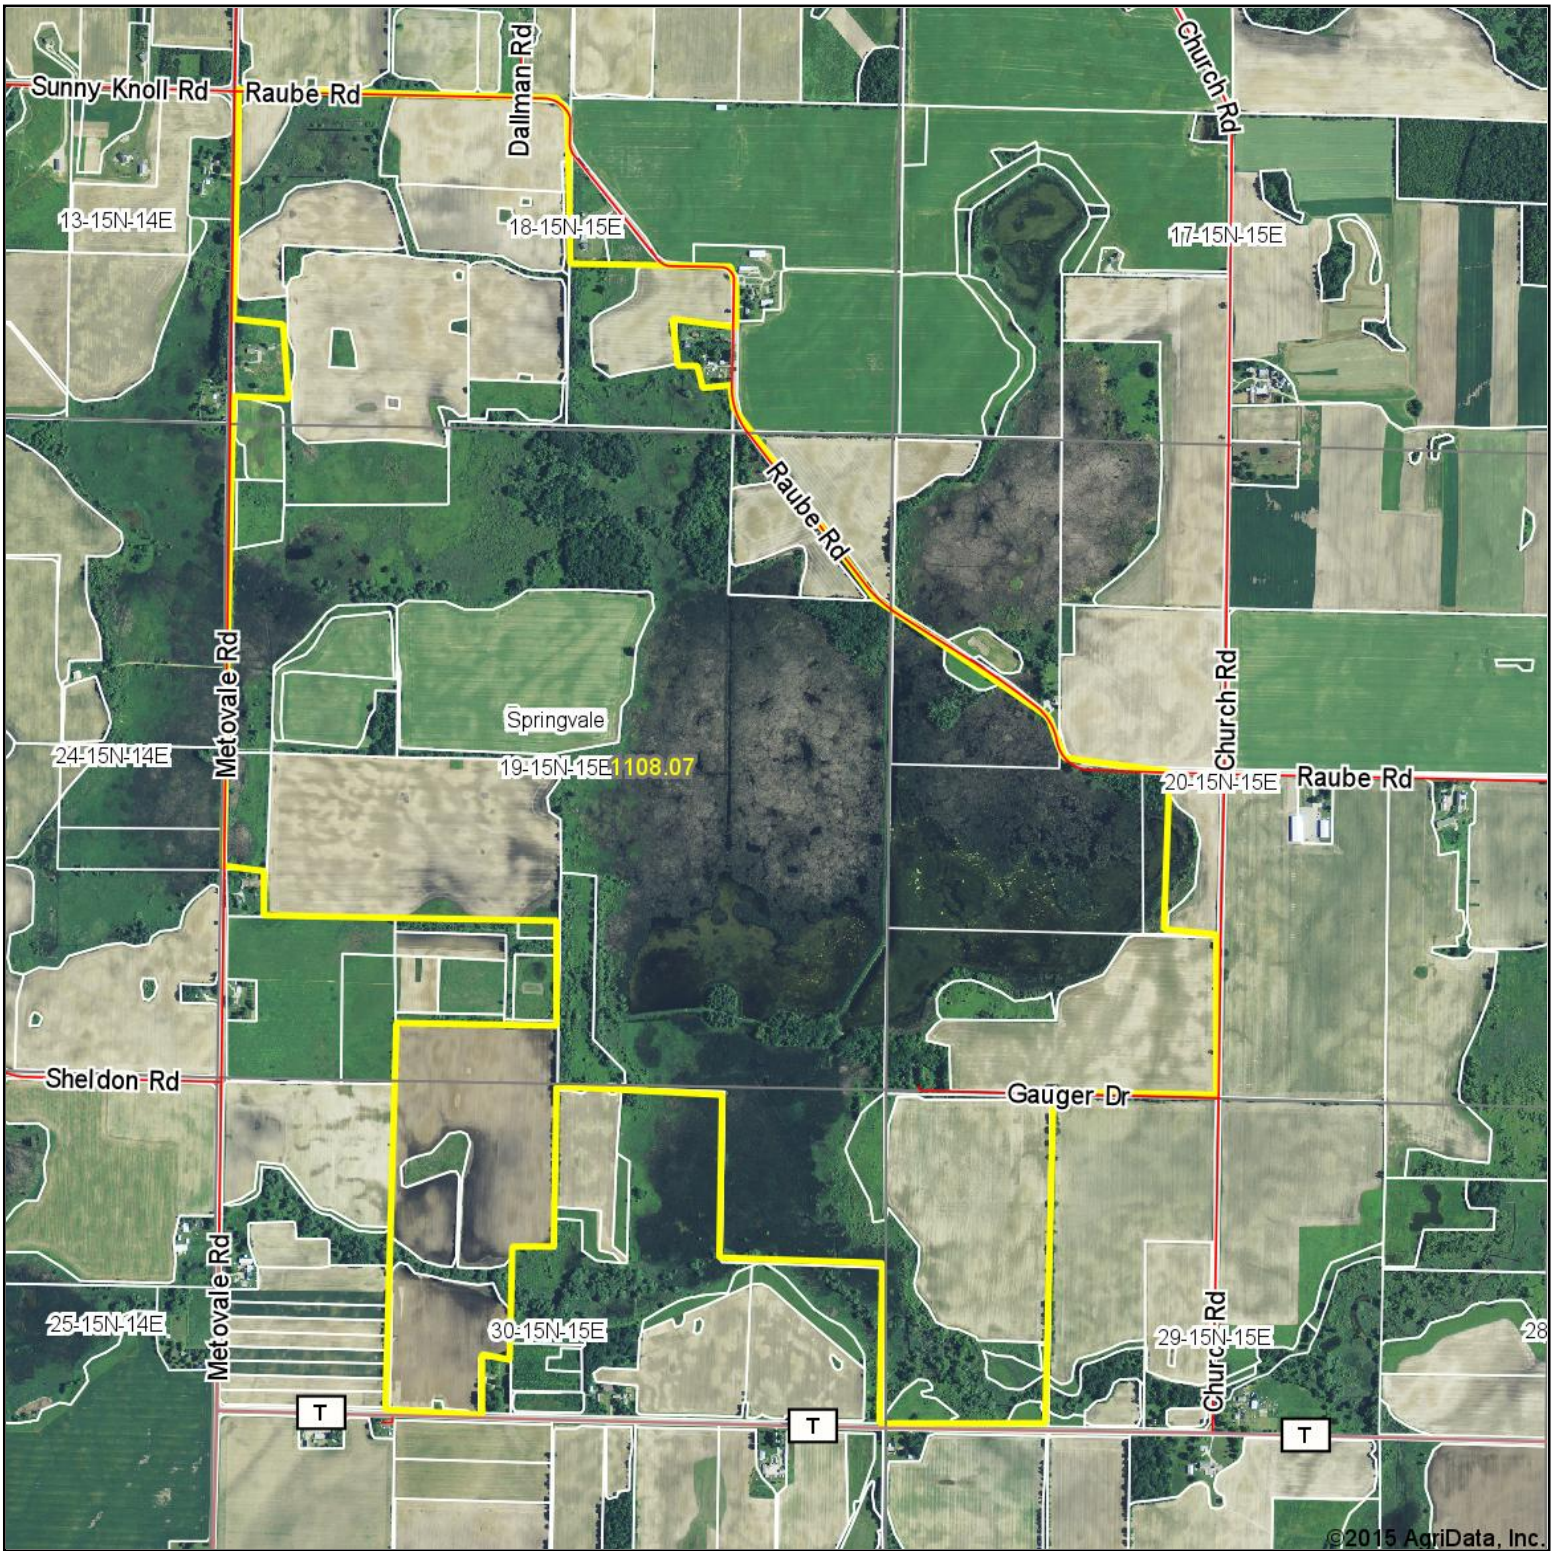

Aerial Map

©2015 AgriData, Inc.

map center: 43° 45' 22.6, 88° 44' 54.74

scale: 20335

19-15N-15E
Fond Du Lac County
Wisconsin

3/30/2015

Maps Provided By:

© AgriData, Inc. 2014 www.AgriDataInc.com