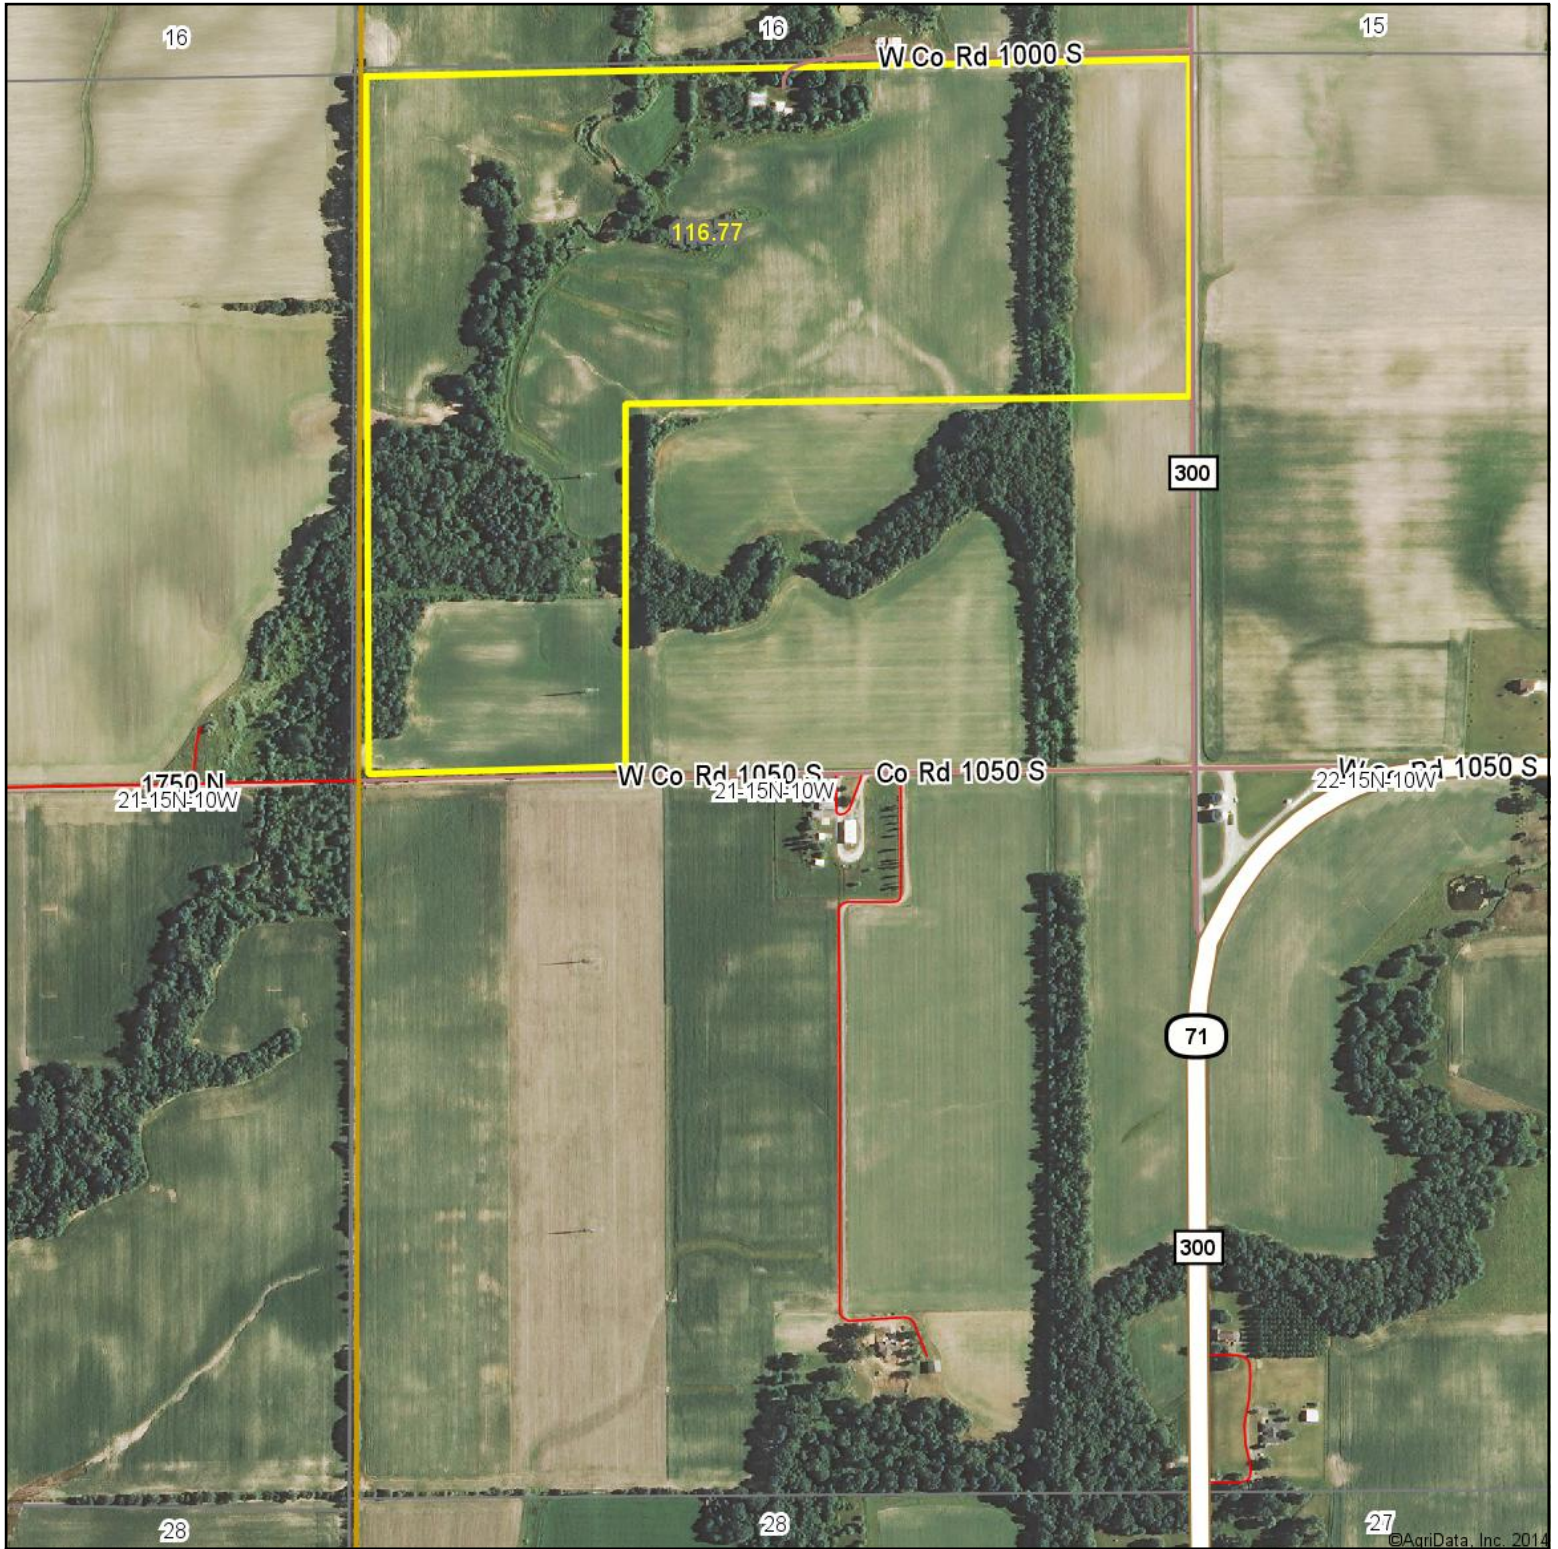

Aerial Map

map center: 39° 43' 51, 87° 31' 38.58

scale: 9446

1/20/2014

21-15N-10W
Vermillion County
Indiana

Maps Provided By:

© AgriData, Inc. 2013 www.AgriDataInc.com