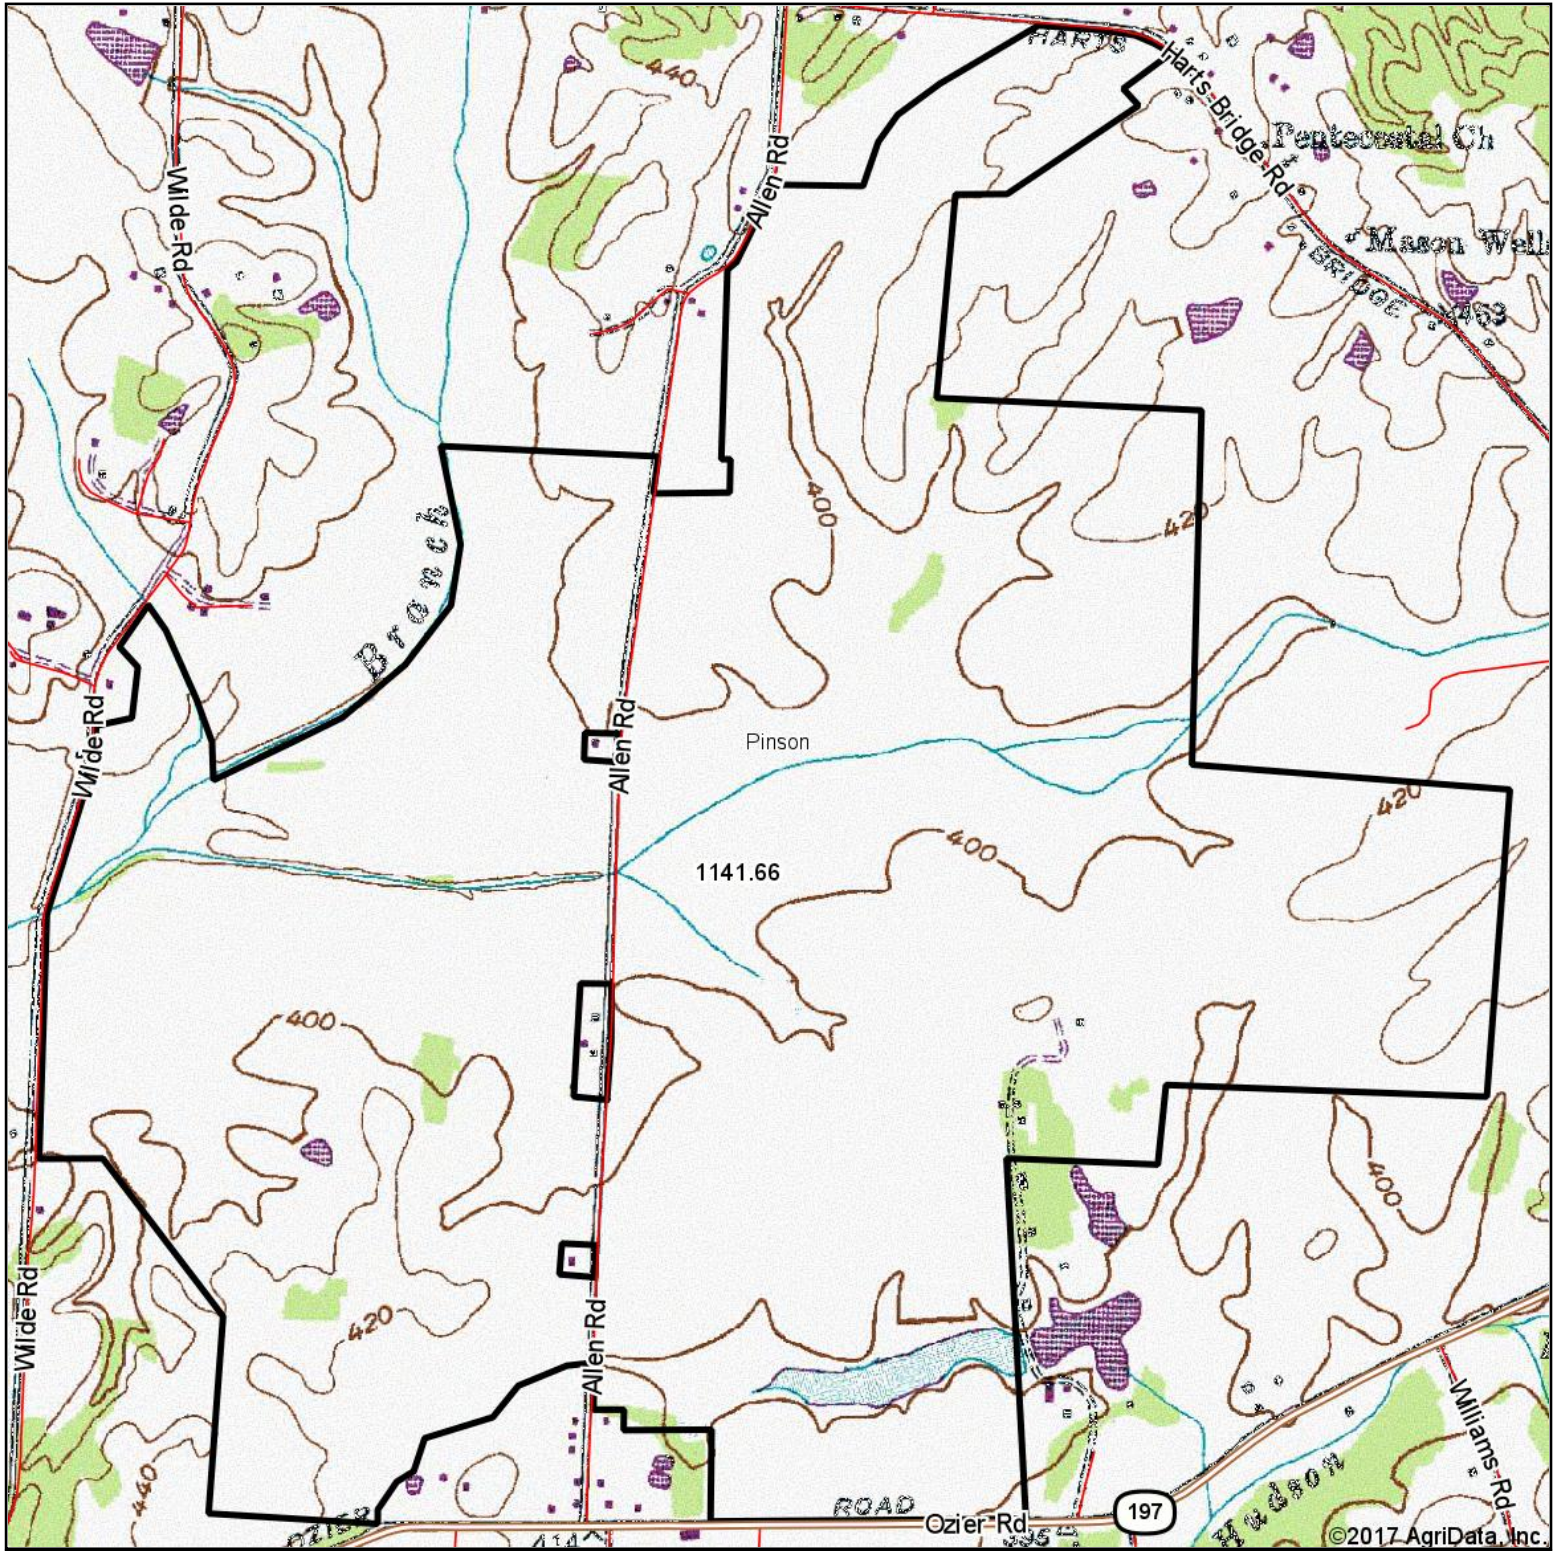

# Topography Map

map center: 35° 31' 3.23, -88° 41' 20.67

0ft 1447ft 2894ft

Maps Provided By:

© AgriData, Inc. 2017

www.AgriDataInc.com

Madison County  
Tennessee

3/29/2017