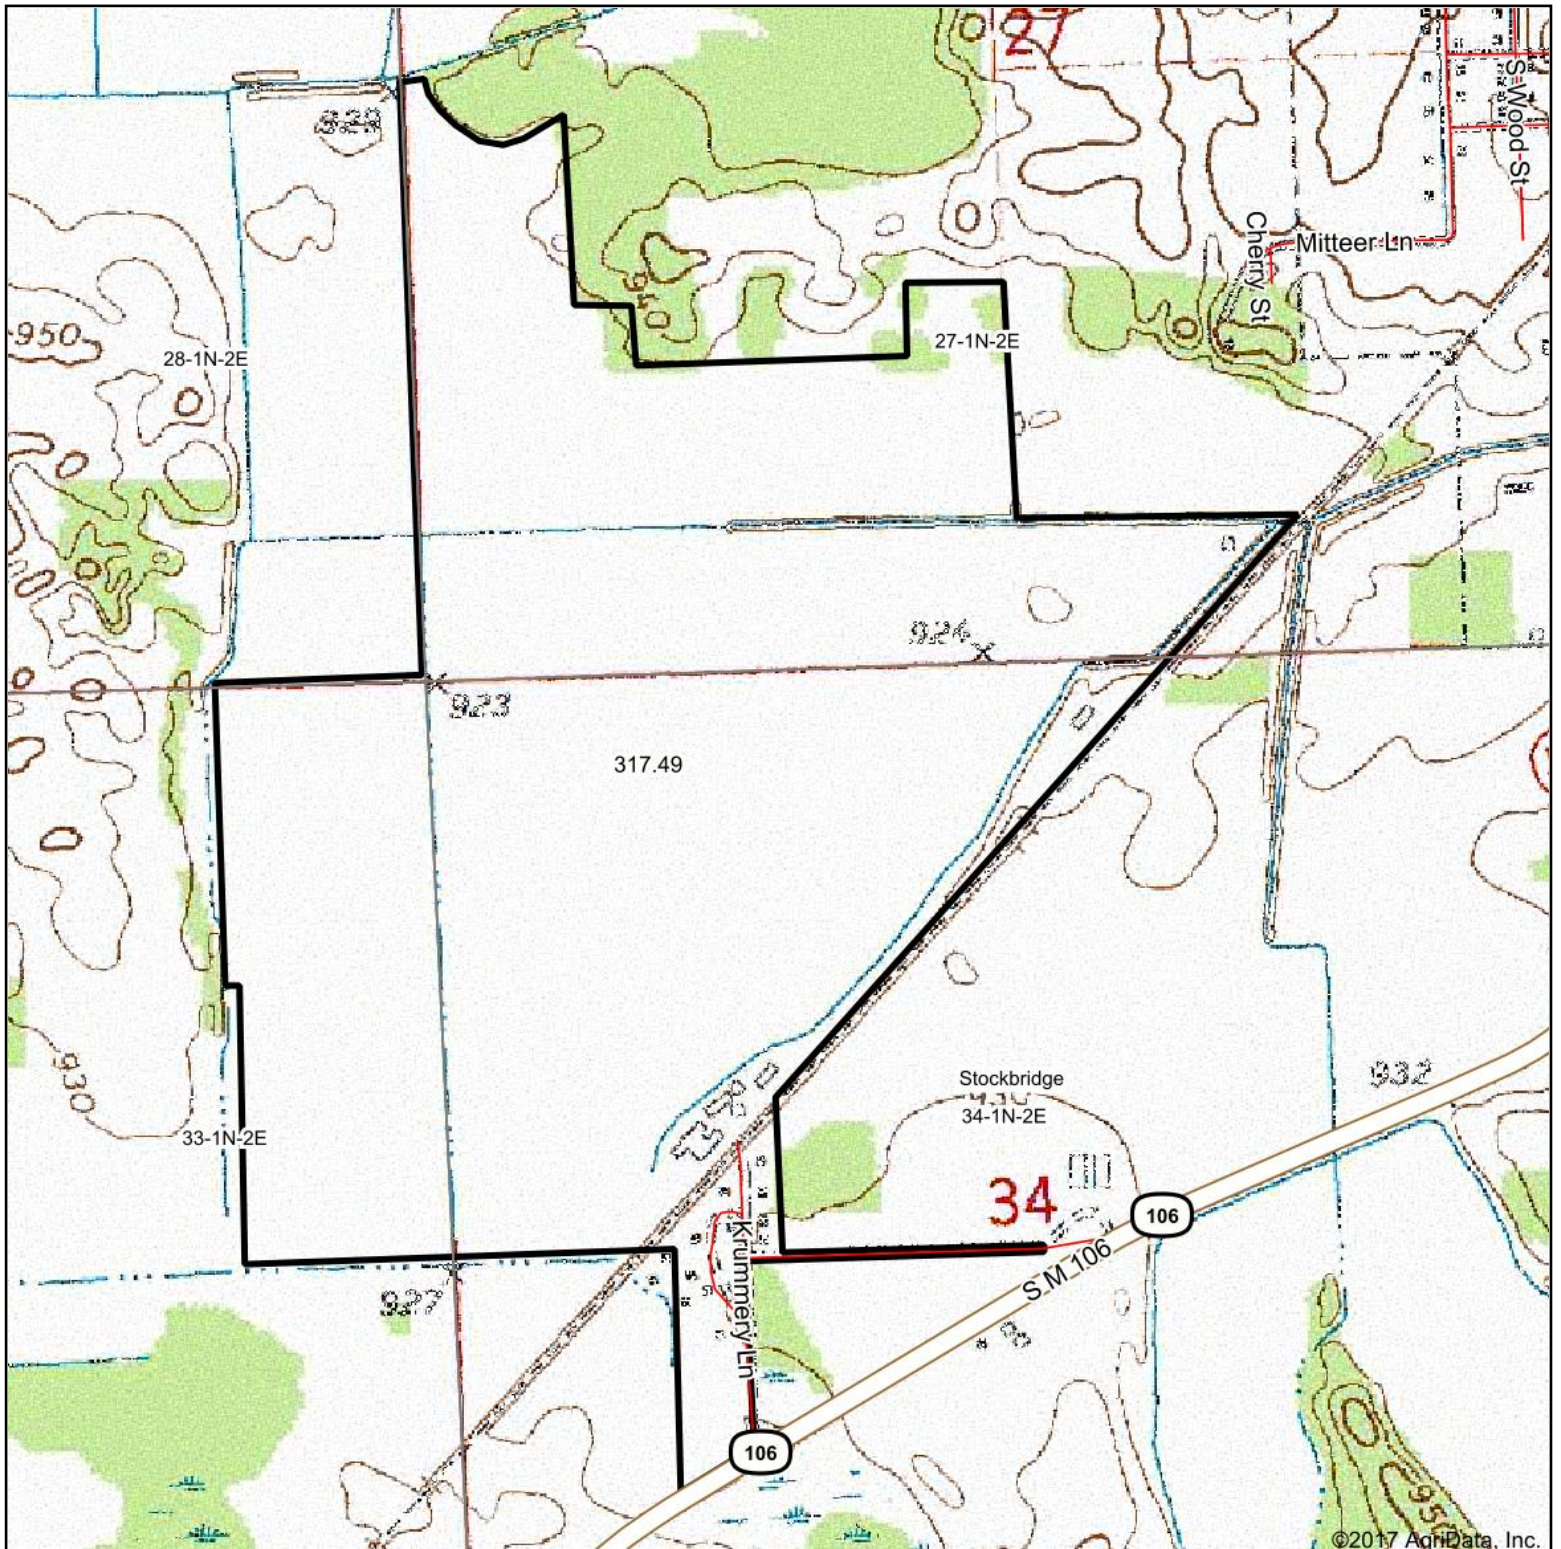

Topography Map

©2017 AgriData, Inc.

map center: 42° 26' 17, -84° 11' 38.28

Maps Provided By:

© AgriData, Inc. 2017

www.AgriDataInc.com

34-1N-2E
Ingham County
Michigan

1/4/2018