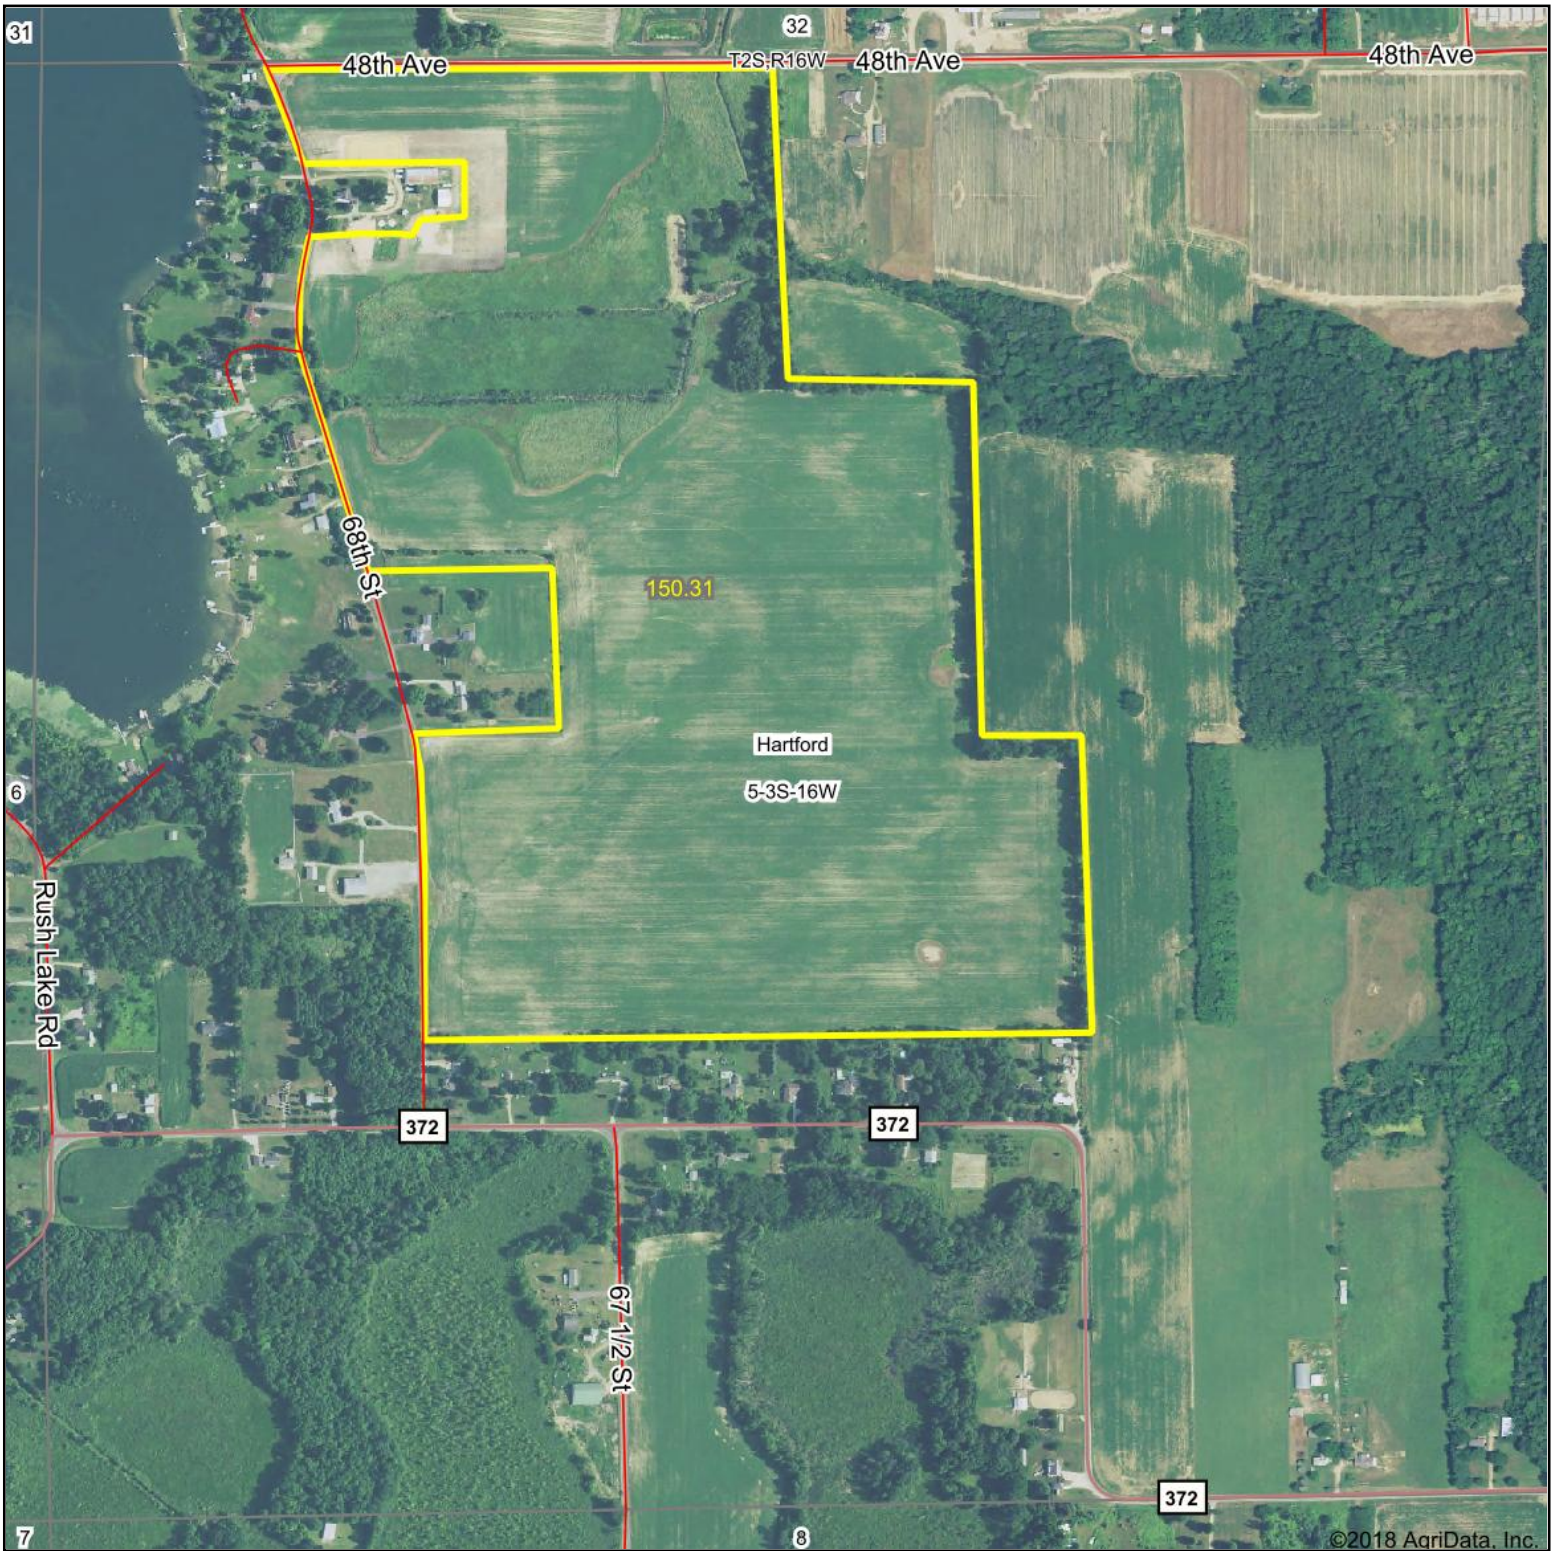

Aerial Map

©2018 AgriData, Inc.

map center: 42° 14' 11.17, -86° 11' 47.33

Maps Provided By:

5-3S-16W
Van Buren County
Michigan

7/9/2018